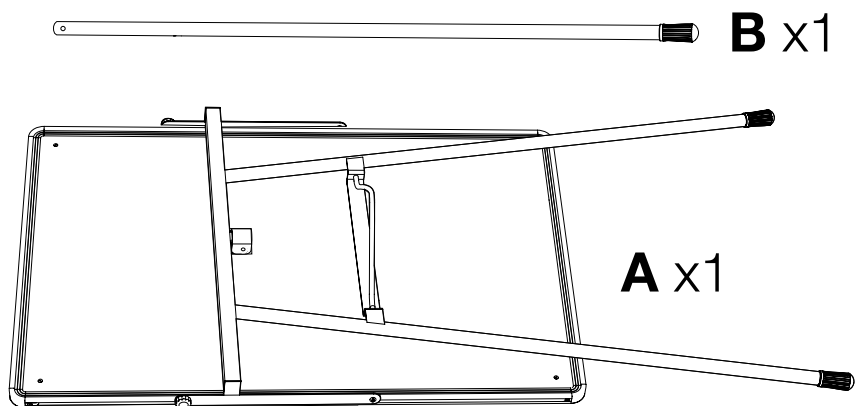

Adjustable Height Whiteboard Instructions

09/30/14

Parts List

Tools Required

- Phillips Screwdriver
- Wrench

Cleaning Tip: A mild dish washing liquid can be used with a soft cloth to clean the writing surface.