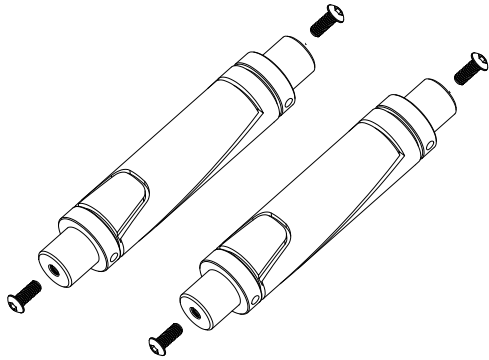

ELE-BCKFLY

BlackFly Cinema Camera Handheld Rig QUICKSTART GUIDE

ELE-BCKFLY

BlackFly Cinema Camera Handheld Rig QUICKSTART GUIDE

What's included

- 2 x Grip Handle
- 4 x Screw

- 1 x ELE-BXT
- 2 x ELE-HDLE

- 2 x 12" Rod
(ELE-15R12)

- 1 x Baseplate

- 1 x DRS-01

ELE-BCKFLY

BlackFly Cinema Camera Handheld Rig QUICKSTART GUIDE

Assembling your BlackFly is quick and easy, since the majority of the rig has already been pre-assembled for you.

STEP 1

Secure the heavy duty Comfort Hand Grips to bottom Handle Arms, using the included 1/4-20 Hex Screws and tighten them with the Hex Key.

ELE-BCKFLY

BlackFly Cinema Camera Handheld Rig QUICKSTART GUIDE

STEP 2

Next, fasten the top Handle Arms to the top of heavy duty Comfort Hand Grips, using the remaining two 1/4-20 Hex Screws.

ELE-BCKFLY

BlackFly Cinema Camera Handheld Rig QUICKSTART GUIDE

STEP 3

Finally, insert the 12" Rods into the front Rod Mount of the BlackMagic Base plate, slide them into desired position, and tighten the Adjustable Thumb Screws to lock them in place.