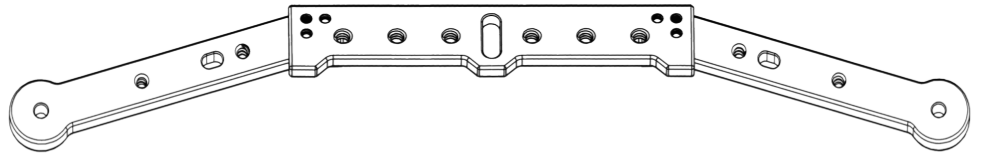

ELE-BCKFLY

BlackFly Cinema Camera Handheld Rig QUICKSTART GUIDE

ELE-BCKFLY

BlackFly Cinema Camera Handheld Rig QUICKSTART GUIDE

What's included

- 2 x Grip Handle
- 4 x Screw

- 1 x ELE-BXT
- 2 x ELE-HDLE

- 2 x 12" Rod
(ELE-15R12)

- 1 x Baseplate

- 1 x DRS-01

ELE-BCKFLY

BlackFly Cinema Camera Handheld Rig QUICKSTART GUIDE

Assembling your BlackFly is quick and easy, since the majority of the rig has already been pre-assembled for you.

STEP 1

Secure the heavy duty Comfort Hand Grips to bottom Handle Arms, using the included 1/4-20 Hex Screws and tighten them with the Hex Key.

ELE-BCKFLY

BlackFly Cinema Camera Handheld Rig QUICKSTART GUIDE

STEP 2

Next, fasten the top Handle Arms to the top of heavy duty Comfort Hand Grips, using the remaining two 1/4-20 Hex Screws.

ELE-BCKFLY

BlackFly Cinema Camera Handheld Rig QUICKSTART GUIDE

STEP 3

Finally, insert the 12" Rods into the front Rod Mount of the BlackMagic Base plate, slide them into desired position, and tighten the Adjustable Thumb Screws to lock them in place.