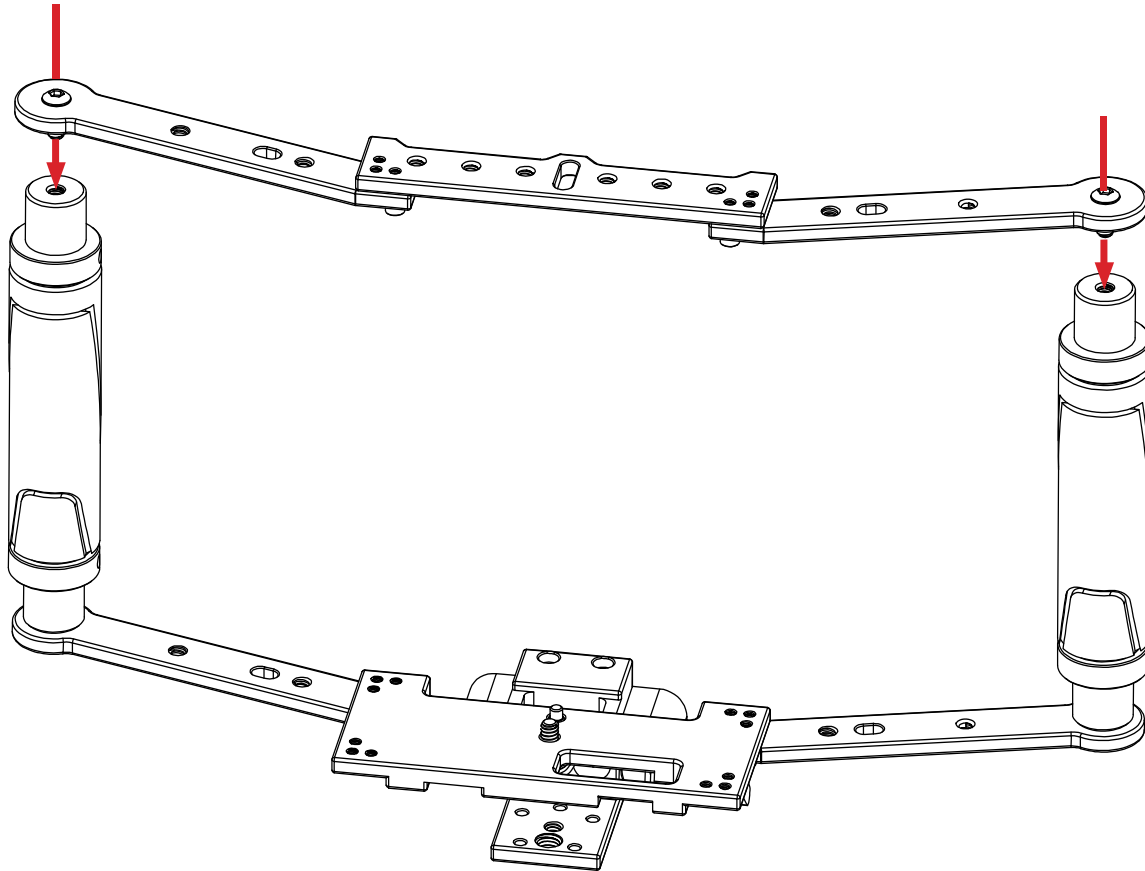

ELE-BCKFLY

BlackFly Cinema Camera Handheld Rig QUICKSTART GUIDE

ELE-BCKFLY

BlackFly Cinema Camera Handheld Rig QUICKSTART GUIDE

What's included

- 2 x Grip Handle
- 4 x Screw

- 1 x ELE-BXT
- 2 x ELE-HDLE

- 2 x 12" Rod
(ELE-15R12)

STEP 1

Secure the heavy duty Comfort Hand Grips to bottom Handle Arms, using the included 1/4-20 Hex Screws and tighten them with the Hex Key.

ELE-BCKFLY

BlackFly Cinema Camera Handheld Rig QUICKSTART GUIDE

STEP 2

Next, fasten the top Handle Arms to the top of heavy duty Comfort Hand Grips, using the remaining two 1/4-20 Hex Screws.

ELE-BCKFLY

BlackFly Cinema Camera Handheld Rig QUICKSTART GUIDE

STEP 3

Finally, insert the 12" Rods into the front Rod Mount of the BlackMagic Base plate, slide them into desired position, and tighten the Adjustable Thumb Screws to lock them in place.

ELE-BCKFLY

BlackFly Cinema Camera Handheld Rig QUICKSTART GUIDE

Bottom View of Baseplate

Optional configurations for tripod mounting plate:

Unscrew the tripod mounting plate from the TriFly baseplate and turn it 180° and screw back in. This will give you easier access to the D-Ring to mount or loosen your camera.