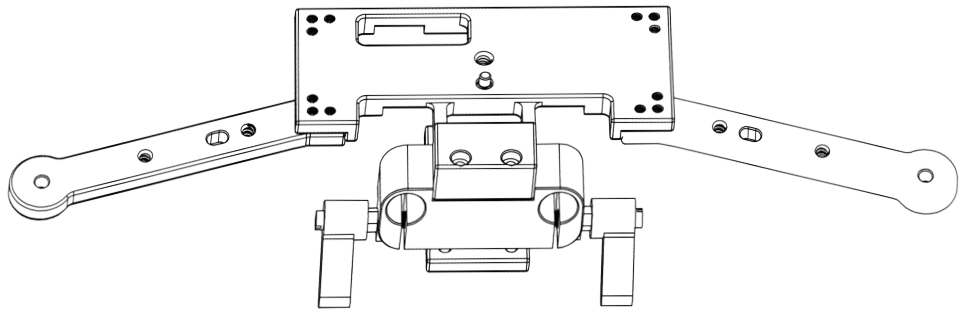

ELE-BCKFLY

BlackFly Cinema Camera Handheld Rig QUICKSTART GUIDE

ELE-BCKFLY

BlackFly Cinema Camera Handheld Rig QUICKSTART GUIDE

What's included

- 2 x Grip Handle
- 4 x Screw

- 1 x ELE-BXT
- 2 x ELE-HDLE

- 2 x 12" Rod
(ELE-15R12)

- 1 x Baseplate

- 1 x DRS-01

ELE-BCKFLY

BlackFly Cinema Camera Handheld Rig QUICKSTART GUIDE

Assembling your BlackFly is quick and easy, since the majority of the rig has already been pre-assembled for you.

STEP 1

Secure the heavy duty Comfort Hand Grips to bottom Handle Arms, using the included 1/4-20 Hex Screws and tighten them with the Hex Key.

ELE-BCKFLY

BlackFly Cinema Camera Handheld Rig QUICKSTART GUIDE

STEP 2

Next, fasten the top Handle Arms to the top of heavy duty Comfort Hand Grips, using the remaining two 1/4-20 Hex Screws.

ELE-BCKFLY

BlackFly Cinema Camera Handheld Rig QUICKSTART GUIDE

STEP 3

Finally, insert the 12" Rods into the front Rod Mount of the BlackMagic Base plate, slide them into desired position, and tighten the Adjustable Thumb Screws to lock them in place.