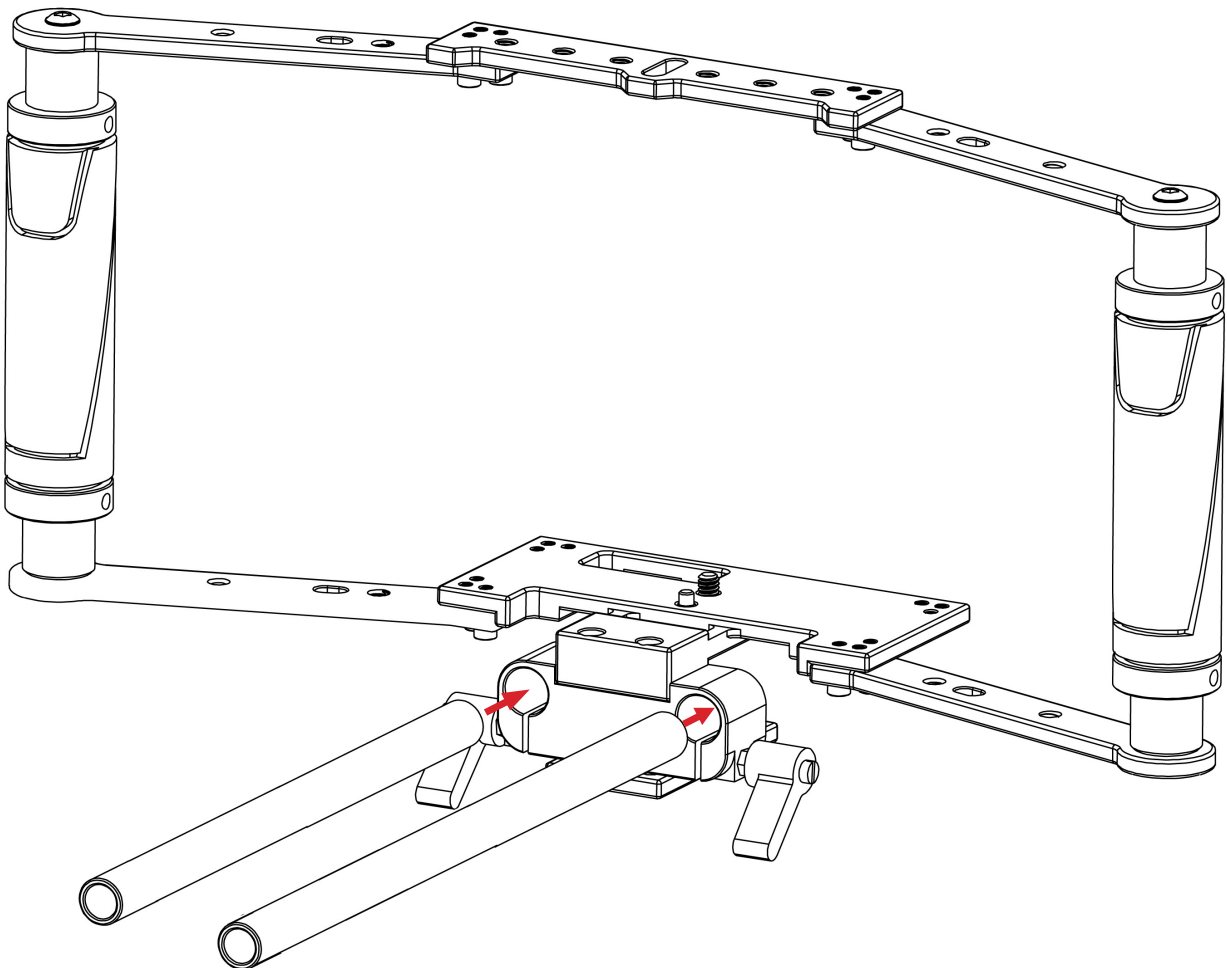

STEP 1

Secure the heavy duty Comfort Hand Grips to bottom Handle Arms, using the included 1/4-20 Hex Screws and tighten them with the Hex Key.

ELE-BCKFLY

BlackFly Cinema Camera Handheld Rig QUICKSTART GUIDE

STEP 2

Next, fasten the top Handle Arms to the top of heavy duty Comfort Hand Grips, using the remaining two 1/4-20 Hex Screws.

ELE-BCKFLY

BlackFly Cinema Camera Handheld Rig QUICKSTART GUIDE

STEP 3

Finally, insert the 12" Rods into the front Rod Mount of the BlackMagic Base plate, slide them into desired position, and tighten the Adjustable Thumb Screws to lock them in place.

ELE-BCKFLY

BlackFly Cinema Camera Handheld Rig QUICKSTART GUIDE

Bottom View of Baseplate

Optional configurations for tripod mounting plate:

Unscrew the tripod mounting plate from the TriFly baseplate and turn it 180° and screw back in. This will give you easier access to the D-Ring to mount or loosen your camera.

ikan

www.ikancorp.com

713-272-8822

ELE-BCKFLY

BlackFly Cinema Camera Handheld Rig QUICKSTART GUIDE

BASE PLATE ATTACHMENT POINTS

There are a total of four threaded attachment points for your base plate; two 3/8-16 and two 1/4-20 threaded holes for you to choose from. Simply tighten the screw from your base plate into the appropriate hole for easy mounting and unmounting from your tripod's quick release.