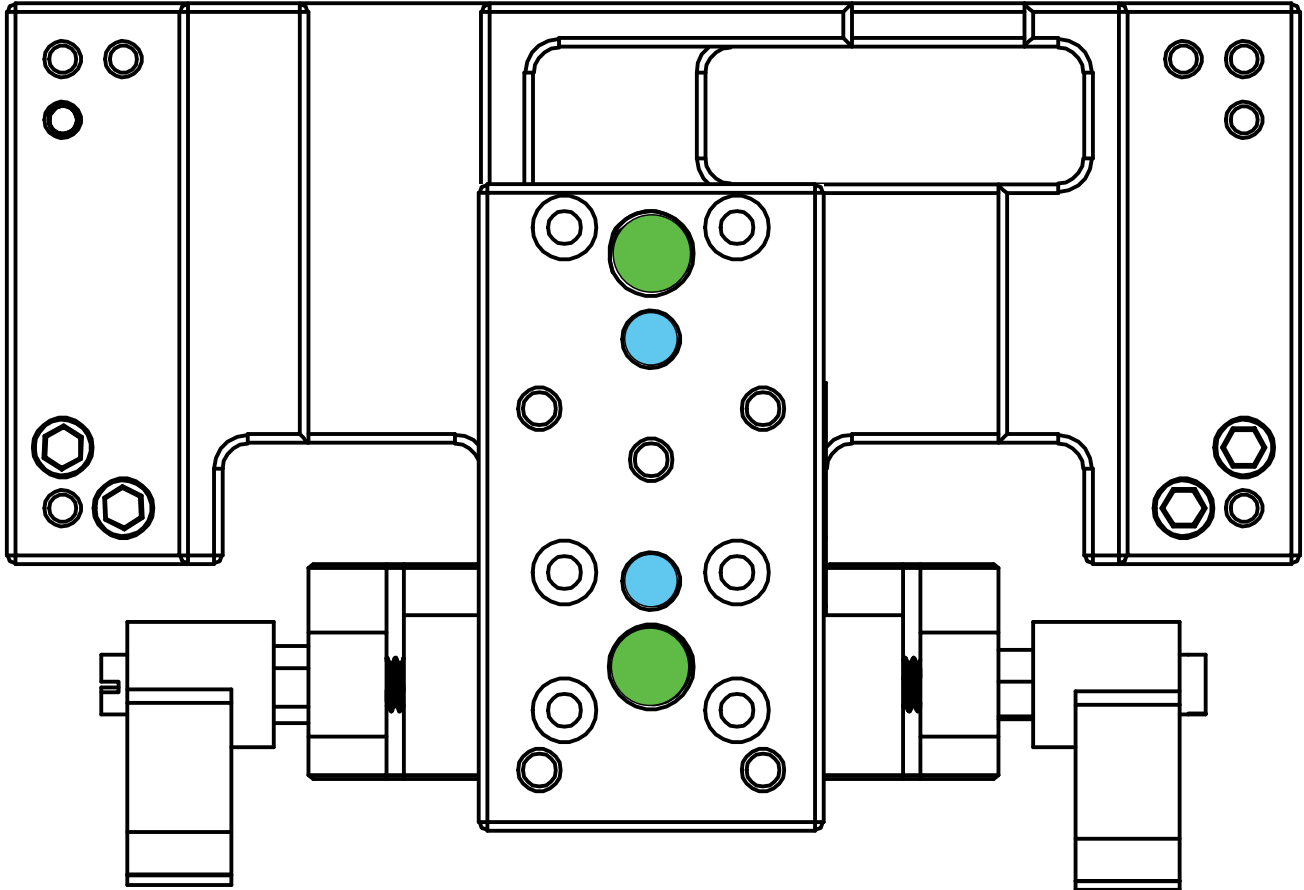

STEP 2

Next, fasten the top Handle Arms to the top of heavy duty Comfort Hand Grips, using the remaining two 1/4-20 Hex Screws.

ELE-BCKFLY

BlackFly Cinema Camera Handheld Rig QUICKSTART GUIDE

STEP 3

Finally, insert the 12" Rods into the front Rod Mount of the BlackMagic Base plate, slide them into desired position, and tighten the Adjustable Thumb Screws to lock them in place.

ELE-BCKFLY

BlackFly Cinema Camera Handheld Rig QUICKSTART GUIDE

Bottom View of Baseplate

Optional configurations for tripod mounting plate:

Unscrew the tripod mounting plate from the TriFly baseplate and turn it 180° and screw back in. This will give you easier access to the D-Ring to mount or loosen your camera.

ikan

www.ikancorp.com

713-272-8822

ELE-BCKFLY

BlackFly Cinema Camera Handheld Rig QUICKSTART GUIDE

BASE PLATE ATTACHMENT POINTS

There are a total of four threaded attachment points for your base plate; two 3/8-16 and two 1/4-20 threaded holes for you to choose from. Simply tighten the screw from your base plate into the appropriate hole for easy mounting and unmounting from your tripod's quick release.

Screw thread sizes

3/8-16

1/4-20

ELE-BCKFLY

BlackFly Cinema Camera Handheld Rig QUICKSTART GUIDE

COMPLETE ASSEMBLY

Front View

Rear View