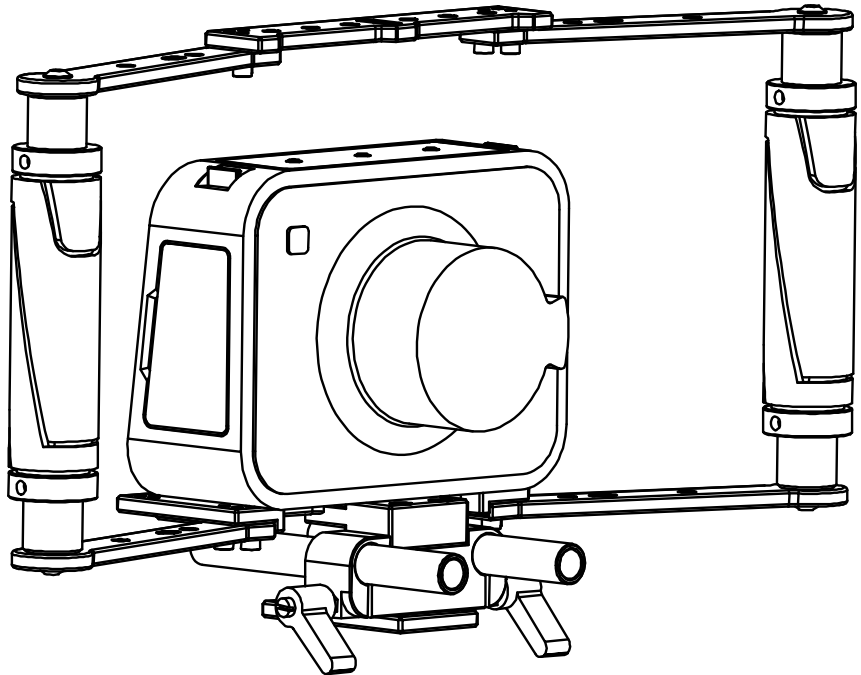

ELE-BCKFLY

BlackFly Cinema Camera Handheld Rig QUICKSTART GUIDE

Bottom View of Baseplate

Optional configurations for tripod mounting plate:

Unscrew the tripod mounting plate from the TriFly baseplate and turn it 180° and screw back in. This will give you easier access to the D-Ring to mount or loosen your camera.

ikan

www.ikancorp.com

713-272-8822

ELE-BCKFLY

BlackFly Cinema Camera Handheld Rig QUICKSTART GUIDE

BASE PLATE ATTACHMENT POINTS

There are a total of four threaded attachment points for your base plate; two 3/8-16 and two 1/4-20 threaded holes for you to choose from. Simply tighten the screw from your base plate into the appropriate hole for easy mounting and unmounting from your tripod's quick release.

Screw thread sizes

3/8-16

1/4-20

ELE-BCKFLY

BlackFly Cinema Camera Handheld Rig QUICKSTART GUIDE

COMPLETE ASSEMBLY

Front View

Rear View