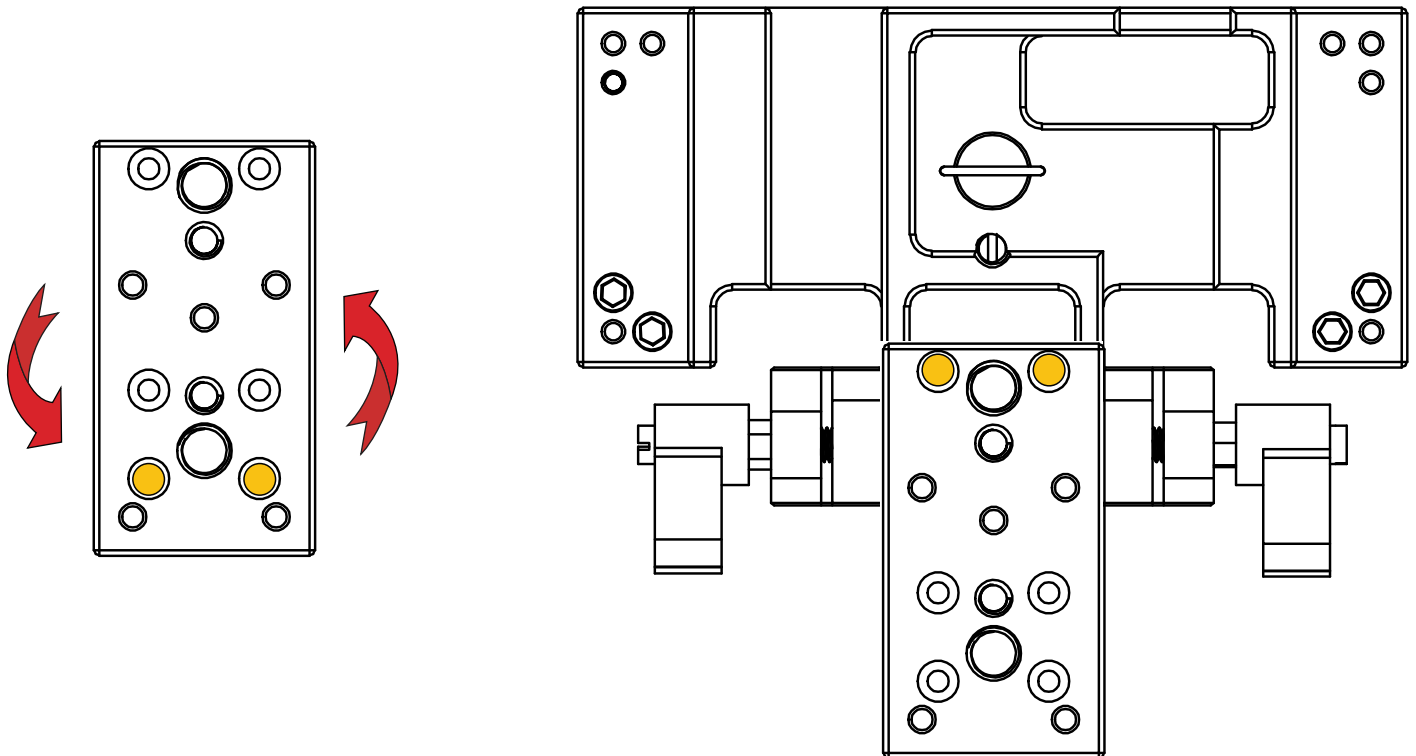

STEP 2

Next, fasten the top Handle Arms to the top of heavy duty Comfort Hand Grips, using the remaining two 1/4-20 Hex Screws.

ELE-BCKFLY

BlackFly Cinema Camera Handheld Rig QUICKSTART GUIDE

STEP 3

Finally, insert the 12" Rods into the front Rod Mount of the BlackMagic Base plate, slide them into desired position, and tighten the Adjustable Thumb Screws to lock them in place.

ELE-BCKFLY

BlackFly Cinema Camera Handheld Rig QUICKSTART GUIDE

Bottom View of Baseplate

Optional configurations for tripod mounting plate:

Unscrew the tripod mounting plate from the TriFly baseplate and turn it 180° and screw back in. This will give you easier access to the D-Ring to mount or loosen your camera.

ikan

www.ikancorp.com

713-272-8822

ELE-BCKFLY

BlackFly Cinema Camera Handheld Rig QUICKSTART GUIDE

BASE PLATE ATTACHMENT POINTS

There are a total of four threaded attachment points for your base plate; two 3/8-16 and two 1/4-20 threaded holes for you to choose from. Simply tighten the screw from your base plate into the appropriate hole for easy mounting and unmounting from your tripod's quick release.

Screw thread sizes

3/8-16

1/4-20

ELE-BCKFLY

BlackFly Cinema Camera Handheld Rig QUICKSTART GUIDE

COMPLETE ASSEMBLY

Front View

Rear View