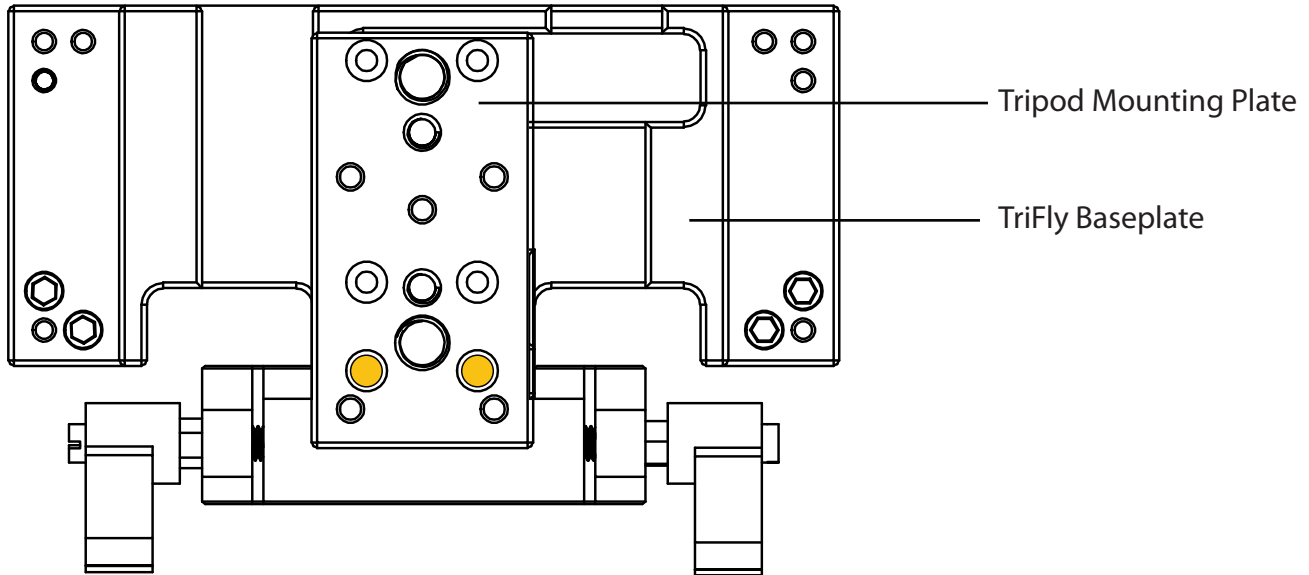

STEP 1

Secure the heavy duty Comfort Hand Grips to bottom Handle Arms, using the included 1/4-20 Hex Screws and tighten them with the Hex Key.

ELE-BCKFLY

BlackFly Cinema Camera Handheld Rig QUICKSTART GUIDE

STEP 2

Next, fasten the top Handle Arms to the top of heavy duty Comfort Hand Grips, using the remaining two 1/4-20 Hex Screws.

ELE-BCKFLY

BlackFly Cinema Camera Handheld Rig QUICKSTART GUIDE

STEP 3

Finally, insert the 12" Rods into the front Rod Mount of the BlackMagic Base plate, slide them into desired position, and tighten the Adjustable Thumb Screws to lock them in place.

ELE-BCKFLY

BlackFly Cinema Camera Handheld Rig QUICKSTART GUIDE

Bottom View of Baseplate

Optional configurations for tripod mounting plate:

Unscrew the tripod mounting plate from the TriFly baseplate and turn it 180° and screw back in. This will give you easier access to the D-Ring to mount or loosen your camera.

ikan

www.ikancorp.com

713-272-8822

ELE-BCKFLY

BlackFly Cinema Camera Handheld Rig QUICKSTART GUIDE

BASE PLATE ATTACHMENT POINTS

There are a total of four threaded attachment points for your base plate; two 3/8-16 and two 1/4-20 threaded holes for you to choose from. Simply tighten the screw from your base plate into the appropriate hole for easy mounting and unmounting from your tripod's quick release.