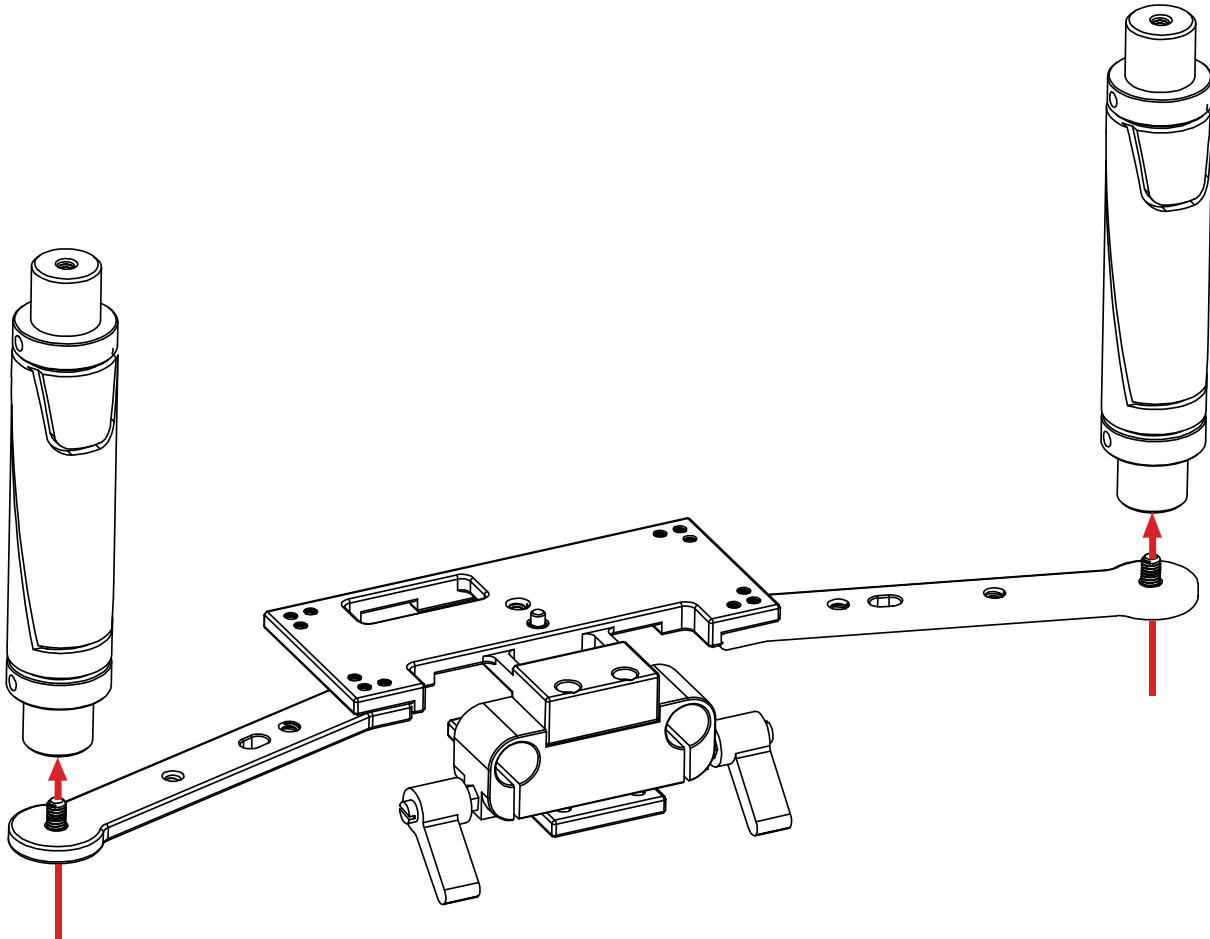

ELE-BCKFLY

BlackFly Cinema Camera Handheld Rig QUICKSTART GUIDE

ELE-BCKFLY

BlackFly Cinema Camera Handheld Rig QUICKSTART GUIDE

What's included

- 2 x Grip Handle
- 4 x Screw

- 1 x ELE-BXT
- 2 x ELE-HDLE

- 2 x 12" Rod
(ELE-15R12)

- 1 x Baseplate

- 1 x DRS-01

ELE-BCKFLY

BlackFly Cinema Camera Handheld Rig QUICKSTART GUIDE

Assembling your BlackFly is quick and easy, since the majority of the rig has already been pre-assembled for you.

STEP 1

Secure the heavy duty Comfort Hand Grips to bottom Handle Arms, using the included 1/4-20 Hex Screws and tighten them with the Hex Key.

ELE-BCKFLY

BlackFly Cinema Camera Handheld Rig QUICKSTART GUIDE

STEP 2

Next, fasten the top Handle Arms to the top of heavy duty Comfort Hand Grips, using the remaining two 1/4-20 Hex Screws.

ELE-BCKFLY

BlackFly Cinema Camera Handheld Rig QUICKSTART GUIDE

STEP 3

Finally, insert the 12" Rods into the front Rod Mount of the BlackMagic Base plate, slide them into desired position, and tighten the Adjustable Thumb Screws to lock them in place.