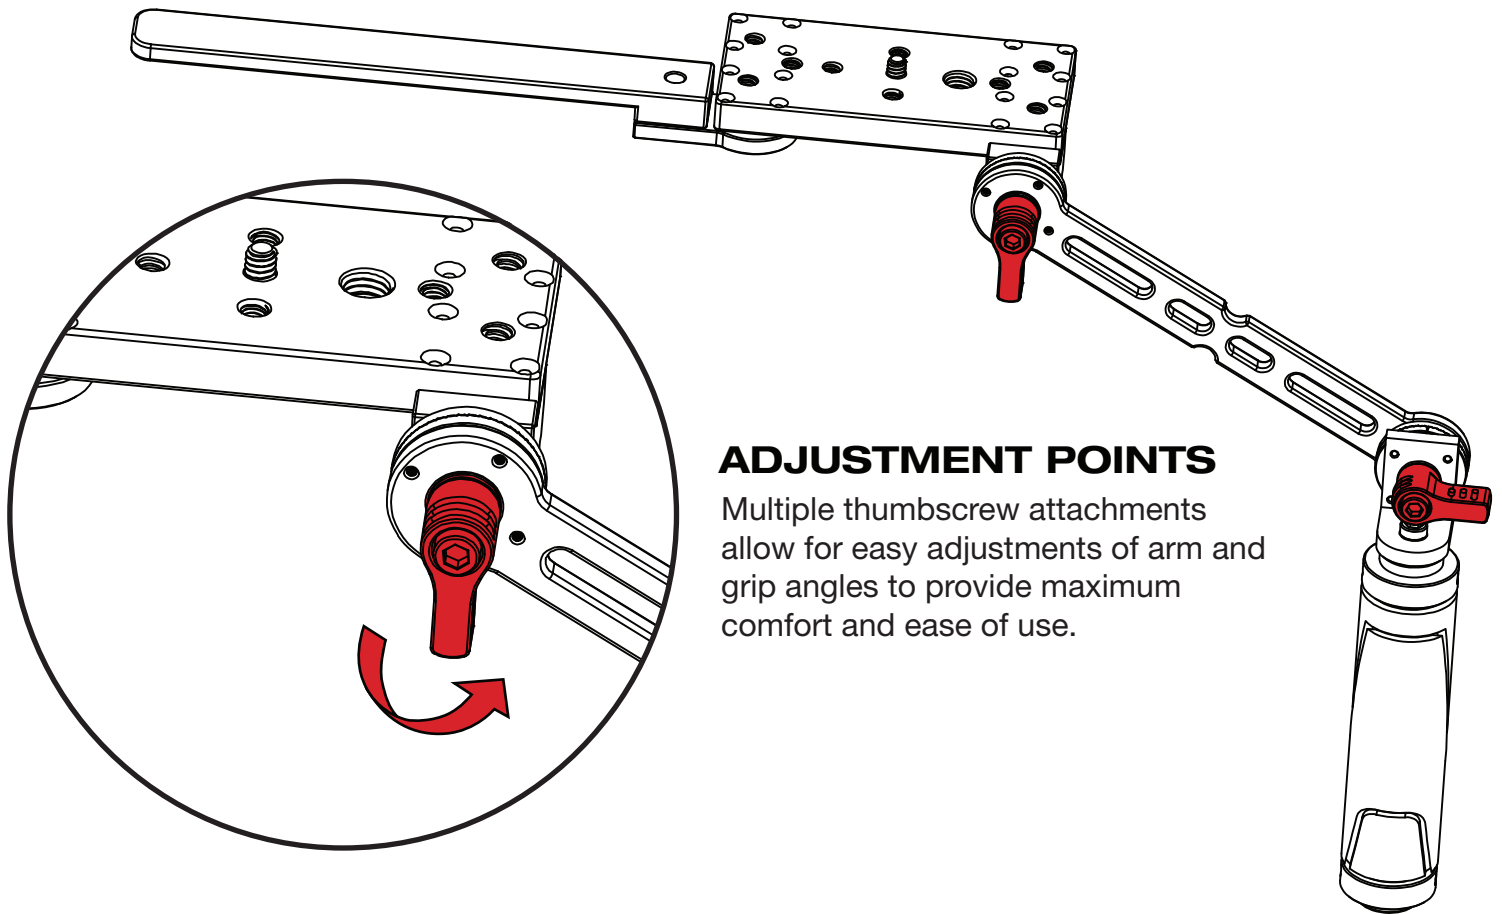

ELE-HVRFLY

Hoverfly Shoulder Rig QUICKSTART GUIDE

What's included

- 1 x Hoverfly Shoulder Mount
- 1 x Adjustment Bar with Camera Plate and Hand Grip

Checked by

ELE-HVRFLY

Hoverfly Shoulder Rig QUICKSTART GUIDE

1 x Hoverfly Shoulder Mount

1 x Adjustment Bar with Camera Plate and Hand Grip

ADJUSTMENT POINTS

Multiple thumbscrew attachments allow for easy adjustments of arm and grip angles to provide maximum comfort and ease of use.