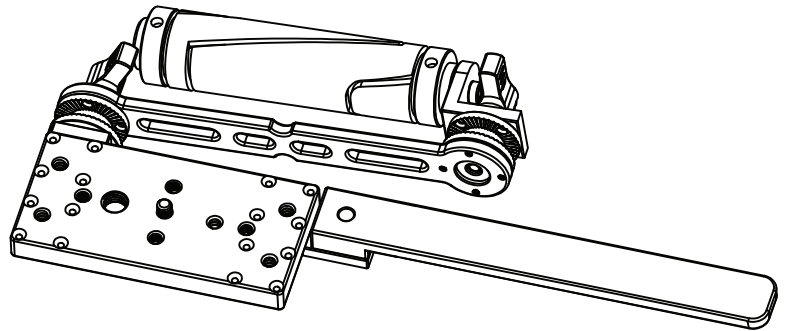

ELE-HVRFLY

Hoverfly Shoulder Rig QUICKSTART GUIDE

What's included

- 1 x Hoverfly Shoulder Mount
- 1 x Adjustment Bar with Camera Plate and Hand Grip

Checked by

ELE-HVRFLY

Hoverfly Shoulder Rig QUICKSTART GUIDE

1 x Hoverfly Shoulder Mount

1 x Adjustment Bar with Camera Plate and Hand Grip

ADJUSTMENT POINTS

Multiple thumbscrew attachments allow for easy adjustments of arm and grip angles to provide maximum comfort and ease of use.