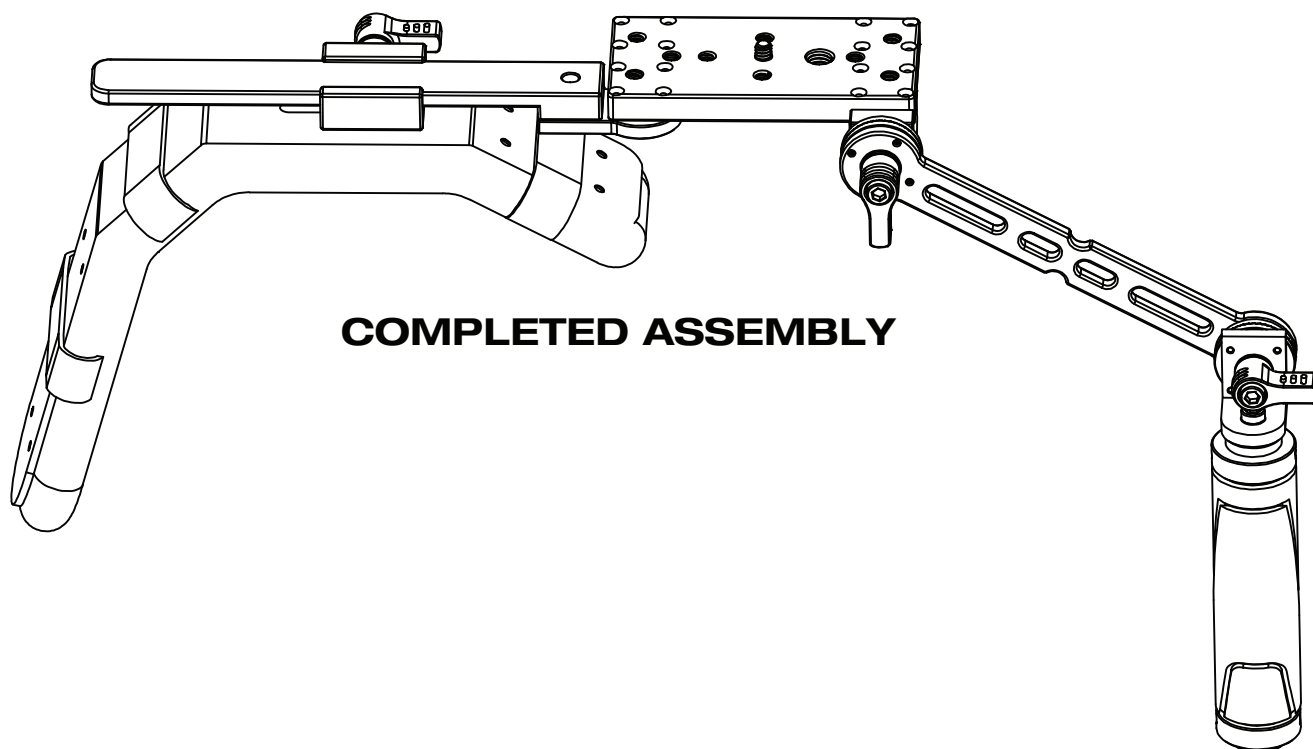

ELE-HVRFLY

Hoverfly Shoulder Rig QUICKSTART GUIDE