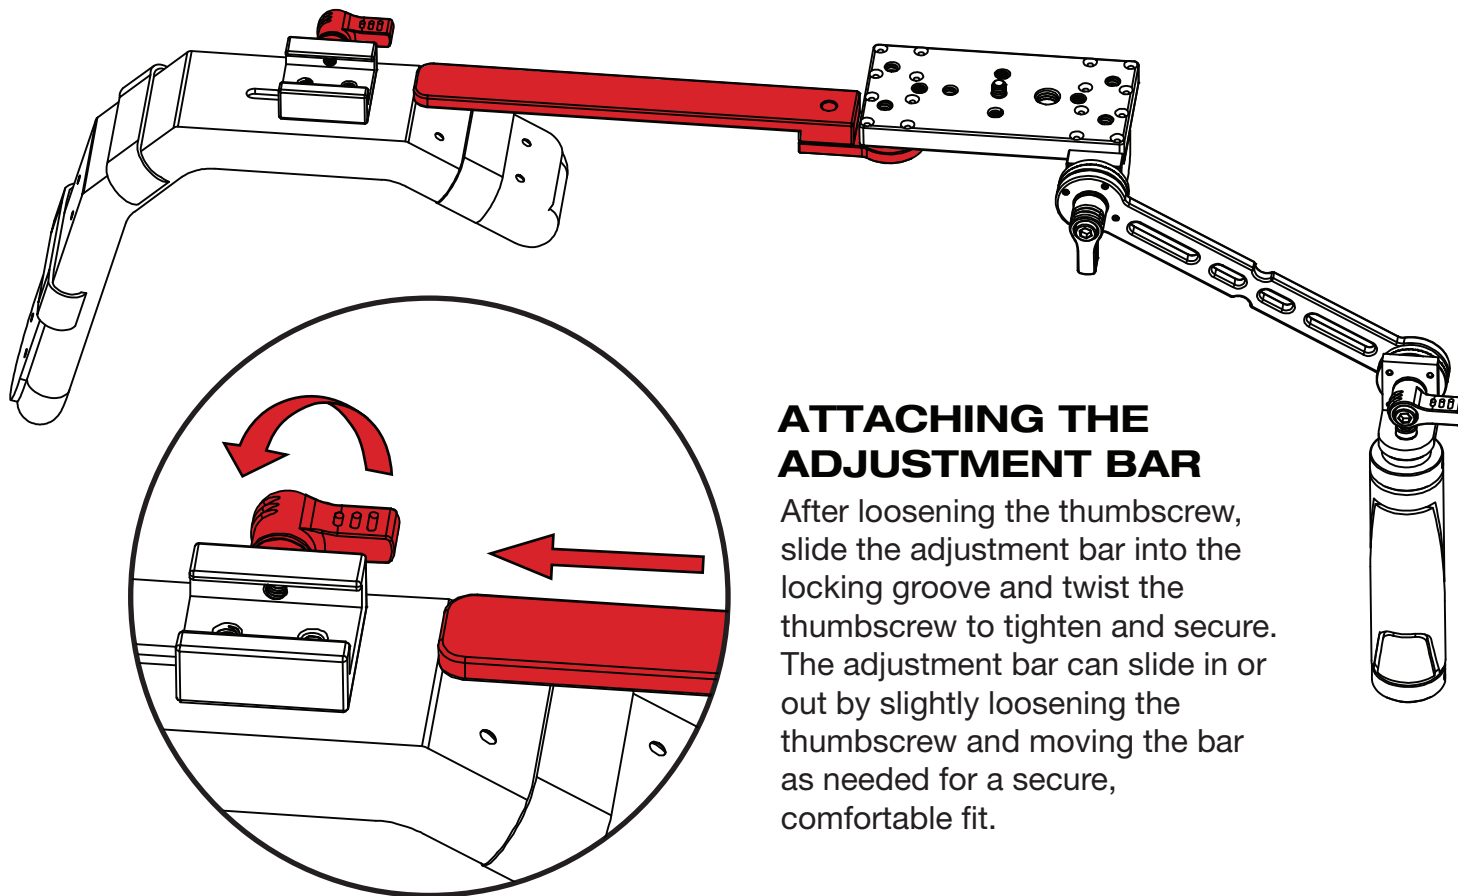

ELE-HVRFLY

Hoverfly Shoulder Rig QUICKSTART GUIDE