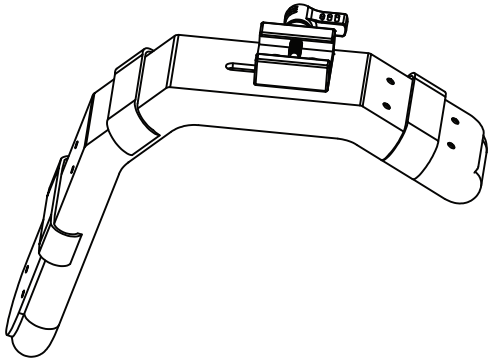

ELE-HVRFLY

Hoverfly Shoulder Rig QUICKSTART GUIDE

What's included

- 1 x Hoverfly Shoulder Mount
- 1 x Adjustment Bar with Camera Plate and Hand Grip

Checked by

ELE-HVRFLY

Hoverfly Shoulder Rig QUICKSTART GUIDE

1 x Hoverfly Shoulder Mount

1 x Adjustment Bar with Camera Plate and Hand Grip

ADJUSTMENT POINTS

Multiple thumbscrew attachments allow for easy adjustments of arm and grip angles to provide maximum comfort and ease of use.