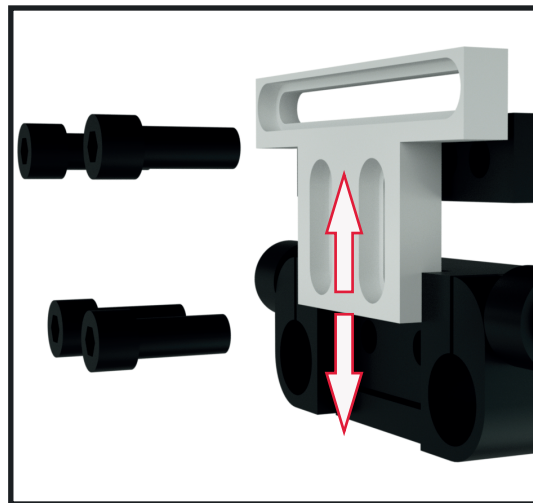

ELE-SBP (EV2 DSLR Adjustable Baseplate)

QUICKSTART GUIDE

Adjustable Left and Right

Adjustable Up and Down

Whats included

- Component Listing
 - Riser Plate (ELE-LBP-02)
 - Rod Clamp (ELE-LBP-01)
 - Small Camera Plate (ELE-SBP-04)
 - Small Tripod Plate (ELE-SBP-03)
 - Pair of 6" 15mm Rod (ELE-15R6)
- D-Ring Screws (DRS-01)
- Non-Skid Cork