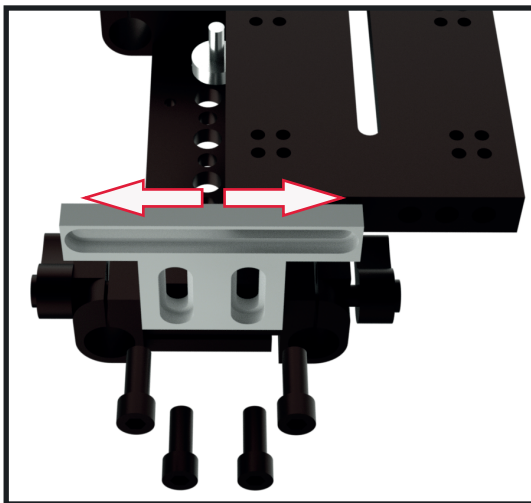

ELE-SBP (EV2 DSLR Adjustable Baseplate)

QUICKSTART GUIDE

Adjustable Left and Right

Adjustable Up and Down

Whats included

- Component Listing
 - Riser Plate (ELE-LBP-02)
 - Rod Clamp (ELE-LBP-01)
 - Small Camera Plate (ELE-SBP-04)
 - Small Tripod Plate (ELE-SBP-03)
 - Pair of 6" 15mm Rod (ELE-15R6)
- D-Ring Screws (DRS-01)
- Non-Skid Cork