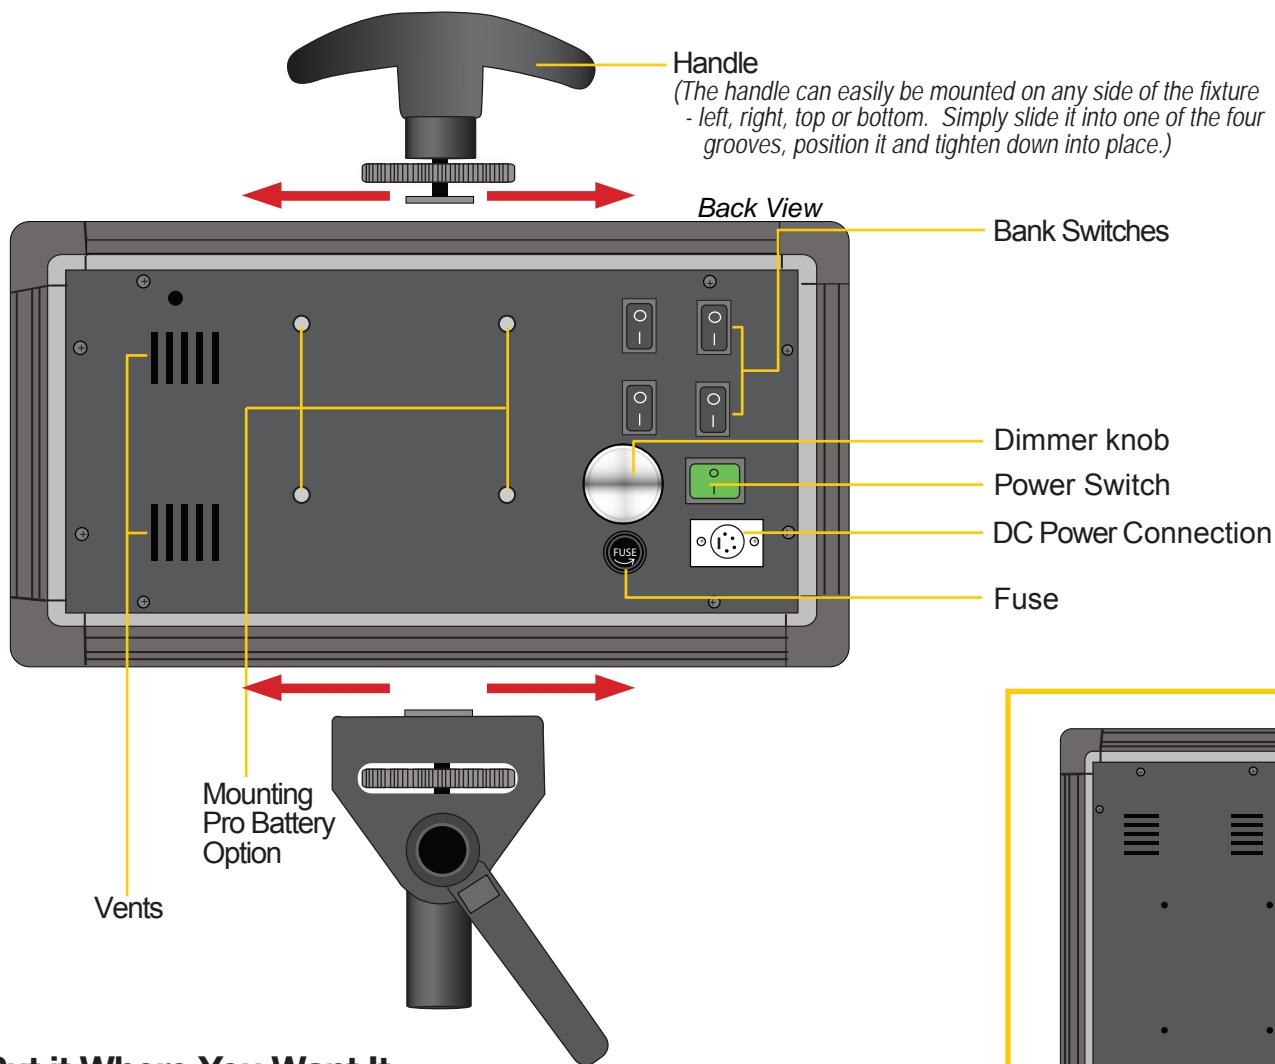

ID 500

L.E.D. Light QUICKSTART GUIDE

What's included

- ID 500 Light
- AC Adapter + Power Cord
- Remote Control

Checked by

CONDITIONS OF WARRANTY SERVICE

- Free service for one year from the day of purchase if the problem is caused by manufacturing errors.
- The components and maintenance service fee will be charged if the warranty period has expired.

ID 500

L.E.D. Light QUICKSTART GUIDE

GETTING STARTED

1. Connect the included AC Adapter to power the ID 500 light.
2. Turn the light on / off with the Power Switch.
3. Control the amount of the light with the Dimmer knob. Adjust the intensity of the light by turning the Dimmer Knob clock-wise to increase the intensity and counter clock-wise to reduce it.
4. The ID 500 can also be powered by pro battery (optional accessories).

Put it Where You Want It

The ID 500 comes with a movable and detachable Light Stand Adapter allowing you to mount your light either horizontally or vertically.

ID 500

L.E.D. Light QUICKSTART GUIDE

SPECIFICATIONS

Operating Volts:	12v - 14.4v
Wattage:	30w
Brightness:	2.55Klux/50cm
Color Temperature:	5600K
Dimension:	13.8" x 7.5" x 2.7"
Weight (lbs):	5.8

Operation
Indicator
On/Off

Remote Control Buttons

A. Power On/Off