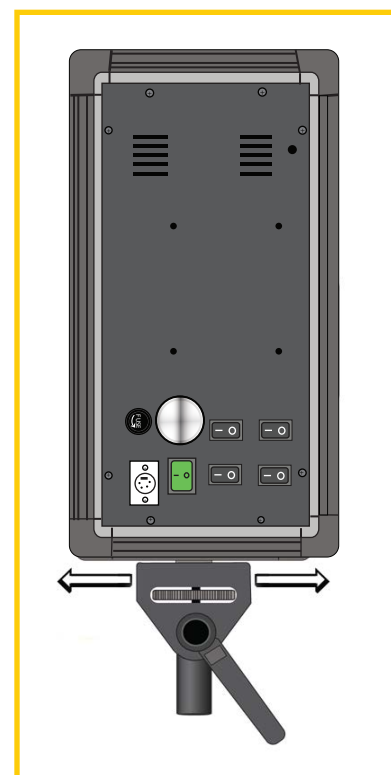

ID 500

L.E.D. Light QUICKSTART GUIDE

GETTING STARTED

1. Connect the included AC Adapter to power the ID 500 light.
2. Turn the light on / off with the Power Switch.
3. Control the amount of the light with the Dimmer knob. Adjust the intensity of the light by turning the Dimmer Knob clock-wise to increase the intensity and counter clock-wise to reduce it.
4. The ID 500 can also be powered by pro battery (optional accessories).

Put it Where You Want It

The ID 500 comes with a movable and detachable Light Stand Adapter allowing you to mount your light either horizontally or vertically.

ID 500

L.E.D. Light QUICKSTART GUIDE

SPECIFICATIONS

Operating Volts:	12v - 14.4v
Wattage:	30w
Brightness:	2.55Klux/50cm
Color Temperature:	5600K
Dimension:	13.8" x 7.5" x 2.7"
Weight (lbs):	5.8

Operation
Indicator
On/Off

Remote Control Buttons

A. Power On/Off