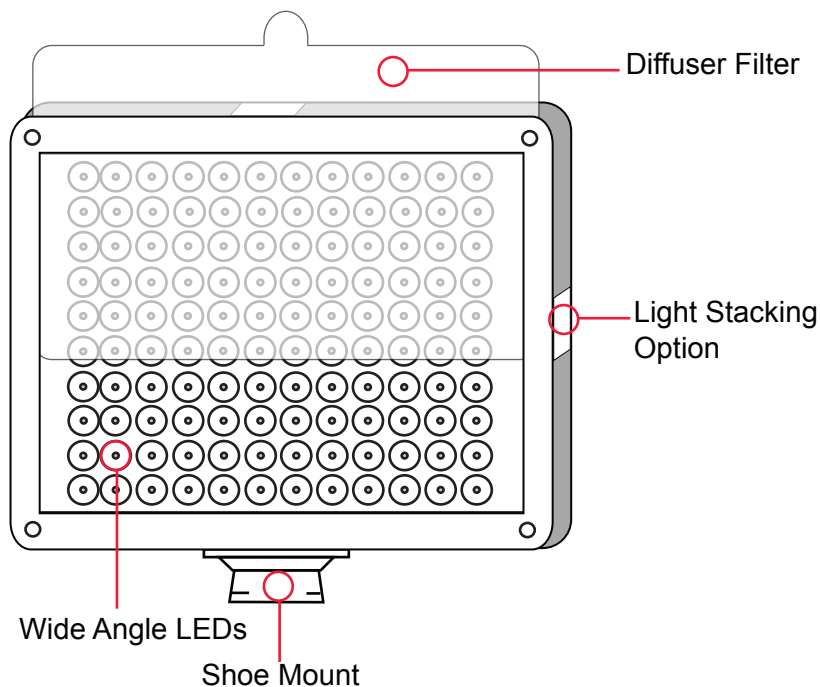

iLED 120

On-Camera Stackable LED Light QUICKSTART GUIDE

Warning:

- Do not block the vents or look directly at the LED light while its on.
- The body of the light might get hot, after prolong use.

SPECIFICATIONS:

Bulb Type: 120 LEDs
Brightness: 560 lux
Color Temperature: 5300 - 5900 K
Voltage: 8.5 V / 7.2 Watts
Weight: 0.4 lb
Dimension: 3 1/2" x 1 1/4" x 3 1/4"

What's included

- iLED 120 Light
- AC Adapter
- Shoe Mount
- Diffuser Filter