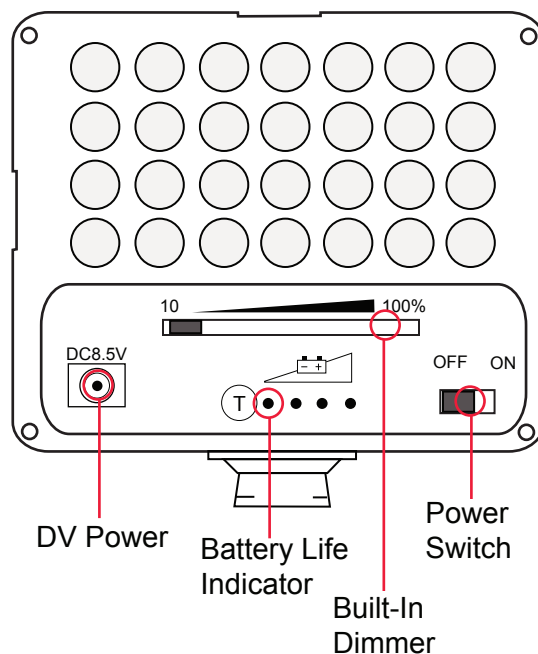

iLED 120

On-Camera Stackable LED Light QUICKSTART GUIDE

Warning:

- Do not block the vents or look directly at the LED light while its on.
- The body of the light might get hot, after prolong use.

SPECIFICATIONS:

Bulb Type: 120 LEDs
Brightness: 560 lux
Color Temperature: 5300 - 5900 K
Voltage: 8.5 V / 7.2 Watts
Weight: 0.4 lb
Dimension: 3 1/2" x 1 1/4" x 3 1/4"

What's included

- iLED 120 Light
- AC Adapter
- Shoe Mount
- Diffuser Filter