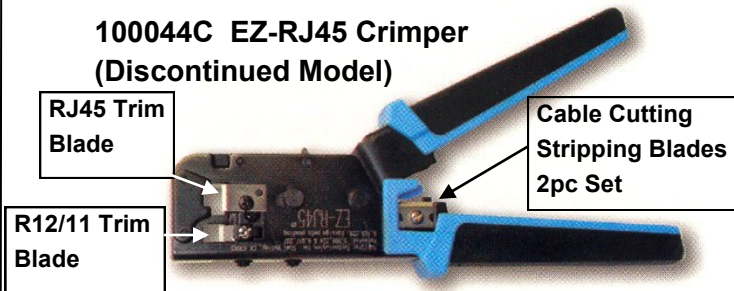

Ordering Guide Replacement blades for Crimp Tools

**100054C EZ-RJ45
Heavy Duty Crimp
Tool**

R12/11 Trim
Blade

RJ45 Trim
Blade

Cable Cutting
Stripping Blades
2pc Set

Ordering information

#100054BL Complete Set of all 4 blades; RJ45. RJ12/11 & Cable Cutting/Stripping Set.

#100054SBL-10C Replacement RJ45 Blades Only, Pack of 10 Blades

Ordering Information

100004BL Replacement RJ45 Blade, pack of 2 blades
12503BLC Replacement Cutting Blade set, pack of 2 sets

**100004C EZ-RJ45 Standard
Crimp Tool**

RJ45 Trim
Blade

Cable Cutting
Stripping Blades
2pc Set

**100044C EZ-RJ45 Crimper
(Discontinued Model)**

RJ45 Trim
Blade

R12/11 Trim
Blade

Cable Cutting
Stripping Blades
2pc Set

Ordering Information

100004BL Replacement RJ45 Blade, pack of 2 blades
100044BL Replacement RJ12/11 Blade, pack 2 blades
12503BLC Replacement Cut/Stripping blade set, pack of 2 sets

12503C All-In-One Crimp Tool

Cable Cutting
Stripping Blades
2pc Set

Ordering Information

12503BLC Replacement Cutting Blade Set, pack of 2 sets

**12507C
Tele-Titan Mod
Plug Crimper**

Cable Cutting Stripping Blades 3pc Set