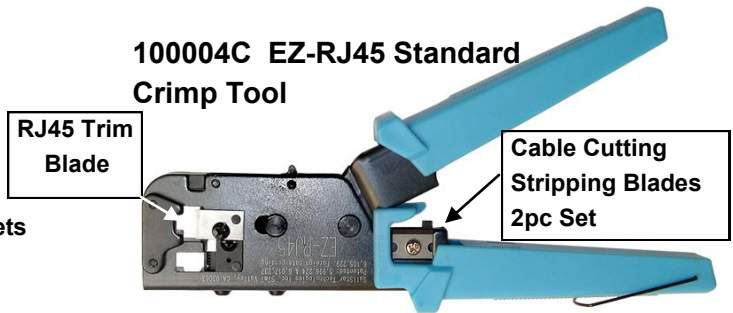

Ordering Guide Replacement blades for Crimp Tools

**100054C EZ-RJ45
Heavy Duty Crimp
Tool**

R12/11 Trim
Blade

RJ45 Trim
Blade

Cable Cutting
Stripping Blades
2pc Set

Ordering information

#100054BL Complete Set of all 4 blades; RJ45. RJ12/11 & Cable Cutting/Stripping Set.

#100054SBL-10C Replacement RJ45 Blades Only, Pack of 10 Blades

Ordering Information

100004BL Replacement RJ45 Blade, pack of 2 blades
12503BLC Replacement Cutting Blade set, pack of 2 sets

**100004C EZ-RJ45 Standard
Crimp Tool**

RJ45 Trim
Blade

Cable Cutting
Stripping Blades
2pc Set

**100044C EZ-RJ45 Crimper
(Discontinued Model)**

RJ45 Trim
Blade

R12/11 Trim
Blade

Cable Cutting
Stripping Blades
2pc Set

Ordering Information

100004BL Replacement RJ45 Blade, pack of 2 blades
100044BL Replacement RJ12/11 Blade, pack 2 blades
12503BLC Replacement Cut/Stripping blade set, pack of 2 sets

12503C All-In-One Crimp Tool

Cable Cutting
Stripping Blades
2pc Set

Ordering Information

12503BLC Replacement Cutting Blade Set, pack of 2 sets

**12507C
Tele-Titan Mod
Plug Crimper**

Cable Cutting Stripping Blades 3pc Set