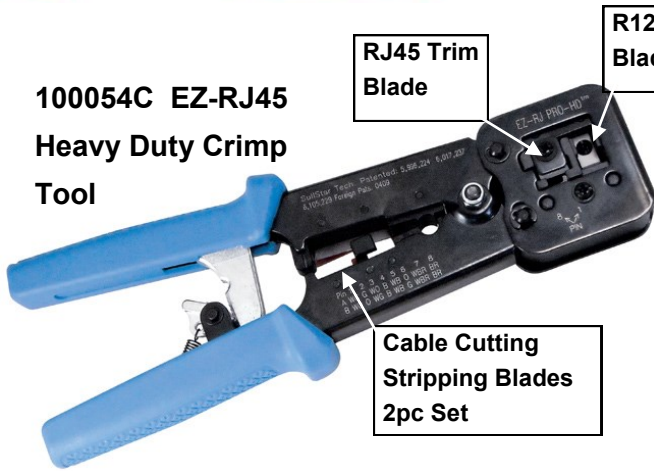

Ordering Guide Replacement blades for Crimp Tools

**100054C EZ-RJ45
Heavy Duty Crimp
Tool**

R12/11 Trim
Blade

RJ45 Trim
Blade

Cable Cutting
Stripping Blades
2pc Set

Ordering information

#100054BL Complete Set of all 4 blades; RJ45. RJ12/11 & Cable Cutting/Stripping Set.

#100054SBL-10C Replacement RJ45 Blades Only, Pack of 10 Blades

Ordering Information

100004BL Replacement RJ45 Blade, pack of 2 blades
12503BLC Replacement Cutting Blade set, pack of 2 sets

**100004C EZ-RJ45 Standard
Crimp Tool**

RJ45 Trim
Blade

Cable Cutting
Stripping Blades
2pc Set

**100044C EZ-RJ45 Crimper
(Discontinued Model)**

RJ45 Trim
Blade

R12/11 Trim
Blade

Cable Cutting
Stripping Blades
2pc Set

Ordering Information

100004BL Replacement RJ45 Blade, pack of 2 blades
100044BL Replacement RJ12/11 Blade, pack 2 blades
12503BLC Replacement Cut/Stripping blade set, pack of 2 sets

12503C All-In-One Crimp Tool

Cable Cutting
Stripping Blades
2pc Set

Ordering Information

12503BLC Replacement Cutting Blade Set, pack of 2 sets

**12507C
Tele-Titan Mod
Plug Crimper**

Cable Cutting Stripping Blades 3pc Set