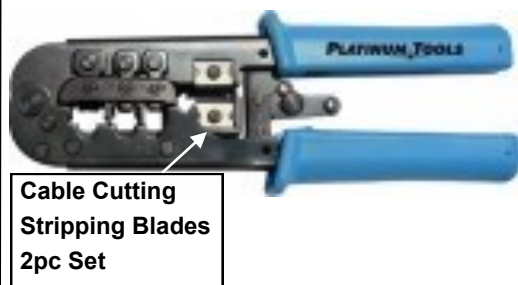

#100054SBL-10C Replacement RJ45 Blades Only, Pack of 10 Blades

Ordering Information

100004BL Replacement RJ45 Blade, pack of 2 blades
12503BLC Replacement Cutting Blade set, pack of 2 sets

**100004C EZ-RJ45 Standard
Crimp Tool**

RJ45 Trim
Blade

Cable Cutting
Stripping Blades
2pc Set

**100044C EZ-RJ45 Crimper
(Discontinued Model)**

RJ45 Trim
Blade

R12/11 Trim
Blade

Cable Cutting
Stripping Blades
2pc Set

Ordering Information

100004BL Replacement RJ45 Blade, pack of 2 blades
100044BL Replacement RJ12/11 Blade, pack 2 blades
12503BLC Replacement Cut/Stripping blade set, pack of 2 sets

12503C All-In-One Crimp Tool

Cable Cutting
Stripping Blades
2pc Set

Ordering Information

12503BLC Replacement Cutting Blade Set, pack of 2 sets

**12507C
Tele-Titan Mod
Plug Crimper**

Cable Cutting Stripping Blades 3pc Set