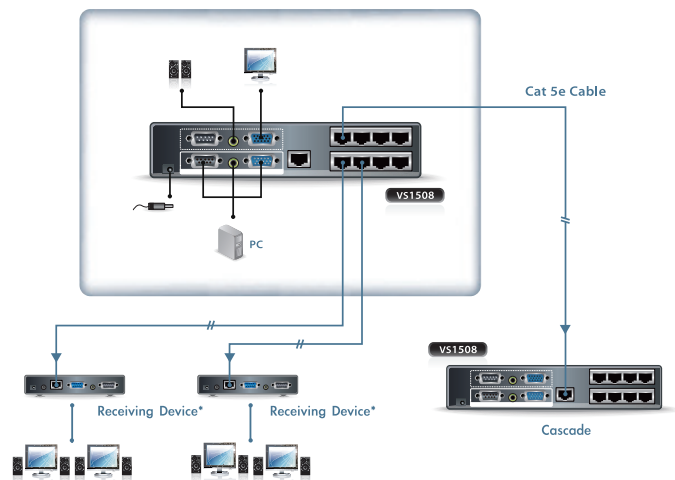

## 4/8-Port Cat 5 Audio/ Video Splitter Multiply and Extend Your Audio / Video Signal

The ATEN VS1504 / VS1508 Cat 5 Audio/Video Splitter is a cost-effective and efficient way to send high quality audio and video content to multiple displays up to 150 m (500 ft) away from a single input source.

Cascadable to three levels, the VS1504 / VS1508 can support thousands of displays when combined in an installation with ATEN repeaters or extenders. Incorporating RS-232 connectivity so serial devices such as touchscreens can be included in the installation, the VS1504 / VS1508 is ideal for any installation that requires multimedia content to be delivered to multiple destinations.

### Ideal for:

- In-store or tradeshow digital signage
- Broadcasting information to public locations
- Sporting events
- Theater and lecture overview rooms
- Classroom and company training facilities

### Features

- One video input to 4/8 video outputs
- Cascadable to three levels – provides up to thousands of video signals when combined in an installation with ATEN receiving devices\*
- Audio and serial enabled
- Uses Cat 5e (or higher) cable to extend displays up to 150 m , 450m when combined with aten receiving devices
- High quality video – supports up to 1920x1200@60Hz
- Group screens off/on function
- Provides two RS-232 channels for selection
- Follows VESA FDMI mount standard