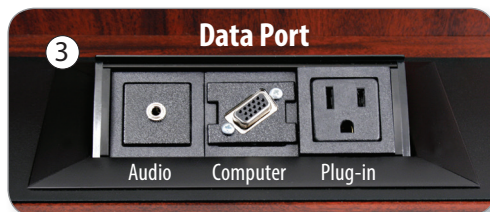

Available Finishes