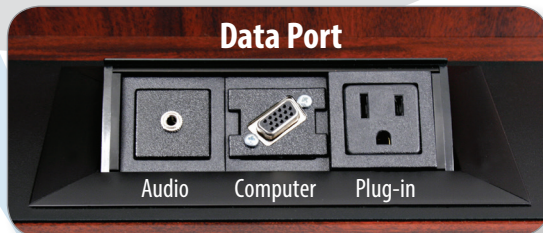

SN3265
 Visionary Multimedia Lectern

SN3265 Visionary Multimedia Lectern

Visionary Multimedia Lectern

The Ultimate lectern with a built-in LCD screen for dynamic presentations and editing capabilities.

- The Visionary Lectern is a complete small room solution for any training room, meeting room, classroom, boardroom, or hotel.
- The Data Port, mounted on the top reading surface, allows true plug and play laptop interface connection to the 17" LCD built into the face of the lectern.
- This integrated system is perfect for PowerPoint presentations, photo displays, training videos or display of hotel or company logos.
- The Data Port connections include a VGA, Stereo Audio, and 110 V Power Outlet.
- The Data Port is designed with a one touch flip-up door that brings all connections above the reading table for easy access.
- Designed with a contemporary look for a variety of venues
- Built-In LCD Screen with stereo speakers built in.
- 2 shelves behind lectern for extra storage
- 4 casters (2 locking) for easy transportation
- Ships fully assembled
- 6 year warranty

SN3265
 Visionary
 Multimedia
 Lectern

SN3265 Visionary Multimedia Lectern

FEATURES	<p>Lectern with Built-In LCD Screen ①</p> <p>Stereo speakers built into LCD screen ②</p> <p>Features a Data Port with VGA, Stereo Audio and 110 V Power Outlet connections ③</p> <p>Data Port is designed with a fluid one touch flip-up door for easy access</p> <p>2 shelves behind lectern for extra storage ④</p> <p>4 casters (2 locking) for easy transportation ⑤</p>
MATERIALS/ COLORS	<p>Available in 5 colors: Mahogany, Cherry, Walnut, Natural Oak and Maple</p>
WARRANTY	6 Years
SPECIFICATIONS	<p>Product Dimensions: 47"H x 26"W x 21"D</p> <p>Shelf: (1) 24"W x 19"D</p>