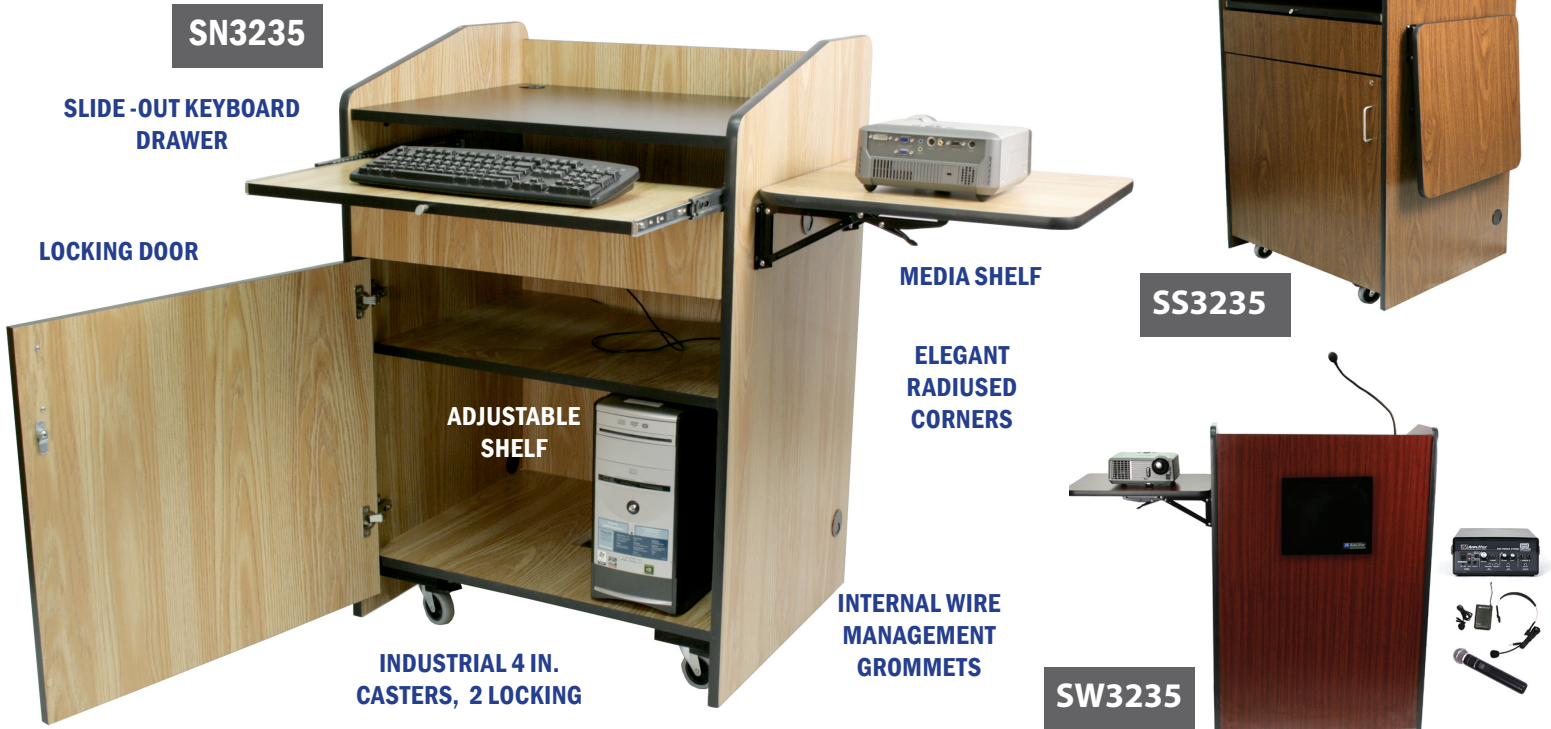

Multimedia Presentation Plus Podium

Be ready for your presentation – no matter what equipment you use. Keep everything securely in one place in our Multimedia Presentation Podium with a locking front door. You have space for an LCD screen and laptop on the large working surface. You can quickly access your keyboard and mouse with the sliding keyboard drawer. You can access power and data ports through the cable cutouts.

Use the fold away side shelf for a document camera or overhead projector. Use the adjustable shelf in the storage cabinet to easily organize your equipment. The podium moves easily on four large casters (2 locking).

Made from high grade melamine laminate, the Multimedia Presentation Podium comes in four finishes: Medium Oak, Maple, Walnut, and Mahogany to fit in any décor. It ships fully assembled by truck. You cannot beat the value.

Use the Multimedia Presentation Podium in classrooms, offices, or as church pulpits when you need easy access to a variety of presentation equipment that is securely stored in one location.

FULLY ASSEMBLED