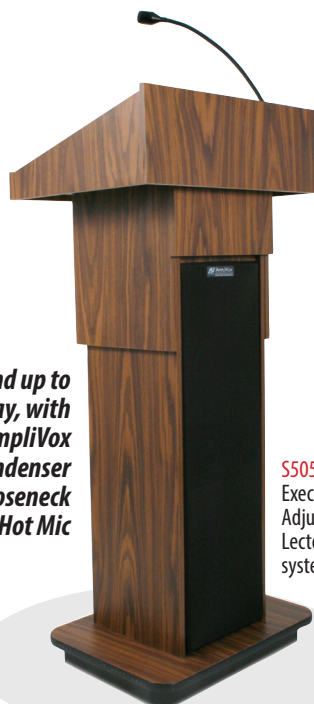

S505A
Executive Adjustable Height Lectern with sound system

CUSTOMIZE any Lectern with your Company Logo