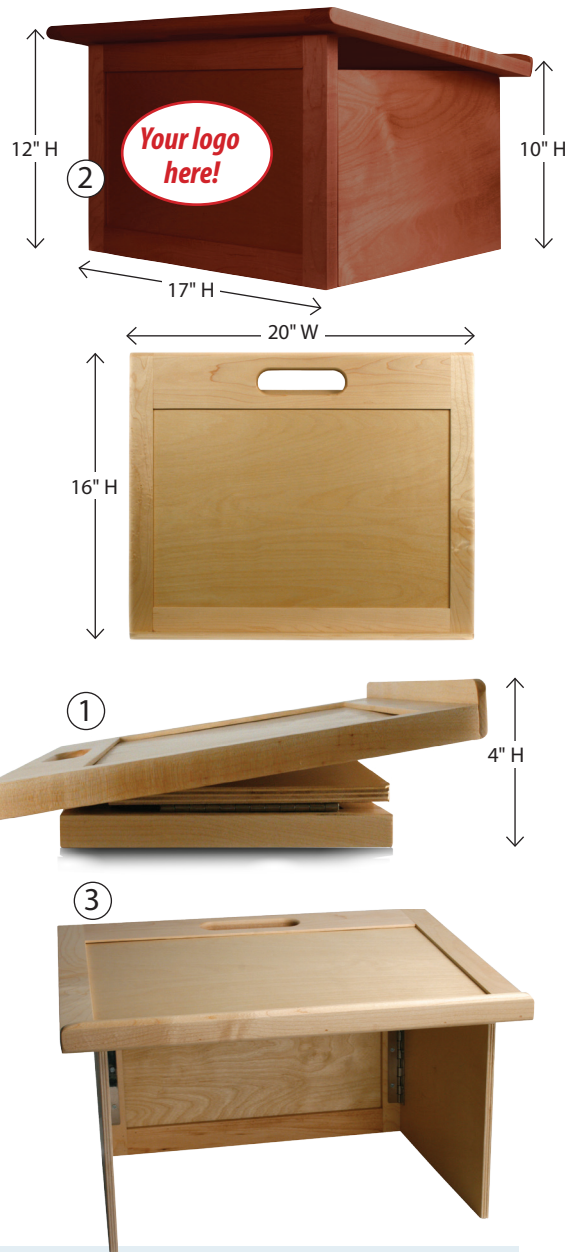

W242 Travel-Lite Folding Tabletop Lectern

Our stylish, compact lectern is ultra portable, designed for simplicity and ease of travel!

FEATURES	Portable and compact The lightweight folding tabletop lectern can travel anywhere Sets up in seconds Compact folded design makes storage easy ① Its simple, streamlined, traditional look will work in any setting from schools and clubs to churches and museums Built-in convenient handle and light weight (only 9 lbs!) makes for smooth transport Customize your lectern with your company logo ②
MATERIALS/ COLORS	Solid hardwood veneer, from the highest quality woods, available in Mahogany or Maple
WARRANTY	1 Year
DIMENSIONS	Reading Surface: 16" H x 20" W and ½" paper stop ③ Folded: 4" H x 20" W x 16" D Open: 12" H x 20" W x 16" D from the Front Height on Presenter's side: 10" H Base: 17" W x 14" D

AVAILABLE COLORS

Model #	Product Wt.	Shp. Wt.	MSRP
W242	9 lbs	12 lbs	$366.00

Pair your Travel-Lite Folding Tabletop Lectern with any of our Public Address Sound Systems

Mity-Vox Wireless PA
20 watts, audience size up to 150, room size up to 1,000 sq. ft.
SW212.....$526.00

BeltBlaster Pro
5 watts, audience size up to 30, room size up to 600 sq. ft.
S207 .....$218.00

Audio Portable Buddy
50 watts, audience size up to 1,000, room size up to 10,000 sq. ft.
SW222.....$760.00

See and shop our full line of lecterns, podiums and PA systems at www.ampli.com