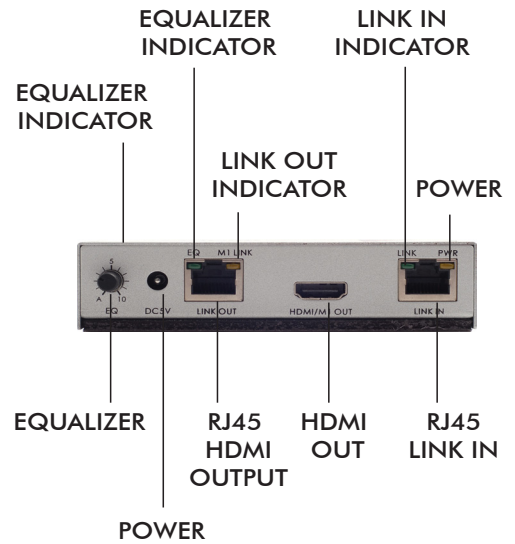

### HDMI-1-E/R

Single-port HDMI Extender, Receiver

### HDMI-1-E-IR/R

Single-port HDMI Extender, Receiver with InfraRed

## HDMI-1-EM

Single-port HDMI Extender w/  
Monitor Output

## HDMI-1-ERM

Single-port HDMI Extender /  
Receiver w/ Monitor Output