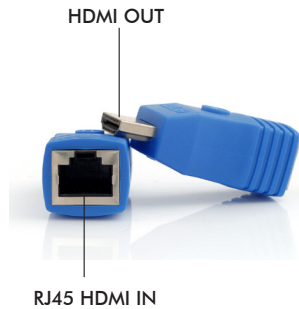

HDMI CATX EXTENDERS, RECEIVERS, SPLITTERS

HDMI-SR

HDMI Short Distance Receiver