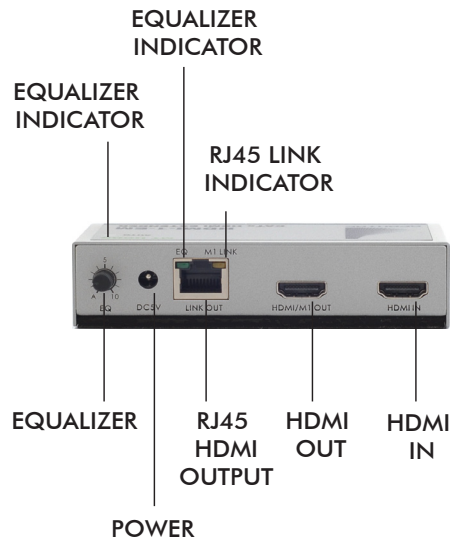

## \*HDMI-1-E-IR / HDMI-1-R-IR features

### HDMI-1-E/R

Single-port HDMI Extender, Receiver

### HDMI-1-E-IR/R

Single-port HDMI Extender, Receiver with InfraRed

## HDMI-1-EM

Single-port HDMI Extender w/  
Monitor Output