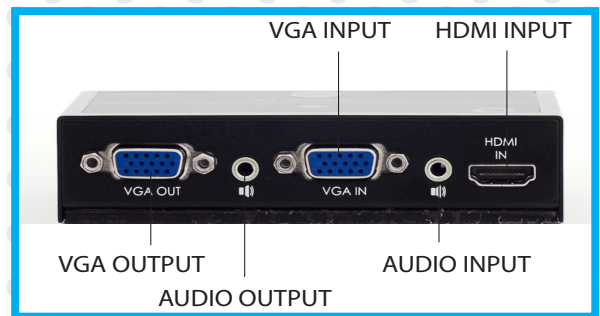

HDTV-VGA-2x1

EDID-L-V

VGA EDID Learner

EDID-L-V

VGA - Conv

VGA to DVI Converter

VD-Conv

MODEL	VGA-1-E	VGA-1-R	VGA-1-Es	VGA-1-Rs	VGA-1-Ra
DESCRIPTION	Single-port VGA Extender with Audio + Monitor Output	Single-port VGA Receiver with Audio	Single-port Short Distance VGA Extender with Audio	Single-port Short Distance VGA Receiver with Audio	Single-port VGA Receiver with Auto-Cable Equalization
INPUTS	1 x VGA, 1 x Audio	1 x RJ45	1 x VGA, 1 x Audio	1 x RJ45	1 x RJ45
OUTPUTS	1 x VGA 1 x RJ45	1 x VGA 1 x Audio	1 x RJ45	1 x VGA 1 x Audio	1 x VGA 1 x Audio
MOUNT	Magnetic	Magnetic	n/a	n/a	Magnetic
ADJUSTMENTS	n/a	Equalizer, Gain	n/a	Equalizer, Gain	n/a
RESOLUTION	2048 x 1536 up to 330 meters (1000 feet)		2048 x 1536 up to 180 meters (540 feet)		
DIMENSIONS	62 mm W x 113 mm D x 29 mm H		Compact	Compact	62 mm W x 113 mm D x 29 mm H
POWER	5V from USB	DC 5V 1000mA	5V from USB	DC 5V 1000mA	DC 5V 1000mA
MODEL	VGA-4-SE	VGA-8-SE	VGA-16-SE	VGA-1x2	HDTV-VGA-2x1
DESCRIPTION	4-port VGA Extender / Splitter with Audio + Monitor Output	8-port VGA Extender / Splitter with Audio + Monitor Output	16-port VGA Extender / Splitter with Audio + Monitor Output	VGA 1x2 Splitter	HDMI / VGA 2x1 Switch with VGA output
INPUTS	1 x VGA	1 x VGA	1 x VGA	1 x VGA	1 x VGA
OUTPUTS	1 x VGA 4 x RJ45	1 x VGA 8 x RJ45	1 x VGA 16 x RJ45	1 x VGA	1 x VGA
MOUNT	Rack	Rack	Rack	1 x VGA	1 x VGA
ADJUSTMENTS	Equalizer, Gain	Equalizer, Gain	Equalizer, Gain	1 x VGA	1 x VGA
RESOLUTION	2048 x 1536 up to 330 meters (1000 feet)				
DIMENSIONS	240 mm W x 130 mm D x 44 mm H			62 mm W x 113 mm D x 29 mm H	
MODEL	VGA-SKEW-EQ	EDID Learner/Writer	VGA EDID Emulator	EDID Learner/Writer	VD-Conv
INPUT	1 x VGA	1 x VGA	1 x VGA	1 x VGA	1 x VGA
OUTPUT	1 x VGA	1 x VGA	1 x VGA	N/A	1 x DVI
DIMENSION	67 mm W x 37 mm D x 24 mm H	Cable	Compact	67 mm W x 37 mm D x 24 mm H	128 W x 75 D x 29 H (mm)
POWER	DC 9v 1000 mA	DC 9v 1000 mA	DC 9v 1000 mA	DC 5V 1000mA	