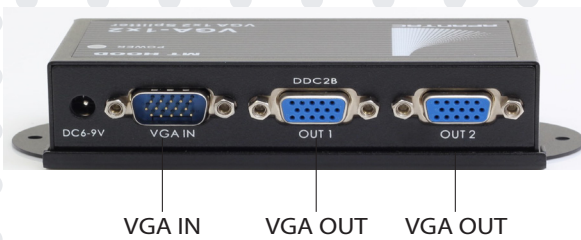

VGA-1x2

VGA 1x2 Splitter

VGA-1x2