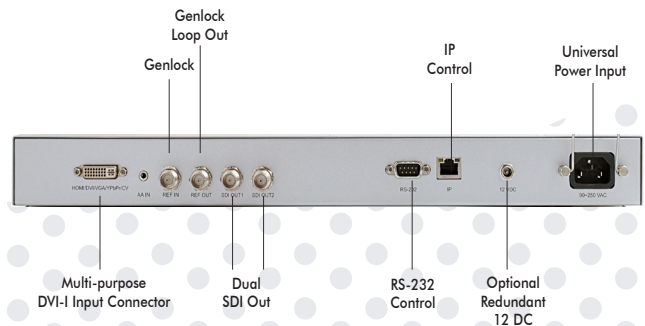

### US-2500

Universal Scaler HDMI/DVI/VGA/YPbPr  
Input, SDI Output with Genlock  
US-2500 Front

US-2500 Rear

MODEL	US-2000	US-2500
DESCRIPTION	Universal Scaler with HDMI Output	Universal Scaler with HDMI Output
INPUT	2 x HDMI, DVI, VGA, YPbPr, Composite	2 x HDMI, DVI, VGA, YPbPr, Composite 2 x
OUTPUT	HDMI output	HDMI output
AUDIO INPUT	Stereo Analog	Stereo Analog
IP Control	n/a	Yes
POWER	AC 90 - 250 with Optional Redundant DC 12V	AC 90 - 250 with Optional Redundant DC 12V
DIMENSIONS	1 RU	1 RU
MOUNT	19" Rack Mount	19" Rack mount

- Universal Scaler • Input HDMI, DVI, VGA, YPbPr, and composite
- Stereo analog audio input • Output SDI in 720P, 480P, 480i, 1080i, 1080p
  - Output frequency in 23.98, 24, 25, 29.97, 30, 50, 59.94, 60 Hz
- IP and RS232 control • Dual SDI output • Reference in with loop out\*
  - Optional redundant power supply

**\*US-3500 feature**

**US-3000**

Universal Scaler HDMI/DVI/VGA/YPbPr  
Input, SDI Output

US-3000 Front

**US-3500**

Universal Scaler HDMI/DVI/VGA/YPbPr  
Input, SDI Output with Genlock

US-3500 Front

US-3000 Rear

US-3500 Rear

MODEL	US-3000	US-3500
<b>DESCRIPTION</b>	Universal Scaler with Dual SDI Output	Universal Scaler with Genlock and Dual SDI Output
<b>INPUT</b>	HDMI, DVI, VGA, YPbPr, Composite	HDMI, DVI, VGA, YPbPr, Composite
<b>OUTPUT</b>	Dual SDI output in 23.98, 24, 25, 29.97, 30, 50, 59.94, 60 Hz	Dual SDI output 23.98, 24, 25, 29.97, 30, 50, 59.94, 60 Hz
<b>AUDIO INPUT</b>	Stereo Analog	Stereo Analog
<b>Genlock</b>	n/a	Analog Black Burst with Loop Out
<b>POWER</b>	AC 90 - 250 with Optional Redundant DC 12V	AC 90 - 250 with Optional Redundant DC 12V
<b>DIMENSIONS</b>	1 RU	1 RU
<b>MOUNT</b>	19" Rack Mount	19" Rack mount