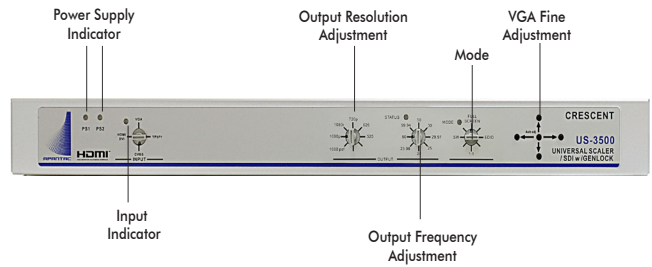

- Universal Scaler • Input HDMI, DVI, VGA, YPbPr, and composite
- Stereo analog audio input • Output SDI in 720P, 480P, 480i, 1080i, 1080p
  - Output frequency in 23.98, 24, 25, 29.97, 30, 50, 59.94, 60 Hz
- IP and RS232 control • Dual SDI output • Reference in with loop out\*
  - Optional redundant power supply

**\*US-3500 feature**

**US-3000**

Universal Scaler HDMI/DVI/VGA/YPbPr  
Input, SDI Output

US-3000 Front

**US-3500**

Universal Scaler HDMI/DVI/VGA/YPbPr  
Input, SDI Output with Genlock

US-3500 Front

US-3000 Rear

US-3500 Rear

MODEL	US-3000	US-3500
<b>DESCRIPTION</b>	Universal Scaler with Dual SDI Output	Universal Scaler with Genlock and Dual SDI Output
<b>INPUT</b>	HDMI, DVI, VGA, YPbPr, Composite	HDMI, DVI, VGA, YPbPr, Composite
<b>OUTPUT</b>	Dual SDI output in 23.98, 24, 25, 29.97, 30, 50, 59.94, 60 Hz	Dual SDI output 23.98, 24, 25, 29.97, 30, 50, 59.94, 60 Hz
<b>AUDIO INPUT</b>	Stereo Analog	Stereo Analog
<b>Genlock</b>	n/a	Analog Black Burst with Loop Out
<b>POWER</b>	AC 90 - 250 with Optional Redundant DC 12V	AC 90 - 250 with Optional Redundant DC 12V
<b>DIMENSIONS</b>	1 RU	1 RU
<b>MOUNT</b>	19" Rack Mount	19" Rack mount