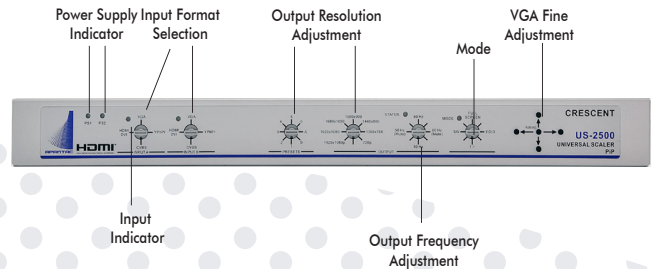

# UNIVERSAL SCALER

- 2 input Universal Scaler
- 2x Input HDMI, DVI, VGA, YPbPr, and composite
- PIP, Side by Side or 2 x 1 switch mode
- Stereo analog audio input
- Output SDI in 720P, 480P, 480i, 1080i, 1080p
- Output frequency in 50, 59.94, 60 Hz
- IP control\*
- RS232 control
- HDMI output
- Optional redundant power supply

### US-2000

Universal Scaler HDMI/DVI/VGA/YPbPr  
Input, SDI Output  
US-2000 Front

US-2000 Rear

### US-2500

Universal Scaler HDMI/DVI/VGA/YPbPr  
Input, SDI Output with Genlock  
US-2500 Front

US-2500 Rear

MODEL	US-2000	US-2500
DESCRIPTION	Universal Scaler with HDMI Output	Universal Scaler with HDMI Output
INPUT	2 x HDMI, DVI, VGA, YPbPr, Composite	2 x HDMI, DVI, VGA, YPbPr, Composite 2 x
OUTPUT	HDMI output	HDMI output
AUDIO INPUT	Stereo Analog	Stereo Analog
IP Control	n/a	Yes
POWER	AC 90 - 250 with Optional Redundant DC 12V	AC 90 - 250 with Optional Redundant DC 12V
DIMENSIONS	1 RU	1 RU
MOUNT	19" Rack Mount	19" Rack mount

- Universal Scaler • Input HDMI, DVI, VGA, YPbPr, and composite
- Stereo analog audio input • Output SDI in 720P, 480P, 480i, 1080i, 1080p
  - Output frequency in 23.98, 24, 25, 29.97, 30, 50, 59.94, 60 Hz
- IP and RS232 control • Dual SDI output • Reference in with loop out\*
  - Optional redundant power supply