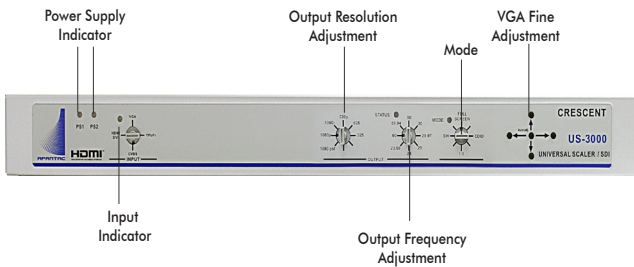

### US-2000

Universal Scaler HDMI/DVI/VGA/YPbPr  
Input, SDI Output  
US-2000 Front

US-2000 Rear

### US-2500

Universal Scaler HDMI/DVI/VGA/YPbPr  
Input, SDI Output with Genlock  
US-2500 Front

US-2500 Rear

MODEL	US-2000	US-2500
DESCRIPTION	Universal Scaler with HDMI Output	Universal Scaler with HDMI Output
INPUT	2 x HDMI, DVI, VGA, YPbPr, Composite	2 x HDMI, DVI, VGA, YPbPr, Composite 2 x
OUTPUT	HDMI output	HDMI output
AUDIO INPUT	Stereo Analog	Stereo Analog
IP Control	n/a	Yes
POWER	AC 90 - 250 with Optional Redundant DC 12V	AC 90 - 250 with Optional Redundant DC 12V
DIMENSIONS	1 RU	1 RU
MOUNT	19" Rack Mount	19" Rack mount

- Universal Scaler • Input HDMI, DVI, VGA, YPbPr, and composite
- Stereo analog audio input • Output SDI in 720P, 480P, 480i, 1080i, 1080p
  - Output frequency in 23.98, 24, 25, 29.97, 30, 50, 59.94, 60 Hz
- IP and RS232 control • Dual SDI output • Reference in with loop out\*
  - Optional redundant power supply

**\*US-3500 feature**

**US-3000**

Universal Scaler HDMI/DVI/VGA/YPbPr  
Input, SDI Output

US-3000 Front

**US-3500**

Universal Scaler HDMI/DVI/VGA/YPbPr  
Input, SDI Output with Genlock

US-3500 Front

US-3000 Rear