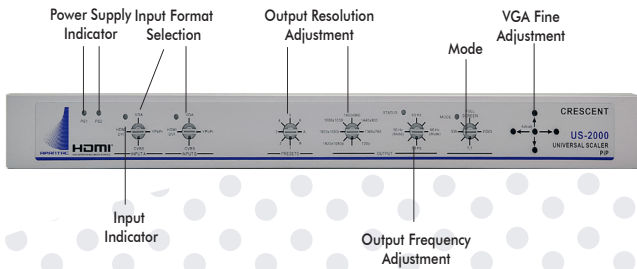

# UNIVERSAL SCALER

- 2 input Universal Scaler
- 2x Input HDMI, DVI, VGA, YPbPr, and composite
- PIP, Side by Side or 2 x 1 switch mode
- Stereo analog audio input
- Output SDI in 720P, 480P, 480i, 1080i, 1080p
- Output frequency in 50, 59.94, 60 Hz
- IP control\*
- RS232 control
- HDMI output
- Optional redundant power supply

### US-2000

Universal Scaler HDMI/DVI/VGA/YPbPr  
Input, SDI Output  
US-2000 Front

US-2000 Rear

### US-2500

Universal Scaler HDMI/DVI/VGA/YPbPr  
Input, SDI Output with Genlock  
US-2500 Front

US-2500 Rear

MODEL	US-2000	US-2500
DESCRIPTION	Universal Scaler with HDMI Output	Universal Scaler with HDMI Output
INPUT	2 x HDMI, DVI, VGA, YPbPr, Composite	2 x HDMI, DVI, VGA, YPbPr, Composite 2 x
OUTPUT	HDMI output	HDMI output
AUDIO INPUT	Stereo Analog	Stereo Analog
IP Control	n/a	Yes
POWER	AC 90 - 250 with Optional Redundant DC 12V	AC 90 - 250 with Optional Redundant DC 12V
DIMENSIONS	1 RU	1 RU
MOUNT	19" Rack Mount	19" Rack mount

- Universal Scaler • Input HDMI, DVI, VGA, YPbPr, and composite
- Stereo analog audio input • Output SDI in 720P, 480P, 480i, 1080i, 1080p
  - Output frequency in 23.98, 24, 25, 29.97, 30, 50, 59.94, 60 Hz
- IP and RS232 control • Dual SDI output • Reference in with loop out\*
  - Optional redundant power supply