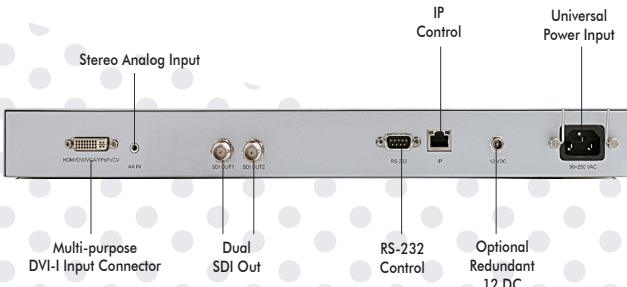

### US-2500

Universal Scaler HDMI/DVI/VGA/YPbPr  
Input, SDI Output with Genlock  
US-2500 Front

US-2500 Rear

MODEL	US-2000	US-2500
DESCRIPTION	Universal Scaler with HDMI Output	Universal Scaler with HDMI Output
INPUT	2 x HDMI, DVI, VGA, YPbPr, Composite	2 x HDMI, DVI, VGA, YPbPr, Composite 2 x
OUTPUT	HDMI output	HDMI output
AUDIO INPUT	Stereo Analog	Stereo Analog
IP Control	n/a	Yes
POWER	AC 90 - 250 with Optional Redundant DC 12V	AC 90 - 250 with Optional Redundant DC 12V
DIMENSIONS	1 RU	1 RU
MOUNT	19" Rack Mount	19" Rack mount

- Universal Scaler • Input HDMI, DVI, VGA, YPbPr, and composite
- Stereo analog audio input • Output SDI in 720P, 480P, 480i, 1080i, 1080p
  - Output frequency in 23.98, 24, 25, 29.97, 30, 50, 59.94, 60 Hz
- IP and RS232 control • Dual SDI output • Reference in with loop out\*
  - Optional redundant power supply

**\*US-3500 feature**

**US-3000**

Universal Scaler HDMI/DVI/VGA/YPbPr  
Input, SDI Output

US-3000 Front

**US-3500**

Universal Scaler HDMI/DVI/VGA/YPbPr  
Input, SDI Output with Genlock

US-3500 Front

US-3000 Rear

US-3500 Rear

MODEL	US-3000	US-3500
<b>DESCRIPTION</b>	Universal Scaler with Dual SDI Output	Universal Scaler with Genlock and Dual SDI Output
<b>INPUT</b>	HDMI, DVI, VGA, YPbPr, Composite	HDMI, DVI, VGA, YPbPr, Composite
<b>OUTPUT</b>	Dual SDI output in 23.98, 24, 25, 29.97, 30, 50, 59.94, 60 Hz	Dual SDI output 23.98, 24, 25, 29.97, 30, 50, 59.94, 60 Hz
<b>AUDIO INPUT</b>	Stereo Analog	Stereo Analog
<b>Genlock</b>	n/a	Analog Black Burst with Loop Out
<b>POWER</b>	AC 90 - 250 with Optional Redundant DC 12V	AC 90 - 250 with Optional Redundant DC 12V
<b>DIMENSIONS</b>	1 RU	1 RU
<b>MOUNT</b>	19" Rack Mount	19" Rack mount