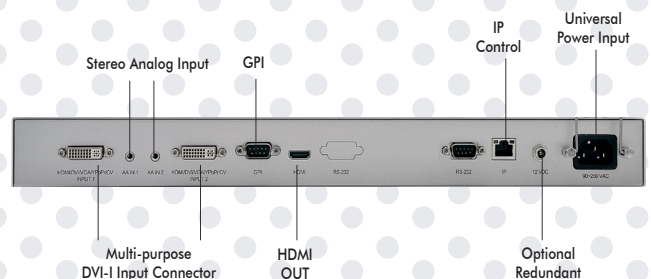

# UNIVERSAL SCALER

- 2 input Universal Scaler
- 2x Input HDMI, DVI, VGA, YPbPr, and composite
- PIP, Side by Side or 2 x 1 switch mode
- Stereo analog audio input
- Output SDI in 720P, 480P, 480i, 1080i, 1080p
- Output frequency in 50, 59.94, 60 Hz
- IP control\*
- RS232 control
- HDMI output
- Optional redundant power supply

### US-2000

Universal Scaler HDMI/DVI/VGA/YPbPr  
Input, SDI Output  
US-2000 Front

US-2000 Rear

### US-2500

Universal Scaler HDMI/DVI/VGA/YPbPr  
Input, SDI Output with Genlock  
US-2500 Front

US-2500 Rear

MODEL	US-2000	US-2500
DESCRIPTION	Universal Scaler with HDMI Output	Universal Scaler with HDMI Output
INPUT	2 x HDMI, DVI, VGA, YPbPr, Composite	2 x HDMI, DVI, VGA, YPbPr, Composite 2 x
OUTPUT	HDMI output	HDMI output
AUDIO INPUT	Stereo Analog	Stereo Analog
IP Control	n/a	Yes
POWER	AC 90 - 250 with Optional Redundant DC 12V	AC 90 - 250 with Optional Redundant DC 12V
DIMENSIONS	1 RU	1 RU
MOUNT	19" Rack Mount	19" Rack mount

US-3500 Rear

MODEL	US-3000	US-3500
<b>DESCRIPTION</b>	Universal Scaler with Dual SDI Output	Universal Scaler with Genlock and Dual SDI Output
<b>INPUT</b>	HDMI, DVI, VGA, YPbPr, Composite	HDMI, DVI, VGA, YPbPr, Composite
<b>OUTPUT</b>	Dual SDI output in 23.98, 24, 25, 29.97, 30, 50, 59.94, 60 Hz	Dual SDI output 23.98, 24, 25, 29.97, 30, 50, 59.94, 60 Hz
<b>AUDIO INPUT</b>	Stereo Analog	Stereo Analog
<b>Genlock</b>	n/a	Analog Black Burst with Loop Out
<b>POWER</b>	AC 90 - 250 with Optional Redundant DC 12V	AC 90 - 250 with Optional Redundant DC 12V
<b>DIMENSIONS</b>	1 RU	1 RU
<b>MOUNT</b>	19" Rack Mount	19" Rack mount