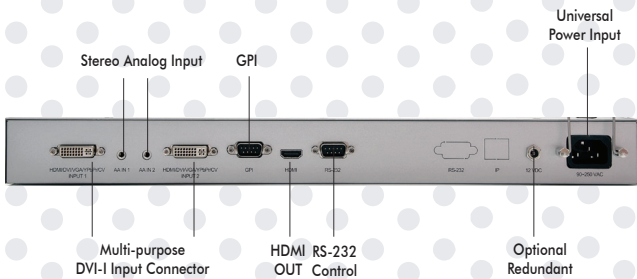

# UNIVERSAL SCALER

- 2 input Universal Scaler
- 2x Input HDMI, DVI, VGA, YPbPr, and composite
- PIP, Side by Side or 2 x 1 switch mode
- Stereo analog audio input
- Output SDI in 720P, 480P, 480i, 1080i, 1080p
- Output frequency in 50, 59.94, 60 Hz
- IP control\*
- RS232 control
- HDMI output
- Optional redundant power supply

### US-2000

Universal Scaler HDMI/DVI/VGA/YPbPr  
Input, SDI Output  
US-2000 Front

US-2000 Rear

### US-2500

Universal Scaler HDMI/DVI/VGA/YPbPr  
Input, SDI Output with Genlock  
US-2500 Front

US-2500 Rear

MODEL	US-2000	US-2500
DESCRIPTION	Universal Scaler with HDMI Output	Universal Scaler with HDMI Output
INPUT	2 x HDMI, DVI, VGA, YPbPr, Composite	2 x HDMI, DVI, VGA, YPbPr, Composite 2 x
OUTPUT	HDMI output	HDMI output
AUDIO INPUT	Stereo Analog	Stereo Analog
IP Control	n/a	Yes
POWER	AC 90 - 250 with Optional Redundant DC 12V	AC 90 - 250 with Optional Redundant DC 12V
DIMENSIONS	1 RU	1 RU
MOUNT	19" Rack Mount	19" Rack mount

US-3500 Rear

MODEL	US-3000	US-3500
<b>DESCRIPTION</b>	Universal Scaler with Dual SDI Output	Universal Scaler with Genlock and Dual SDI Output
<b>INPUT</b>	HDMI, DVI, VGA, YPbPr, Composite	HDMI, DVI, VGA, YPbPr, Composite
<b>OUTPUT</b>	Dual SDI output in 23.98, 24, 25, 29.97, 30, 50, 59.94, 60 Hz	Dual SDI output 23.98, 24, 25, 29.97, 30, 50, 59.94, 60 Hz
<b>AUDIO INPUT</b>	Stereo Analog	Stereo Analog
<b>Genlock</b>	n/a	Analog Black Burst with Loop Out
<b>POWER</b>	AC 90 - 250 with Optional Redundant DC 12V	AC 90 - 250 with Optional Redundant DC 12V
<b>DIMENSIONS</b>	1 RU	1 RU
<b>MOUNT</b>	19" Rack Mount	19" Rack mount