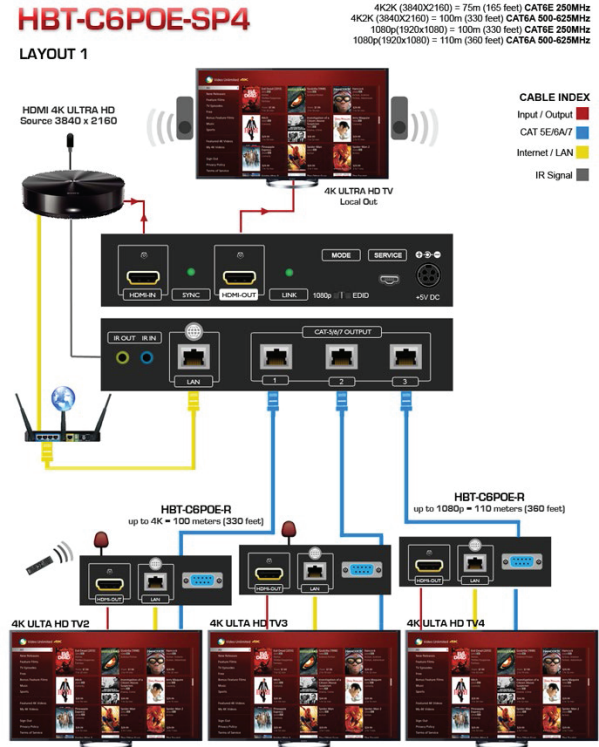

HTB-C6POE-SP4

HDBaseT HDMI 1X4 CAT5/6/7 Splitter
with Bi-Directional IR/POE/Ethernet & Local Out

CAT5/6/7 SPLITTER

KEY FEATURES

The Avenview HBT-C6POE-SP4 HDBaseT 1X4 HDMI CAT5/6/7 Splitter with POE, Bi-Directional IR and Ethernet has been designed to extend High Definition video and multi-channel digital audio formats to (4) four monitors.

- **Input:** HDMI with 3D & 4K2K, 1080p, HDCP and DVI compliant source devices;
- **Data Rate:** From 250Mbps up to 3Gbps;
- **PC Resolutions:** Up to VGA to WUXGA;
- **HD Resolutions:** Up to 4K2K (3840 x 2160 @30Hz and 4096 x 2160 @24Hz) 1080p (1920 x 1080p @60Hz);
- **Audio Supported:** LPCM 7.1CH, Dolby TrueHD, Dolby Digital Plus and DTS-HD Master Audio;
- **Audio Transmission:** (32-192kHz sample rate);
- **Distance:** Up to 100 meters through CAT6e/6a/7 cables;
- **Ethernet Transmission:** Rate up to 100Mbps;
- **Mode:** Standard 1080p @60Hz or TV EDID timing;
- **Service:** USB for manufacturer USE ONLY;
- **3D Support:** Follow by Display / TV's EDID;
- **POE Support:** ONLY with capable Receiver (RX Units);
- **IR Control:** Bi-directional IR control.

HBT-C6POE-SP4

LAYOUT 1

PANEL DESCRIPTION

- | | | |
|-------------|------------|------------|
| 1 HDMI IN | 2 Sync LED | 3 HDMI OUT |
| 4 Link LED | 5 EDID | 6 Service |
| 7 Power LED | 8 DC 24V | |

ITEM

SPECIFICATION

Video Format Support	HDMI, DVI
Unit Description	HDBaseT HDMI Transmitter
Video Bandwidth	Single-link 340MHz [10.2Gbps]
Supported Resolutions	1080p up to Ultra HD (3840 x 2160 @24/25/30Hz) 4K2K (4096 x 2160 @24Hz)
Audio Support	LPCM 7.1CH, Dolby TrueHD, Dolby Digital Plus and DTS-HD Master Audio
Cascadable	Yes
Input Connectors	1 x HDMI / 1 x 3.5mm IR IN / 1 x mini-USB / 1 x LAN port
Output Connectors	1 x HDMI Local OUT / 1 x 3.5mm IR OUT / 3 x CAT5e/6/7
IR Frequency	30~50kHz
Dimensions (L x W x H)	3" x 3.5" x 1" 190mm (L) x 145mm (W) x 30mm (H)
Weight	0.5 lbs 590g
Power Supply	24V / 2.7A DC
Power Consumption	36 Watt (max)