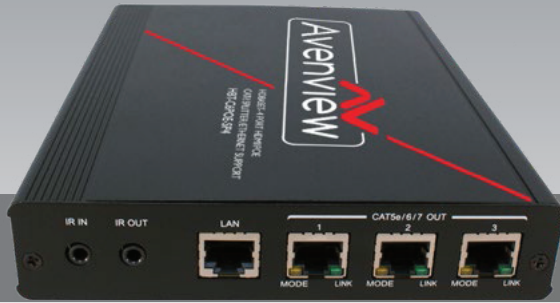

HTB-C6POE-SP4

HDBaseT HDMI 1X4 CAT5/6/7 Splitter
with Bi-Directional IR/POE/Ethernet & Local Out

CAT5/6/7 SPLITTER

KEY FEATURES

The Avenview HBT-C6POE-SP4 HDBaseT 1X4 HDMI CAT5/6/7 Splitter with POE, Bi-Directional IR and Ethernet has been designed to extend High Definition video and multi-channel digital audio formats to (4) four monitors.

- **Input:** HDMI with 3D & 4K2K, 1080p, HDCP and DVI compliant source devices;
- **Data Rate:** From 250Mbps up to 3Gbps;
- **PC Resolutions:** Up to VGA to WUXGA;
- **HD Resolutions:** Up to 4K2K (3840 x 2160 @30Hz and 4096 x 2160 @24Hz) 1080p (1920 x 1080p @60Hz);
- **Audio Supported:** LPCM 7.1CH, Dolby TrueHD, Dolby Digital Plus and DTS-HD Master Audio;
- **Audio Transmission:** (32-192kHz sample rate);
- **Distance:** Up to 100 meters through CAT6e/6a/7 cables;
- **Ethernet Transmission:** Rate up to 100Mbps;
- **Mode:** Standard 1080p @60Hz or TV EDID timing;
- **Service:** USB for manufacturer USE ONLY;
- **3D Support:** Follow by Display / TV's EDID;
- **POE Support:** ONLY with capable Receiver (RX Units);
- **IR Control:** Bi-directional IR control.

HBT-C6POE-SP4

LAYOUT 1

PANEL DESCRIPTION

- | | | |
|-------------|------------|------------|
| 1 HDMI IN | 2 Sync LED | 3 HDMI OUT |
| 4 Link LED | 5 EDID | 6 Service |
| 7 Power LED | 8 DC 24V | |

ITEM

SPECIFICATION

Video Format Support	HDMI, DVI
Unit Description	HDBaseT HDMI Transmitter
Video Bandwidth	Single-link 340MHz [10.2Gbps]
Supported Resolutions	1080p up to Ultra HD (3840 x 2160 @24/25/30Hz) 4K2K (4096 x 2160 @24Hz)
Audio Support	LPCM 7.1CH, Dolby TrueHD, Dolby Digital Plus and DTS-HD Master Audio
Cascadable	Yes
Input Connectors	1 x HDMI / 1 x 3.5mm IR IN / 1 x mini-USB / 1 x LAN port
Output Connectors	1 x HDMI Local OUT / 1 x 3.5mm IR OUT / 3 x CAT5e/6/7
IR Frequency	30~50kHz
Dimensions (L x W x H)	3" x 3.5" x 1" 190mm (L) x 145mm (W) x 30mm (H)
Weight	0.5 lbs 590g
Power Supply	24V / 2.7A DC
Power Consumption	36 Watt (max)