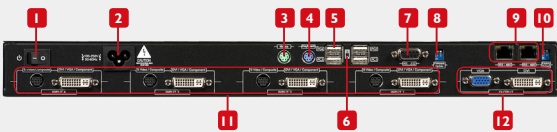

### KEY FEATURES

- Support Six most popular video formats: four VGA, four DVI/ HDMI, four component, four S-Video and four composite inputs
- Input resolution support from 640x480 to 1920x1200, interlaced or progressive.
- DVI & HDMI
- Support HDCP
- Dual outputs (DVI / VGA), 640x480 to 1920x1200.
- 4 Port Keyboard / Mouse Control with PS/2 Input and USB Outputs
- Video background available.
- Dynamic transition for video sizing and positioning
- Titles, borders and colored backgrounds.
- Resize, position, zoom & pan and blend output video.
- Several Image parameters and layouts can be saved in computers and can be loaded for later use.
- Video parameters adjustable (brightness, contrast, color temperature, etc.).
- Firmware upgradable for support of new features and technology enhancements.
- Control through RS-232/RS-485 over Cat-5 and IR Remote Control
- Can be cascaded to obtain more images using RS-485 control path
- Control protocol available for customer proprietary design
- IRU Size

### DVI-SPLITPRO-4K

LAYOUT 1

MONITOR/TV  
 Preset layout 1

- CABLE INDEX**
- Output
  - Input / Source
  - RS-232
  - PS/2 Ctrl
  - USB Ctrl

Preset Layout 2

Preset Layout 3

Preset Layout 4

### PANEL DESCRIPTION

- |                                 |                           |
|---------------------------------|---------------------------|
| <b>1</b> Power Switch           | <b>2</b> Power Supply     |
| <b>3</b> PS/2 Mouse             | <b>4</b> PS/2 Keyboard    |
| <b>5</b> USB (PC 1-4 Control)   | <b>6</b> USB To PC Switch |
| <b>7</b> Serial Control (RS232) | <b>8</b> Mode Setting     |
| <b>9</b> RS484 (Cascade)        | <b>10</b> Mode Setting    |
| <b>11</b> VGA Input             | <b>12</b> DVI/HDMI Output |