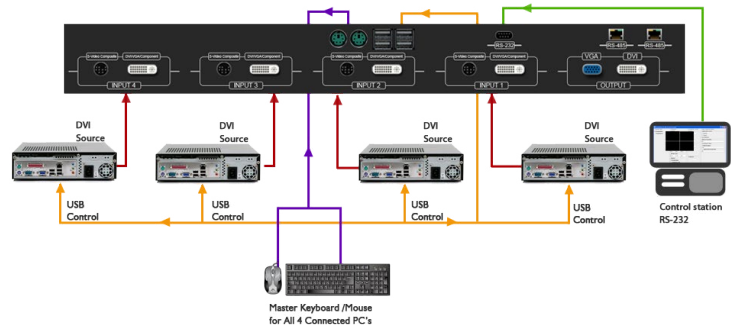

### KEY FEATURES

- Support Six most popular video formats: four VGA, four DVI/ HDMI, four component, four S-Video and four composite inputs
- Input resolution support from 640x480 to 1920x1200, interlaced or progressive.
- DVI & HDMI
- Support HDCP
- Dual outputs (DVI / VGA), 640x480 to 1920x1200.
- 4 Port Keyboard / Mouse Control with PS/2 Input and USB Outputs
- Video background available.
- Dynamic transition for video sizing and positioning
- Titles, borders and colored backgrounds.
- Resize, position, zoom & pan and blend output video.
- Several Image parameters and layouts can be saved in computers and can be loaded for later use.
- Video parameters adjustable (brightness, contrast, color temperature, etc.).
- Firmware upgradable for support of new features and technology enhancements.
- Control through RS-232/RS-485 over Cat-5 and IR Remote Control
- Can be cascaded to obtain more images using RS-485 control path
- Control protocol available for customer proprietary design
- IRU Size

### DVI-SPLITPRO-4K

LAYOUT 1

MONITOR/TV  
 Preset layout 1

- CABLE INDEX**
- Output
  - Input / Source
  - RS-232
  - PS/2 Ctrl
  - USB Ctrl

Preset Layout 2

Preset Layout 3

Preset Layout 4

### PANEL DESCRIPTION

- |                                 |                           |
|---------------------------------|---------------------------|
| <b>1</b> Power Switch           | <b>2</b> Power Supply     |
| <b>3</b> PS/2 Mouse             | <b>4</b> PS/2 Keyboard    |
| <b>5</b> USB (PC 1-4 Control)   | <b>6</b> USB To PC Switch |
| <b>7</b> Serial Control (RS232) | <b>8</b> Mode Setting     |
| <b>9</b> RS484 (Cascade)        | <b>10</b> Mode Setting    |
| <b>11</b> VGA Input             | <b>12</b> DVI/HDMI Output |