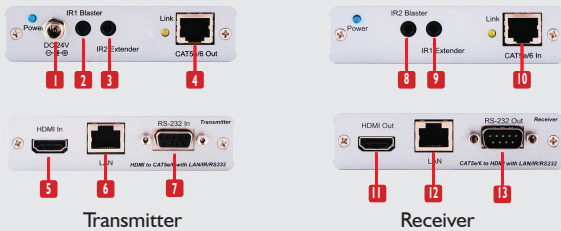

PANEL DESCRIPTION

1 DC 24V Power	2 IR 1 Blaster	11 HDMI OUT
3 IR 2 Extender	4 CAT 5e/6/7 Out	12 LAN Out
5 HDMI IN	6 LAN	13 RS 232 Out
7 RS 232 IN	8 IR 2 Blaster	
9 IR 1 Extender	10 CAT 5e/6/7 In