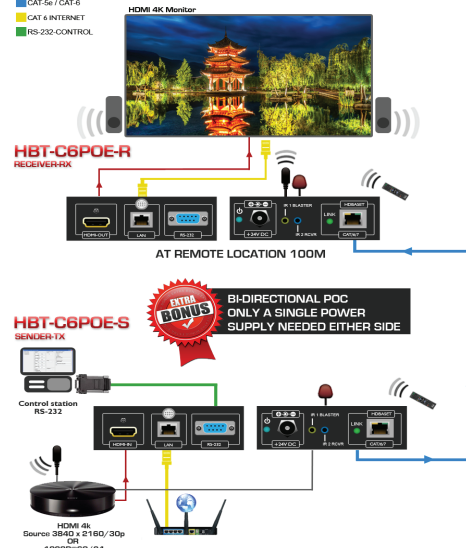

HBT-C6POE-SET

ITEM

SPECIFICATION

DESCRIPTION	HBT-C6POE-S	HBT-C6POE-R
Description	HDBaseT HDMI Transmitter	HDBaseT HDMI Receiver
Output Displays	1x 3.5mm IR Extender	1x CAT5e/6/7
Input	1x RS-232 1x LAN port 1x HDMI	1x 3.5mm IR Extender
Output	1x CAT5e/6/7 1x 3.5mm IR Blaster	1x 3.5mm IR Blaster 1x RS-232 1x LAN port 1x HDMI
HDCP	Yes	
Ethernet Speed	100Mbps	
Video Bandwidth	Single-link 300MHz [9Gbps]	
Supported Resolutions	480i~1080p@50/60, 1080p@24, 3D 4K@30 Up to Ultra HD (3840x2160@24/25/30Hz)	
CEC Support	Allow CEC bypass	
CAT5/6/7 Cable	4K2K: (3840X2160@30Hz) ~ 70meter (229feet) (CAT6e) FULL HD: (1080p) ~ 100meter (330feet) (CAT6e/6A)	
Audio Support	LPCM 7.1CH, Dolby TrueHD, Dolby Digital Plus and DTS-HD Master Audio	
IR Frequency	30~50kHz	
ESD Protection	Human body model — ±8kV (air-gap discharge) & ±4kV (contact discharge)	

**VIDEO WALL VIDEO PROCESSORS
MULTIVIEWERS DIGITAL SIGNAGE
EXTENDERS CONTROL CENTERS
SCALERS WIRELESS**

Toll Free 1.866.508.0269 | sales@avenview.com