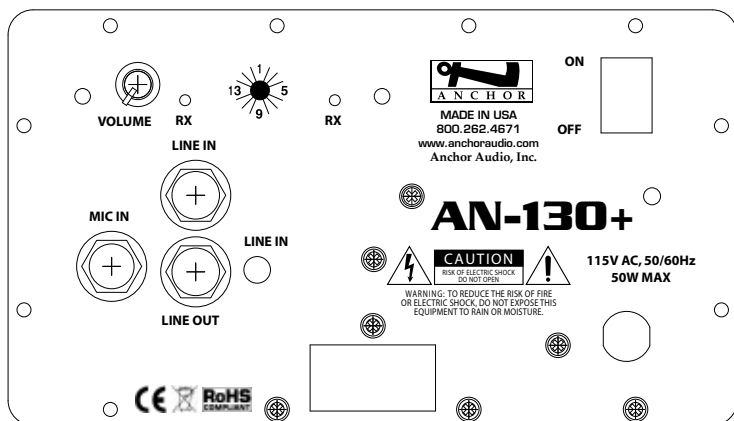

## FEATURES

- Reaches crowds of 150+
- 103 dB of clear sound
- 30W AC mode
- Optional built-in wireless receiver
- 3.5 mm AUX & 1/4" line input
- 1/4" wired mic input
- One 4.5" woofer
- One 10 mm dome tweeter
- Built-in bracket mount screws for easy installation (bracket with allen wrench sold separately)
- 1/4" line output to daisy chain multiple units
- Available in black or white

### Technical Specifications

Rated Power Output	30 watts
Max SPL @ Rated Power	103 dB ±3 dB @ 1 meter
Frequency Response	65 Hz - 18 kHz ± 3dB
Wireless Range	150' line of sight
Speaker Type	4.5" woofer, 10 mm dome tweeter
AC Power Requirements	110 - 125 VAC, 50/60 Hz 50W max
Export Model Power Requirements	208 - 240 VAC, 50/60 Hz 50W max
Fuse Rating	T 1.0A / 250V (internally mounted)
Export Model Fuse Rating	T 0.5A / 250V (internally mounted)
Dimensions (HWD)	9" x 8.5" x 5.5" (23 x 22 x 14 cm)
Weight	6 lbs / 2.7 Kg