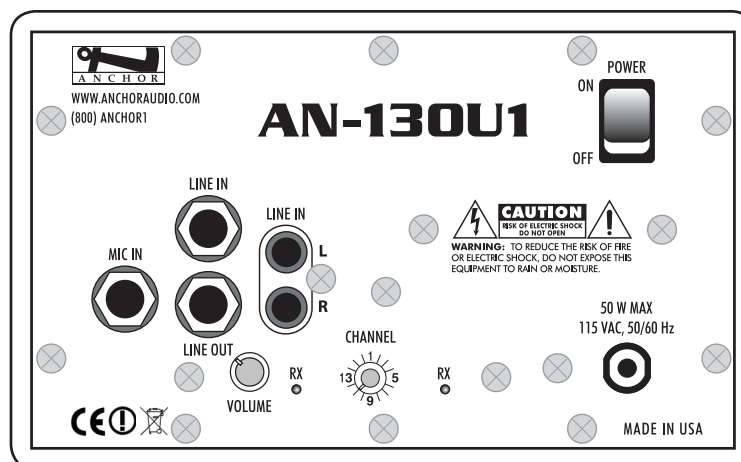

## AN-130 TECHNICAL SPECIFICATIONS

Rated Power Output	30 watts
Max SPL @ Rated Power	101 dB @ 1 meter
Frequency Response	65 Hz – 18 kHz ± 3 dB
Speaker Type	4.5" woofer, 10 mm dome tweeter
AC Power Reqs.	110 - 125 VAC, 50/60 Hz
Export Model	208 - 240 VAC, 50/60 Hz (50W max)
Fuse Rating	T 1.0A / 250V
Export Model	T 0.5A / 250V (internally mounted)
Dimensions (HWD)	5.25 x 8.4 x 9" / 13 x 21 x 23 cm
Weight	8.5 lbs / 3.8 Kg