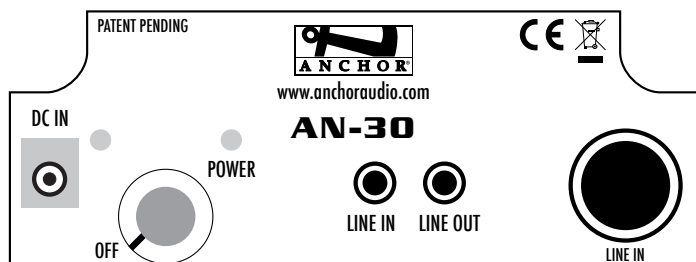

AN-30

Speaker Monitor

Perfect for...

- Classrooms
- AV Carts
- Studio
- Conference Rooms
- Dance Practice
- Install & Integration Projects
- and more!

MADE IN THE USA

SIX YEAR WARRANTY

AN-30

FEATURES

- Reaches crowds of 100+
- 100 dB of clear sound
- 30W AC mode
- 3.5 mm AUX line input
- One 4.5" woofer
- Built-in bracket mount screws for easy installation (bracket with allen wrench sold separately)
- 3.5 mm AUX line output to daisy chain multiple units

(AN-30 Back Panel)

AN-30 Model	
AN-30	AN-30 - black (includes AC-30)
AN-30 Package	
AN-30CP	One AN-30 (includes AC-30) and one wall mounted bracket with allen wrench (SB-30)
Accessories	
MINI-15ST	Stereo mini-plug cable - 15 ft.
SB-30	180° tilt wall or ceiling mount bracket
SS-300	Speaker stand
AC-30	AN-MINI adapter

Technical Specifications	
Rated Power Output	30 watts
Max SPL @ Rated Power	100 dB ±3 dB @ 1 meter
Frequency Response	100 Hz - 15 kHz
Speaker Type	4.5" Neodymium woofer
Line Out Jack	Line level, 3.5 mm - stereo
Line In Jack	Line level, 3.5 mm stereo & 1/4" phone - mono
DC Input Jack	12 -20V, 2A Min
Dimensions (HWD)	5.5" x 6" x 5.5" (14 x 15.2 x 14 cm)
Weight	1.5 lbs / 0.68 Kg