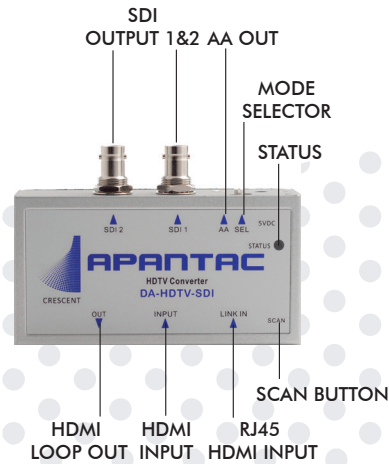

SDI CONVERSION

DA-SDI-HDTV

SDI to HDMI / DVI Converter with looping inputs

SDI-HDTV-II

SDI to HDMI / DVI Converter

DA-HDTV-SDI

HDMI to SDI Converter with looping input and dual output built-in Interlacer for 1080p in / 1080i out

RJ45 TO HDMI and DVI ADAPTER CABLES

ANALOG AUDIO CABLE

MODEL	DA-SDI-HDTV	SDI-HDTV-II	DA-HDTV-SDI
DESCRIPTION	SDI to HDMI/DVI Converter with 2 Looping Inputs 3G, 1080p, HDMI 1.3	Simple SDI to HDMI/DVI Converter	HDMI to SDI Converter with Looping Outputs 3G
INPUT	1 x SDI Data Rate: 125 Mbps to 2.97 Gbps	1 x SDI Data Rate: 125 Mbps to 2.97 Gbps	1 x HDMI, 1 x RJ45 (HDMI) Supports HDMI 1.3, up to 1080p
OUTPUT	RJ45 with HDMI or DVI Adapter HDMI 1.3 up to 1080p	HDMI Type A	2 x SDI (1080p, 1080i, 720p, 480i)
AUDIO	Passes through 16 channels of Embedded Audio	Selectable Stereo Analog Audio pair	Passes through 8 channels of Embedded Audio and Stereo Analog Audio via phone jack
POWER	5V DC	5V DC or USB	5V DC 3A
WEIGHT	1 lb (0.45 kg)	1 lb (0.45 kg)	1.2 lb (0.55 kg)
DIMENSIONS	62 mm W x 113 mm D x 29 mm H	62 mm W x 113 mm D x 29 mm H	62 mm W x 113 mm D x 40 mm H
MOUNT	Magnetic	Magnetic	Magnetic

Composite to SDI Converter without Scaler

CVBS-SDI

MODEL	SDI-CVBS-S	SDI-CVBS	CVBS-SDI
DESCRIPTION	3G/HD/SD-SDI to CVBS Converter	SD-SDI to CVBS Converter	CVBS to SDI Converter
INPUTS	3G/HD/SD-SDI	SD-SDI	CVBS (PAL/NTSC), AA Audio
VIDEO OUTPUTS	SDI Loop-out, CVBS, YC	2 x CVBS	2 x SDI
AUDIO OUTPUTS	AA Stereo, Coax	AA Audio	SDI Embedded
ELECTRICAL	12V DC		
DIMENSIONS	117 mm W x 120 mm D x 25 mm H		