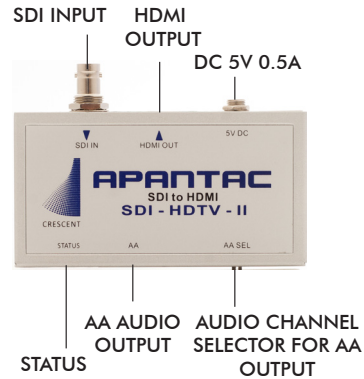

SDI CONVERSION

DA-SDI-HDTV

SDI to HDMI / DVI Converter with looping inputs

SDI-HDTV-II

SDI to HDMI / DVI Converter

DA-HDTV-SDI

HDMI to SDI Converter with looping input and dual output built-in Interlacer for 1080p in / 1080i out

RJ45 TO HDMI and DVI ADAPTER CABLES

ANALOG AUDIO CABLE

MODEL	DA-SDI-HDTV	SDI-HDTV-II	DA-HDTV-SDI
DESCRIPTION	SDI to HDMI/DVI Converter with 2 Looping Inputs 3G, 1080p, HDMI 1.3	Simple SDI to HDMI/DVI Converter	HDMI to SDI Converter with Looping Outputs 3G
INPUT	1 x SDI Data Rate: 125 Mbps to 2.97 Gbps	1 x SDI Data Rate: 125 Mbps to 2.97 Gbps	1 x HDMI, 1 x RJ45 (HDMI) Supports HDMI 1.3, up to 1080p
OUTPUT	RJ45 with HDMI or DVI Adapter HDMI 1.3 up to 1080p	HDMI Type A	2 x SDI (1080p, 1080i, 720p, 480i)
AUDIO	Passes through 16 channels of Embedded Audio	Selectable Stereo Analog Audio pair	Passes through 8 channels of Embedded Audio and Stereo Analog Audio via phone jack
POWER	5V DC	5V DC or USB	5V DC 3A
WEIGHT	1 lb (0.45 kg)	1 lb (0.45 kg)	1.2 lb (0.55 kg)
DIMENSIONS	62 mm W x 113 mm D x 29 mm H	62 mm W x 113 mm D x 29 mm H	62 mm W x 113 mm D x 40 mm H
MOUNT	Magnetic	Magnetic	Magnetic

Composite to SDI Converter without Scaler

CVBS-SDI

MODEL	SDI-CVBS-S	SDI-CVBS	CVBS-SDI
DESCRIPTION	3G/HD/SD-SDI to CVBS Converter	SD-SDI to CVBS Converter	CVBS to SDI Converter
INPUTS	3G/HD/SD-SDI	SD-SDI	CVBS (PAL/NTSC), AA Audio
VIDEO OUTPUTS	SDI Loop-out, CVBS, YC	2 x CVBS	2 x SDI
AUDIO OUTPUTS	AA Stereo, Coax	AA Audio	SDI Embedded
ELECTRICAL	12V DC		
DIMENSIONS	117 mm W x 120 mm D x 25 mm H		