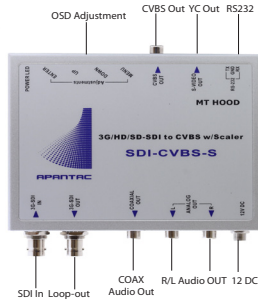

RJ45 TO HDMI and DVI ADAPTER CABLES

ANALOG AUDIO CABLE

MODEL	DA-SDI-HDTV	SDI-HDTV-II	DA-HDTV-SDI
DESCRIPTION	SDI to HDMI/DVI Converter with 2 Looping Inputs 3G, 1080p, HDMI 1.3	Simple SDI to HDMI/DVI Converter	HDMI to SDI Converter with Looping Outputs 3G
INPUT	1 x SDI Data Rate: 125 Mbps to 2.97 Gbps	1 x SDI Data Rate: 125 Mbps to 2.97 Gbps	1 x HDMI, 1 x RJ45 (HDMI) Supports HDMI 1.3, up to 1080p
OUTPUT	RJ45 with HDMI or DVI Adapter HDMI 1.3 up to 1080p	HDMI Type A	2 x SDI (1080p, 1080i, 720p, 480i)
AUDIO	Passes through 16 channels of Embedded Audio	Selectable Stereo Analog Audio pair	Passes through 8 channels of Embedded Audio and Stereo Analog Audio via phone jack
POWER	5V DC	5V DC or USB	5V DC 3A
WEIGHT	1 lb (0.45 kg)	1 lb (0.45 kg)	1.2 lb (0.55 kg)
DIMENSIONS	62 mm W x 113 mm D x 29 mm H	62 mm W x 113 mm D x 29 mm H	62 mm W x 113 mm D x 40 mm H
MOUNT	Magnetic	Magnetic	Magnetic

SDI CONVERSIONS

SDI-CVBS-S

3G/HD/SD-SDI to Composite Converter with Scaler

SDI-CVBS-S

SDI-CVBS

SDI to Composite Converter without Scaler

SDI-CVBS

CVBS-SDI

Composite to SDI Converter without Scaler

CVBS-SDI

MODEL	SDI-CVBS-S	SDI-CVBS	CVBS-SDI
DESCRIPTION	3G/HD/SD-SDI to CVBS Converter	SD-SDI to CVBS Converter	CVBS to SDI Converter
INPUTS	3G/HD/SD-SDI	SD-SDI	CVBS (PAL/NTSC), AA Audio
VIDEO OUTPUTS	SDI Loop-out, CVBS, YC	2 x CVBS	2 x SDI
AUDIO OUTPUTS	AA Stereo, Coax	AA Audio	SDI Embedded
ELECTRICAL	12V DC		
DIMENSIONS	117 mm W x 120 mm D x 25 mm H		