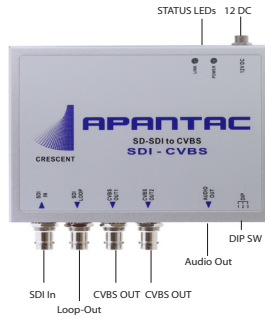

SDI CONVERSION

DA-SDI-HDTV

SDI to HDMI / DVI Converter with looping inputs

SDI-HDTV-II

SDI to HDMI / DVI Converter

DA-HDTV-SDI

HDMI to SDI Converter with looping input and dual output built-in Interlacer for 1080p in / 1080i out

RJ45 TO HDMI and DVI ADAPTER CABLES

ANALOG AUDIO CABLE

MODEL	DA-SDI-HDTV	SDI-HDTV-II	DA-HDTV-SDI
DESCRIPTION	SDI to HDMI/DVI Converter with 2 Looping Inputs 3G, 1080p, HDMI 1.3	Simple SDI to HDMI/DVI Converter	HDMI to SDI Converter with Looping Outputs 3G
INPUT	1 x SDI Data Rate: 125 Mbps to 2.97 Gbps	1 x SDI Data Rate: 125 Mbps to 2.97 Gbps	1 x HDMI, 1 x RJ45 (HDMI) Supports HDMI 1.3, up to 1080p
OUTPUT	RJ45 with HDMI or DVI Adapter HDMI 1.3 up to 1080p	HDMI Type A	2 x SDI (1080p, 1080i, 720p, 480i)
AUDIO	Passes through 16 channels of Embedded Audio	Selectable Stereo Analog Audio pair	Passes through 8 channels of Embedded Audio and Stereo Analog Audio via phone jack
POWER	5V DC	5V DC or USB	5V DC 3A
WEIGHT	1 lb (0.45 kg)	1 lb (0.45 kg)	1.2 lb (0.55 kg)
DIMENSIONS	62 mm W x 113 mm D x 29 mm H	62 mm W x 113 mm D x 29 mm H	62 mm W x 113 mm D x 40 mm H
MOUNT	Magnetic	Magnetic	Magnetic

SDI CONVERSIONS

SDI-CVBS-S

3G/HD/SD-SDI to Composite Converter with Scaler

SDI-CVBS-S

SDI-CVBS

SDI to Composite Converter without Scaler

SDI-CVBS

CVBS-SDI

Composite to SDI Converter without Scaler

CVBS-SDI

MODEL	SDI-CVBS-S	SDI-CVBS	CVBS-SDI
DESCRIPTION	3G/HD/SD-SDI to CVBS Converter	SD-SDI to CVBS Converter	CVBS to SDI Converter
INPUTS	3G/HD/SD-SDI	SD-SDI	CVBS (PAL/NTSC), AA Audio
VIDEO OUTPUTS	SDI Loop-out, CVBS, YC	2 x CVBS	2 x SDI
AUDIO OUTPUTS	AA Stereo, Coax	AA Audio	SDI Embedded
ELECTRICAL	12V DC		
DIMENSIONS	117 mm W x 120 mm D x 25 mm H		