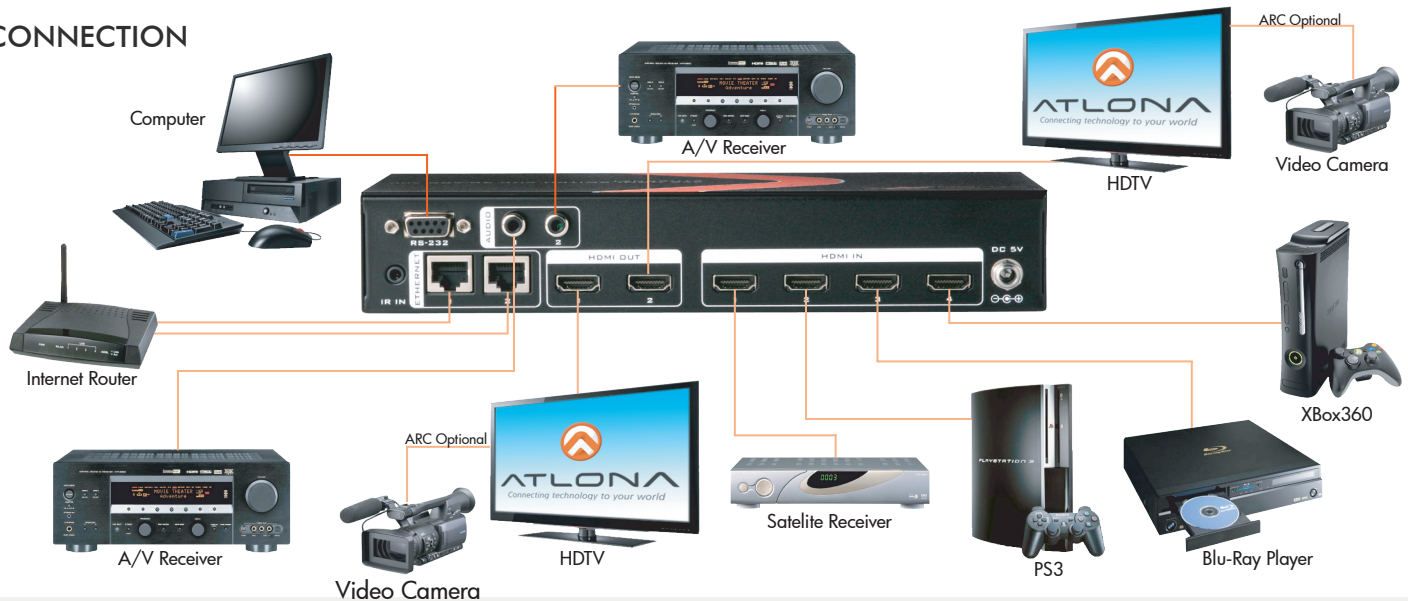

FEATURES

- Four HDMI inputs and two HDMI outputs
- Allows for two bi-directional HDMI Ethernet Channel pass through
- HDMI Audio Return Channel capable
- Supports HDCP
- Supports Deep colors up to 36-bit colors at 1080p 60Hz
- Supports Dolby TrueHD and DTS-HD Master Audio pass through ability when using an HDMI cable
- Digital audio de-embedding through the S/PDIF outputs

SPECIFICATIONS

Bandwidth Frequency	2.25Gbps (single link)
Input ports	4 HDMI (female type)
Output ports	2 HDMI (female type) 2 Ethernet port 2 S/PDIF port 1 IR 3.5m port
Resolution outputs	Video: 480i, 576i, 1080i 480p, 576p, 720p, 1080p 1080p24Hz Vesa: 640x480, 768x576, 800x600, 1024x768 1280x960, 1400x1050, 1600x1200
Dimensions	9.5x4.35x2(in) or 240x110x50(mm) - WxDxH
Weight	1.8 lbs or .81kg
Temperature	<u>Operating:</u> 32°F to 104°F or 0°C to 40°C <u>Storage:</u> -4°F to 140°F or -20°C to 60°C
Power Consumption	4.1W

PACKAGE CONTENTS

- HDMI 4 by 2 switcher
- 5v DC power supply adaptor
- IR receiver module
- Remote control
- User Manual

CONNECTION

Atlona Professional products are designed and engineered for professional installers and integrators

atlona.com