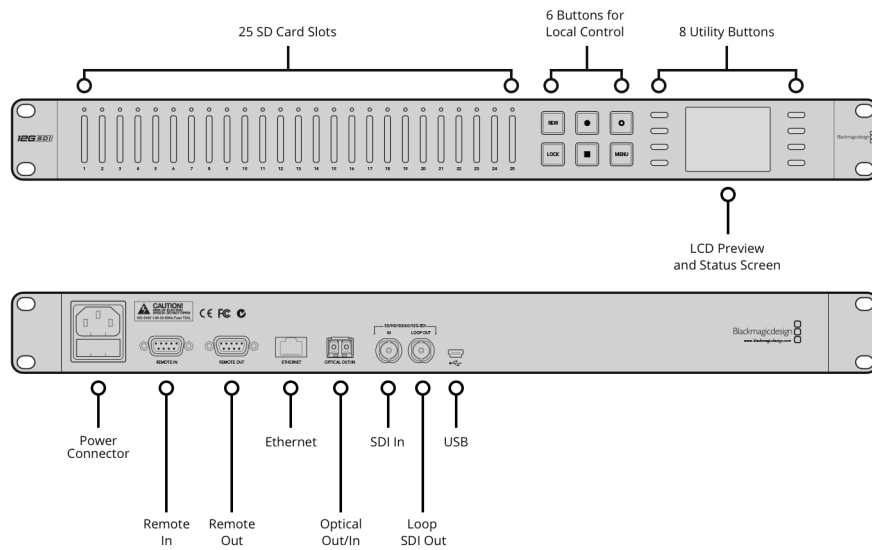

Standards

SD Format Support

525i59.94 NTSC, 625i50 PAL

HD Format Support

720p50, 59.94
1080p23.98, 24, 25, 29.97, 30, 59.94, 60
1080PsF23.98, 24
1080i 60

Ultra HD Format Support

2160p23.98, 24, 25, 29.97, 30, 50, 59.94, 60.

SDI Compliance

SMPTE 259M, 292M, 296M, 425M

Audio Sampling

Television standard sample rate of 48 kHz and 24 bit uncompressed.

Video Sampling

4:2:2

Codecs

Supports H.265@ 4:2:0 with AAC audio

Software

Software Included

Blackmagic Duplicator

Internal Software Upgrade

Firmware built into software driver.
Loaded at system start, or via updater software.

Display

1x built in high res LCD 320 x 240 for menu settings, status, format, audio level and total number of SD cards.