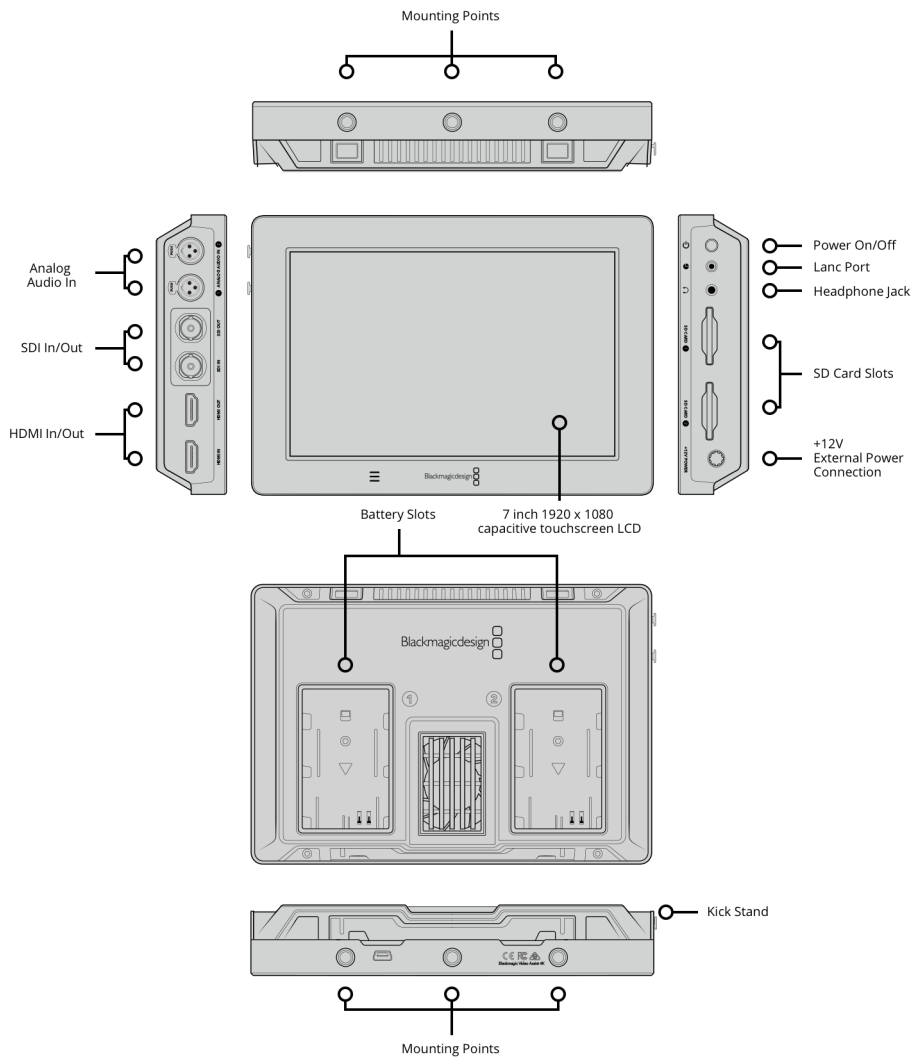

SD Interface

Dual UHS-II SD slots

Storage Type

Removable SDXC UHS-II, SDXC UHS-I and SDHC UHS-I SD cards. Supports DS, HS, SDR12, SDR25, DDR50, SDR50 and SDR104 SD cards.

Recorder Control

Integrated capacitive touchscreen LCD with onscreen controls for settings and navigating menus.

Screen Dimensions

7" 1200 x 1080 capacitive touchscreen LCD.

Recorder Configuration

Via the device's USB port or the device's user interface.

Computer Interface

1 x Mini-B USB 2.0 connector for initial setup, software updates and Video Assist Utility software control.