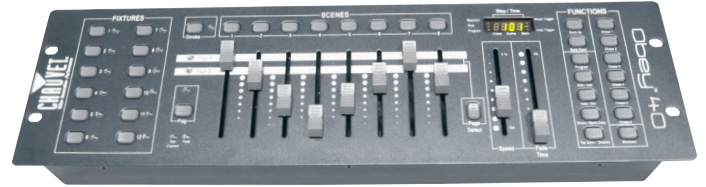

Obey™ 40

FEATURES

- Universal DMX controller capable of handling all the complexities of today's lighting fixtures
- Easily control up to 12 intelligent lights with up to 16 channels each
- Includes 192 channels of DMX control and 30 banks of 8 scenes for a maximum of 240 scenes
- Enhance light shows with 6 sets of chase effects containing 240 scenes
- Increase effects with fog and strobe control, reversible sliders, beat activation, tap-sync and auto run
- Capability to grab any fixture on the fly, reassign channels and sequentially link chases
- Increase flexibility with MIDI compatibility and DMX polarity selector
- Conveniently mounts using the 3-space (3U) mounting rack

Weight: 5.7 lb (2.6 kg)

Size: 19 x 3.5 x 6.7 in (483 x 89 x 171 mm)