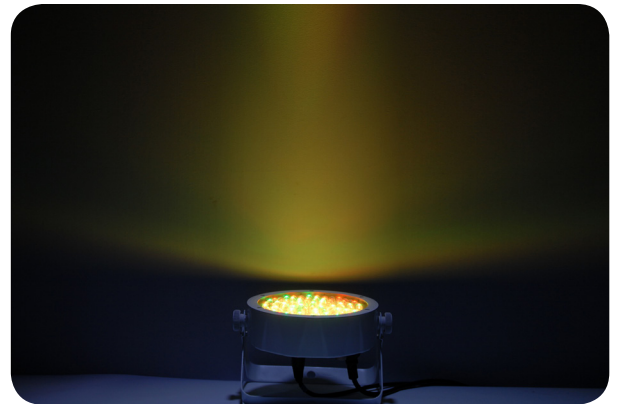

Weight: 2.7 lbs (1.2 kg)

Size: 9.5 x 8.8 x 2.2 in (241 x 224 x 56 mm)

(Shown with TRUSST®)