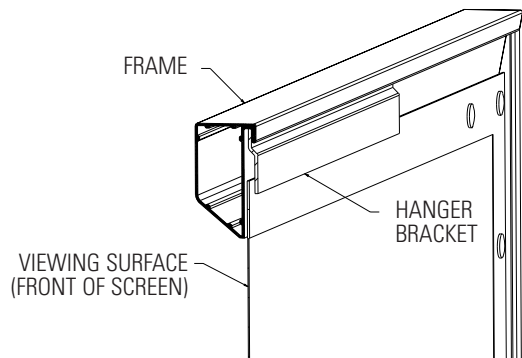

VIDEO FORMAT

Viewing Area H x W		Nominal Diagonal		Overall Dimensions		Da-Mat™	High Contrast Da-Mat™	Da-Tex™ (Rear)	Pearl- escent	Cinema Vision	High Contrast Cinema Vision	High Contrast Cinema Perf	High Power	Dual Vision	Audio Vision	High Contrast Audio Vision
in.	cm.	in.	cm.	in.	cm.											
36" x 48"	91 x 122	60"	152	42" x 54"	107 x 137	x	x	x	x	x	x	x	x	x	x	x
43" x 57.5"	109 x 146	72"	183	49" x 63.5"	124 x 161	x	x	x	x	x	x	x	x	x	x	x
50.5" x 67"	128 x 170	84"	213	56.5" x 73"	144 x 185	x	x	x	x	x	x	x	x	x	x	x
57.5" x 77"	146 x 196	96"	244	63.5" x 83"	161 x 211	x	x	x	x	x	x	x	x	x	x	x
60" x 80"	152 x 203	100"	254	66" x 86"	168 x 224	x	x	x	x	x	x	x	x	x	x	x
72" x 96"	183 x 244	120"	305	78" x 102"	198 x 259	x	x	x	x	x	x	x	x	x	x	x
90" x 120"	229 x 305	150"	381	96" x 126"	244 x 320	x	x	x	x	x	x	x		x	x	x
108" x 144"	274 x 366	180"	457	114" x 150"	290 x 381	x	x	x	x	x	x			x		
120" x 160"	305 x 406	200"	508	126" x 166"	320 x 422	x	x	x	x	x				x		
144" x 192"	366 x 488	240"	610	150" x 198"	381 x 503	x	x	x	x	x				x		

HDTV FORMAT

Viewing Area H x W		Nominal Diagonal		Overall Dimensions		Da-Mat™	High Contrast Da-Mat™	Da-Tex™ (Rear)	Pearl- escent	Cinema Vision	High Contrast Cinema Vision	High Contrast Cinema Perf	High Power	Dual Vision	Audio Vision	High Contrast Audio Vision
in.	cm.	in.	cm.	in.	cm.											
37.5" x 67"	95 x 170	77"	196	43.5" x 73"	110 x 185	x	x	x	x	x	x	x	x	x	x	x
45" x 80"	114 x 203	92"	234	51" x 86"	130 x 218	x	x	x	x	x	x	x	x	x	x	x
52" x 92"	132 x 234	106"	269	58" x 98"	147 x 249	x	x	x	x	x	x	x	x	x	x	x
54" x 96"	137 x 244	110"	279	60" x 102"	152 x 259	x	x	x	x	x	x	x	x	x	x	x
58" x 104"	147 x 264	119"	302	64" x 110"	163 x 279	x	x	x	x	x	x	x	x	x	x	x
65" x 116"	165 x 295	133"	338	71" x 122"	180 x 310	x	x	x	x	x	x	x	x	x	x	x
78" x 139"	198 x 353	159"	404	84" x 145"	213 x 368	x	x	x	x	x	x			x	x	x
94.5" x 168"	240 x 427	193"	490	100.5" x 174"	255 x 442	x	x	x	x	x				x		
108" x 192"	274 x 488	220"	559	114" x 198"	290 x 503	x	x	x	x	x				x		

Frame available with Pro-Trim finish. Pro-Trim is a fabric frame covering that aesthetically enhances the appearance of the installation while absorbing light that surrounds the viewing area. Additional charge.