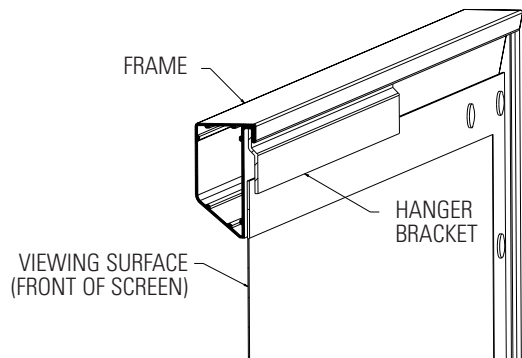

CINEMA CONTOUR

Permanently Mounted Wall Screen

- Designed for mounting on the wall or into a wall opening.
- Cinema Contour has a 45° angle cut frame for a sleek, modern appearance.
- Provides a perfectly flat viewing surface for video projection applications.
- Surface mounts to back of black powder coated frame that provides a masking border.

Da-Mat™, High Contrast Da-Mat™, Da-Tex™ (Rear), Pearlescent, Cinema Vision, High Contrast Cinema Vision and Dual Vision fabrics will be seamless up to 12' high. High Power fabric will be seamless up to 6' high. Audio Vision, High Contrast Audio Vision and High Contrast Cinema Perf will be seamless up to 8' high.

HDTV FORMAT

Viewing Area H x W		Nominal Diagonal		Overall Dimensions		Da-Mat™	High Contrast Da-Mat™	Da-Tex™ (Rear)	Pearl- escent	Cinema Vision	High Contrast Cinema Vision	High Contrast Cinema Perf	High Power	Dual Vision	Audio Vision	High Contrast Audio Vision
in.	cm.	in.	cm.	in.	cm.											
37.5" x 67"	95 x 170	77"	196	43.5" x 73"	110 x 185	x	x	x	x	x	x	x	x	x	x	x
45" x 80"	114 x 203	92"	234	51" x 86"	130 x 218	x	x	x	x	x	x	x	x	x	x	x
52" x 92"	132 x 234	106"	269	58" x 98"	147 x 249	x	x	x	x	x	x	x	x	x	x	x
54" x 96"	137 x 244	110"	279	60" x 102"	152 x 259	x	x	x	x	x	x	x	x	x	x	x
58" x 104"	147 x 264	119"	302	64" x 110"	163 x 279	x	x	x	x	x	x	x	x	x	x	x
65" x 116"	165 x 295	133"	338	71" x 122"	180 x 310	x	x	x	x	x	x	x	x	x	x	x
78" x 139"	198 x 353	159"	404	84" x 145"	213 x 368	x	x	x	x	x	x			x	x	x
94.5" x 168"	240 x 427	193"	490	100.5" x 174"	255 x 442	x	x	x	x	x				x		
108" x 192"	274 x 488	220"	559	114" x 198"	290 x 503	x	x	x	x	x				x		