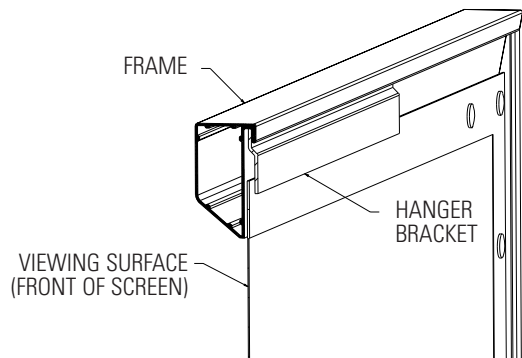

CINEMA CONTOUR

Permanently Mounted Wall Screen

- Designed for mounting on the wall or into a wall opening.
- Cinema Contour has a 45° angle cut frame for a sleek, modern appearance.
- Provides a perfectly flat viewing surface for video projection applications.
- Surface mounts to back of black powder coated frame that provides a masking border.

Da-Mat™, High Contrast Da-Mat™, Da-Tex™ (Rear), Pearlescent, Cinema Vision, High Contrast Cinema Vision and Dual Vision fabrics will be seamless up to 12' high. High Power fabric will be seamless up to 6' high. Audio Vision, High Contrast Audio Vision and High Contrast Cinema Perf will be seamless up to 8' high.

VIDEO FORMAT

Viewing Area H x W		Nominal Diagonal		Overall Dimensions		Da-Mat™	High Contrast Da-Mat™	Da-Tex™ (Rear)	Pearl- escent	Cinema Vision	High Contrast Cinema Vision	High Contrast Cinema Perf	High Power	Dual Vision	Audio Vision	High Contrast Audio Vision
in.	cm.	in.	cm.	in.	cm.											
36" x 48"	91 x 122	60"	152	42" x 54"	107 x 137	x	x	x	x	x	x	x	x	x	x	x
43" x 57.5"	109 x 146	72"	183	49" x 63.5"	124 x 161	x	x	x	x	x	x	x	x	x	x	x
50.5" x 67"	128 x 170	84"	213	56.5" x 73"	144 x 185	x	x	x	x	x	x	x	x	x	x	x
57.5" x 77"	146 x 196	96"	244	63.5" x 83"	161 x 211	x	x	x	x	x	x	x	x	x	x	x
60" x 80"	152 x 203	100"	254	66" x 86"	168 x 224	x	x	x	x	x	x	x	x	x	x	x
72" x 96"	183 x 244	120"	305	78" x 102"	198 x 259	x	x	x	x	x	x	x	x	x	x	x
90" x 120"	229 x 305	150"	381	96" x 126"	244 x 320	x	x	x	x	x	x	x		x	x	x
108" x 144"	274 x 366	180"	457	114" x 150"	290 x 381	x	x	x	x	x	x			x		
120" x 160"	305 x 406	200"	508	126" x 166"	320 x 422	x	x	x	x	x	x			x		
144" x 192"	366 x 488	240"	610	150" x 198"	381 x 503	x	x	x	x	x	x			x		