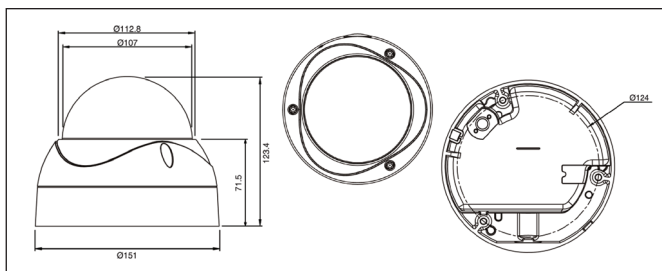

EHH5241

HDcctv 1080p Outdoor IR Vandal Dome

Features

- HDcctv Megapixel real time 1920x1080 or 1280x720 HD video over coax for superlative image detail
- HDcctv Alliance Base Line Compliance
- True day/night operation with automatic ICR module
- Includes DNR to improve picture clarity while enabling DVRs to improve disk storage utilization
- 3-9mm AI VF megapixel lens captures the desired field of view
- Easy to use OSD setup menu
- The flexible angle viewing of its 3-Axis design allows wall or ceiling mounting
- Vandal Resistant construction able to withstand intentional damage
- IP66 weather resistant rating means that it will withstand the elements in outdoor conditions
- IR distance up to 100 feet
- Surface Mount; optional wall arm mount bracket available
- Supports video outputs of 1080i60/50; 1080p30/25; 720p60/50/30/25 (field select)
- S/D Analog Test TV Out for setup, aim and focus using a standard hand held test monitor
- Dual power source 12VDC/24VAC
- BLC & Electronic WDR functions handle bright and unbalanced lighting conditions

Dimensions: mm/in

Ordering Info

EHH5241: 720/1080 Megapixel over coax IR Vandal Dome

1920 x 1080
Megapixel

2.1
Megapixel

True D/N
True Day/Night

IP66
Weather Resistant

POWER
12VDC/24VAC