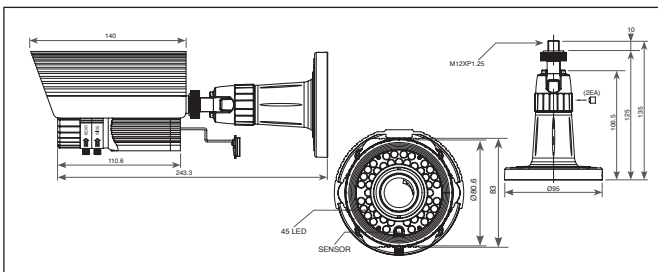

Dimensions: mm/in

Ordering Info

EZ750: Day/Night IR Bullet, Black, 720+TVL, 2.8-12mm

720+ Ultra Series	720+ TVL	True D/N	Waterproof IP67	POWER 12VDC/ 24VAC	Heater	OSD
DIGITAL WDR	2D Noise Reduction	HSBLC	Cable Management Solution	IR Distance 160 Feet		

Specifications

Part Number	EZ750
Pickup Device	1/3" 960H Sony Exview HAD CCD II
Video Format	NTSC or PAL
Picture Elements	1020 x 508 (NTSC) 1020 x 508 (NTSC)
Effective Pixels (NTSC PAL)	976 x 494 (NTSC) 976 x 582 (PAL)
Scanning System	2:1 Interlace
Scanning Frequency	H: 15.734 KHz, V: 59.94 Hz H: 15.625KHz, V: 50Hz
Horizontal Resolution	720+ TVL
Sensitivity	0 lux with IR on .05 lux native from sensor
Sensitivity IR on	0 Lux
S/N Ratio	Over 50dB (AGC off)
Electronic Shutter	1/60s~1/100,000s
Video Output	BNC 1.0Vp-p 75Ω
Gamma Correction	0.45
Lens Type	2.8-12mm
Lens Options	Varifocal
BLC	OFF/BLC/HSBLC
Gain Control	Low light auto, bright light auto, manual selectable
White Balance	ATW/One Push/User2/Anti-Crawl/Manual/Push Lock
Sync Mode	Internal Sync
IR LED	45 Smart LEDs
IR Wave Length	850nm
IR Distance	Up to 50M/164 ft
IR Configuration	Split glass isolation prevents internal reflections
Day/Night	Auto/ Color/BW
OSD Menu	Built-in Joystick
OSD Languages	English, Spanish, French, Chinese, German, Japanese, Portuguese, Russian
Digital Noise Reduction	2D On/Off (Level adjustable)
ATR	On/Off (3 levels each adjustable for luminance and contrast)
Wide Dynamic Range	On/Off (3 levels each adjustable for luminance and contrast)
Motion Detection	Off/On for 4 selectable zones (On screen indication on alarm)
Privacy Mask	Off/On for 4 selectable zones
Environmental	IP67 Waterproof
Power Source	12VDC/24VAC
Power Consumption	850mA, 1.1A (heater on) 10W, 21W (heater on)
Operating Temp	-40°F~-122°F -40°C~50°C
Dimensions (in mm)	3.8 x 3.26 x 4.35 98.6 x 83 x 110.6
Weight (lbs gm)	1.98 lbs 900g
Heater	Yes, built-in
Mount	Mount Bracket Included
Certifications	CE/FCC