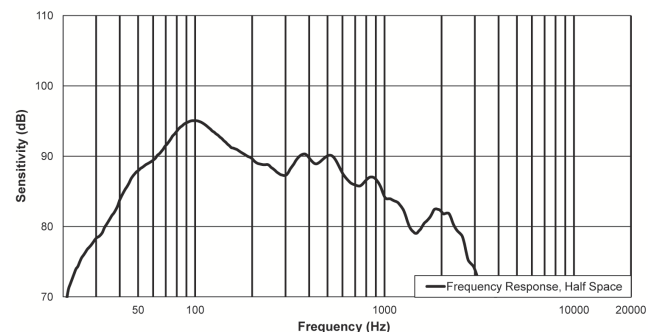

Technical specifications

Frequency Response (-3 dB):	60 Hz - 100 Hz ¹
Frequency Range (-10 dB):	40 Hz - 300 Hz ¹
Axial Sensitivity:	95 dB ¹
Maximum SPL:	133 dB ²
Rec. High-Pass Frequency:	35 Hz
Power Handling:	400 W continuous, 1600 W peak
LF Transducer:	EVS-15C 381 mm (15 in)
Nominal Impedance:	8 Ohms

1. Half Space Measurement.
2. Maximum SPL is measured at 1 m using broadband pink noise at rated peak power rating.

System overview

Frequency response:

Dimensions:

Ordering information

EKX-15S

Passive 15-inch subwoofer, black
Order number **EKX-15S**