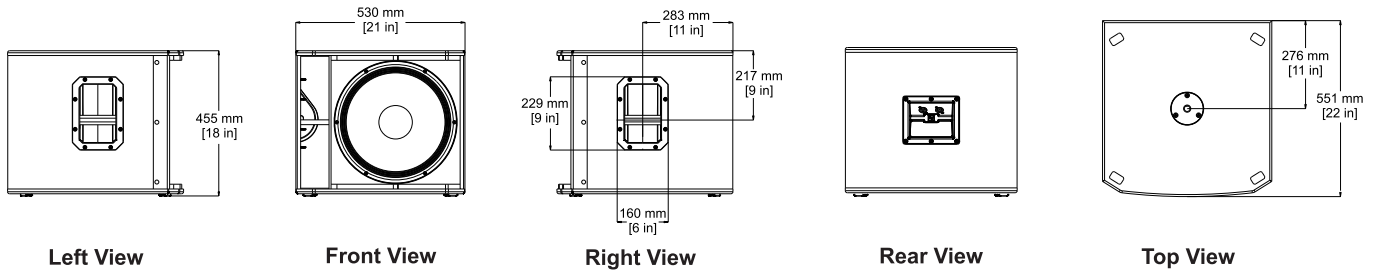

Minimum Impedance:	7.5 Ohms
Connectors:	Dual NL4
Enclosure:	15 mm plywood with EVCoat
Grille:	18 AWG steel with powdercoat
Dimensions (H x W x D):	455 in x 530 mm x 551 mm (18 in x 21 in x 22 in)
Net Weight:	24.9 kg (55.0 lb)
Shipping Weight:	31.3 kg (69.0 lb)

1. Half Space Measurement.
2. Maximum SPL is measured at 1 m using broadband pink noise at rated peak power rating.

System overview

Frequency response:

Dimensions:

Ordering information

EKX-15S

Passive 15-inch subwoofer, black
Order number **EKX-15S**