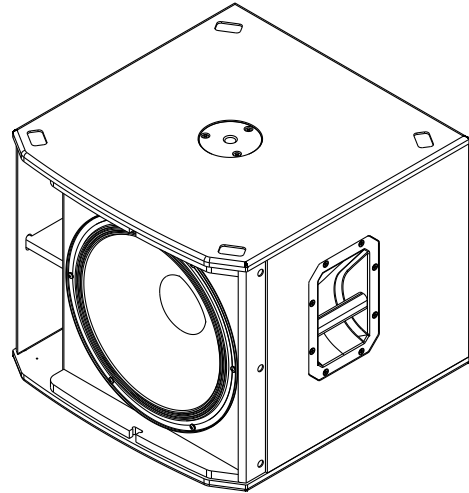

EKX-15S

- 1600 W (peak), 133 dB SPL utilizing high-sensitivity transducers designed and engineered by EV.
- Lightweight, compact 15-mm wood enclosure with internal bracing and durable EVCoat finish.
- Large slot ports for low distortion and excellent bass extension.
- Metal grille reinforcement bar.
- M20 threaded pole mount plate.

The EKX series is the newest member of the Electro-Voice portable loudspeaker family, and combines legendary EV sound quality and reliability with the latest technology — all in a compact package suitable for a wide range of sound reinforcement scenarios, including musicians/DJs and live/club/installed sound applications. The EKX series features eight (8) models (four (4) powered and four (4) passive), including 12-inch and 15-inch two-way models and 15-inch and 18-inch subwoofers. EKX-15S delivers up to 133 dB SPL utilizing high-sensitivity transducers designed and engineered by EV (15-inch EVS-15C subwoofer). EKX passive models are ideal for portable and installed applications, with lightweight and compact 15-mm wood enclosures with internal bracing, durable EVCoat finish, aluminum pole-mounts, and all-metal handles.

Minimum Impedance:	7.5 Ohms
Connectors:	Dual NL4
Enclosure:	15 mm plywood with EVCoat
Grille:	18 AWG steel with powdercoat
Dimensions (H x W x D):	455 in x 530 mm x 551 mm (18 in x 21 in x 22 in)
Net Weight:	24.9 kg (55.0 lb)
Shipping Weight:	31.3 kg (69.0 lb)