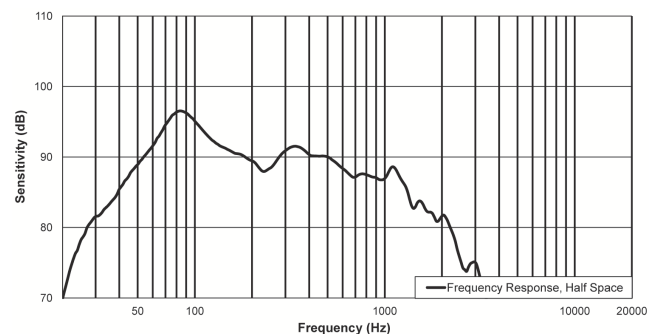

Technical specifications

Frequency Response (-3 dB):	50 Hz - 100 Hz ¹
Frequency Range (-10 dB):	35 Hz - 300 Hz ¹
Axial Sensitivity:	96 dB ¹
Maximum SPL:	134 dB peak ²
Rec. High-Pass Frequency:	30 Hz
Power Handling:	400 W continuous, 1600 W peak
LF Transducer:	EVS-18C 457 mm (18 in)
Nominal Impedance:	8 Ohms

1. Half Space Measurement.
2. Maximum SPL is measured at 1 m using broadband pink noise at rated peak power rating.

System overview

Frequency response:

Dimensions:

Ordering information

EKX-18S

Passive 18-inch subwoofer, black
Order number **EKX-18S**