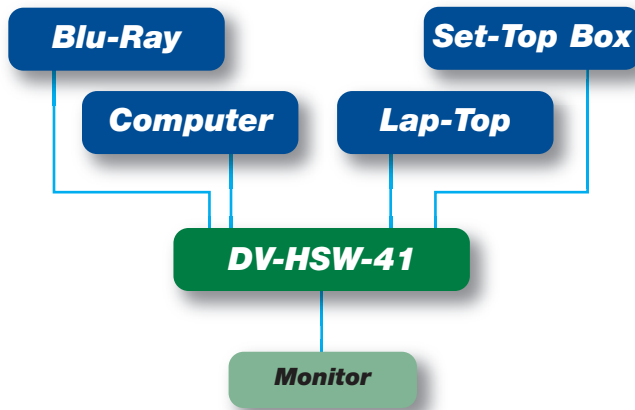

DV-HSW-41

HDMI Digital Switcher

Connect with Confidence

The DV-HSW-41, is a 4 x 1 HDMI Remote controllable switcher. It can be easily controlled the front panel button, IR via the provided remote or RS-232. The switcher also provided LED feedback for the selected input and serial communication data.

FEATURES:

- HDMI V1.3
- HDCP V2.1
- Supports Highest Quality Picture; No Digital Noise
- Front Panel Controls
- Includes IR remote control with a discrete channel selection feature
- Built-in RS-232C port for remote control

SPECIFICATIONS

- Bandwidth: 225 MHz (Single Link)
- HDTV Resolutions: 480p, 720p, 1080i/p
- VESA Standard Resolutions to UXGA (1600 x 1200) @ 60 hz
- Inputs: HDMI "A" TYPE Female 4 ports
- Outputs: HDMI "A" TYPE Female 1 port
- Power Supply: DC 5V, 2A Power Supply Adapter included
- IR Remote Control Unit included
- Dimension (WxDxH): 13in (330mm) x 4.1in (105mm) x 1.18in (30mm)
- Weight: 3.19 lb (1.45 kg)

APPLICATIONS

- Video Wall System
- Large LED Sign Board
- Medical Imaging Equipment
- TV Broadcast Station
- Auditorium
- Conference Room
- Church Video System

Specifications are subject to change without notice.