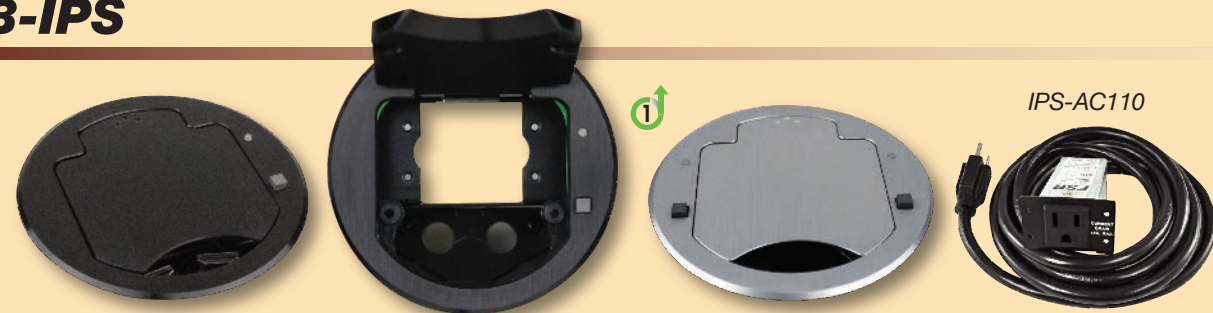

## T3-IPS

This symbol indicates the device is **Retractor Ready** and accepts the number of retractors shown in the circle.

\*Accessory to T3-IPS plates

Whatever the cabling scenario may be, the T3-IPS table boxes have it covered. The box interior is ready to accept the appropriate combination of FSR's IPS connector plates with two IPS spaces provided. Brackets with cable pull openings are provided for; a single cable (HDMI or Display Port), 1 HD-15 (VGA) cable with 1/8" audio cable or two HDMI or Display Port cables to be stored safely under the cover and easily deployed when needed.

## TB Series Table Boxes

The new **TB-BOSE** and **TB-BOSE-IPS** table boxes are tilt top style table boxes designed specifically to contain a Bose™ FreeSpace 3 Surface-Mount Satellite Cube Speaker, the TB-BOSE has space for the speaker only. The TB-BOSE-IPS has space for the speaker and up to four (4) IPS (Intelligent Plate Solutions) insert plates.

Speaker provided by customer.

The **TB-IPS** is a tilt top style box that can be easily custom configured for any job. The unit has openings for up to (8) single IPS insert plates or a variety of multiple plate arrangements.