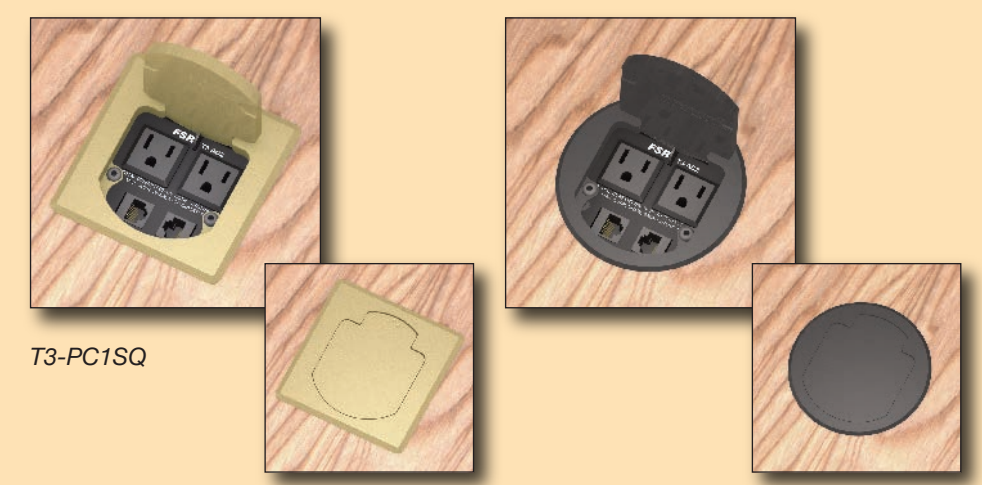

T3-AC2, T3-AC2-CP

T3-PC1SQ

US Patent US D553,306 S