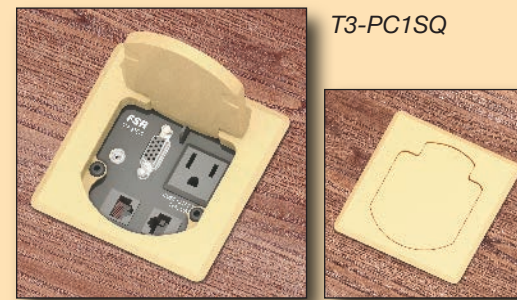

T3-PC1, T3-PC1D, T3-PC1-CP

The T3-PC1 can be installed in tables 3/8" to 2 1/2" thick. They are shipped with 3" installation screws and the components listed below.