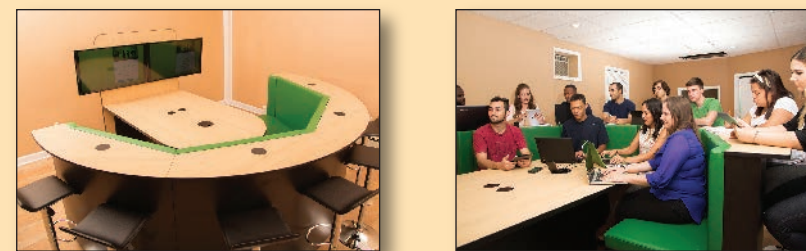

T3-IPS

This symbol indicates the device is **Retractor Ready** and accepts the number of retractors shown in the circle.

*Accessory to T3-IPS plates

Whatever the cabling scenario may be, the T3-IPS table boxes have it covered. The box interior is ready to accept the appropriate combination of FSR's IPS connector plates with two IPS spaces provided. Brackets with cable pull openings are provided for; a single cable (HDMI or Display Port), 1 HD-15 (VGA) cable with 1/8" audio cable or two HDMI or Display Port cables to be stored safely under the cover and easily deployed when needed.

One or two pushbutton LED options can be ordered and used to operate and provide status from control systems as required. 6' Color coded leads are preinstalled, ready to wire.

Customizing also extends to the cover style and finish with round or square cover choice along with aluminum, black or brass finishes. See LIT 1497 for detailed retractor options.