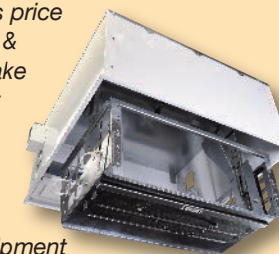

T3-IPS

This symbol indicates the device is **Retractor Ready** and accepts the number of retractors shown in the circle.

*Accessory to T3-IPS plates

Whatever the cabling scenario may be, the T3-IPS table boxes have it covered. The box interior is ready to accept the appropriate combination of FSR's IPS connector plates with two IPS spaces provided. Brackets with cable pull openings are provided for; a single cable (HDMI or Display Port), 1 HD-15 (VGA) cable with 1/8" audio cable or two HDMI or Display Port cables to be stored safely under the cover and easily deployed when needed.

One or two pushbutton LED options can be ordered and used to operate and provide status from control systems as required. 6' Color coded leads are preinstalled, ready to wire.

Customizing also extends to the cover style and finish with round or square cover choice along with aluminum, black or brass finishes. See LIT 1497 for detailed retractor options.