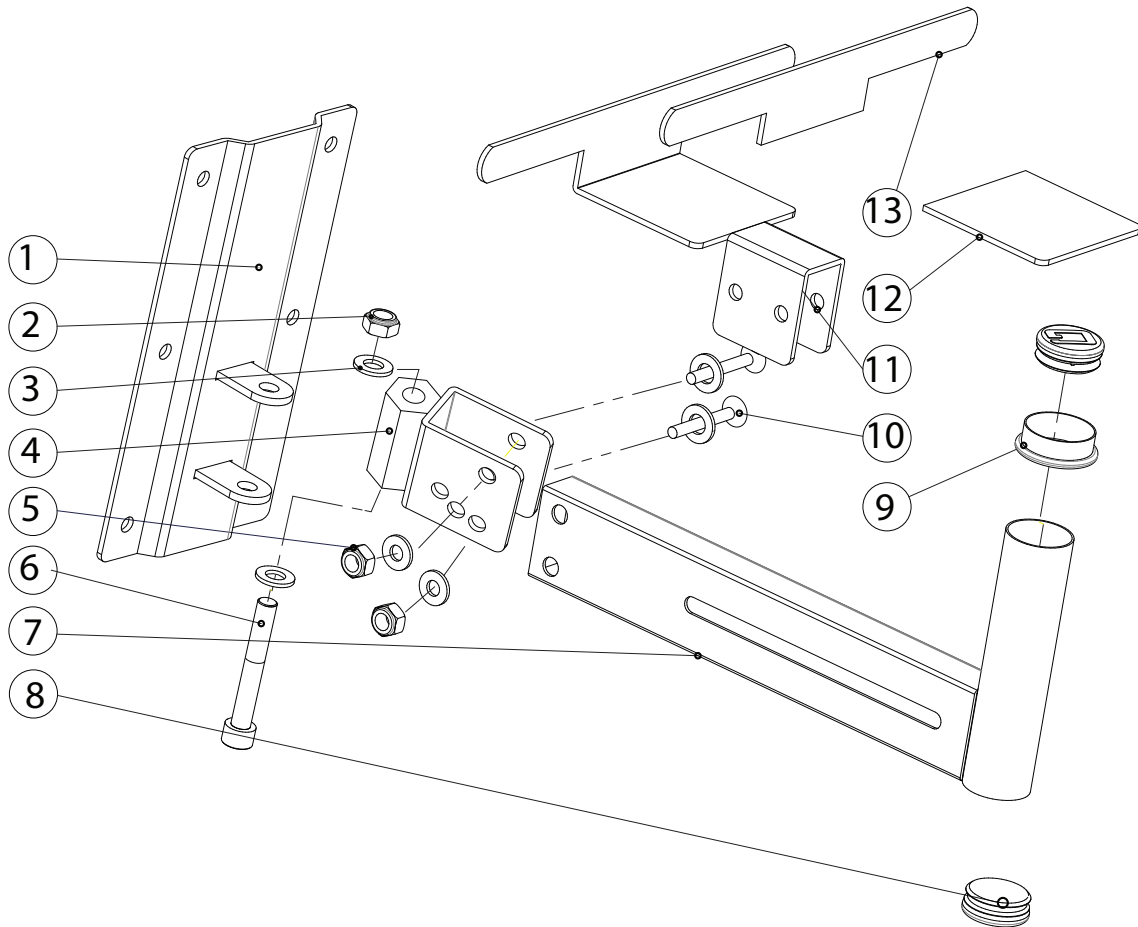

Product Overview

Model	UPC	Description	Color
GFW-SPK-WM100	716408532899	Wall Mount Speaker Stands (pair)	Black

Shipping Dimensions

Length (inches)	Width (inches)	Height (inches)	Weight (pounds)
21	11	18	9.3

Product Parts Diagram

CO#	Description	Part Number
1	plate	GFW40304596NR
2	screw	GFW60600101RP
3	washer	GFW60700074RP
5	screw M9	GFW60600021NR
6	screw	GFW60300929RP
7	tubing	GFW40304593RP
8	end cap	GFW30107448NR
9	inner cap WM100	GFW30101843RP
10	screw	GFW60300696NR
11	bracket assembly	GFW40304595NR
12	EVA	GFW30107443NR
13	EVA	GFW30107444NR

**Parts Numbers Ending in 'RP'
And Bolded Are Replaceable**

Call Customer Service For Order Information

1-813-221-4191

Visit Us Today Online @ www.gatorframeworks.com

Rev. 2 - 5/13/2015