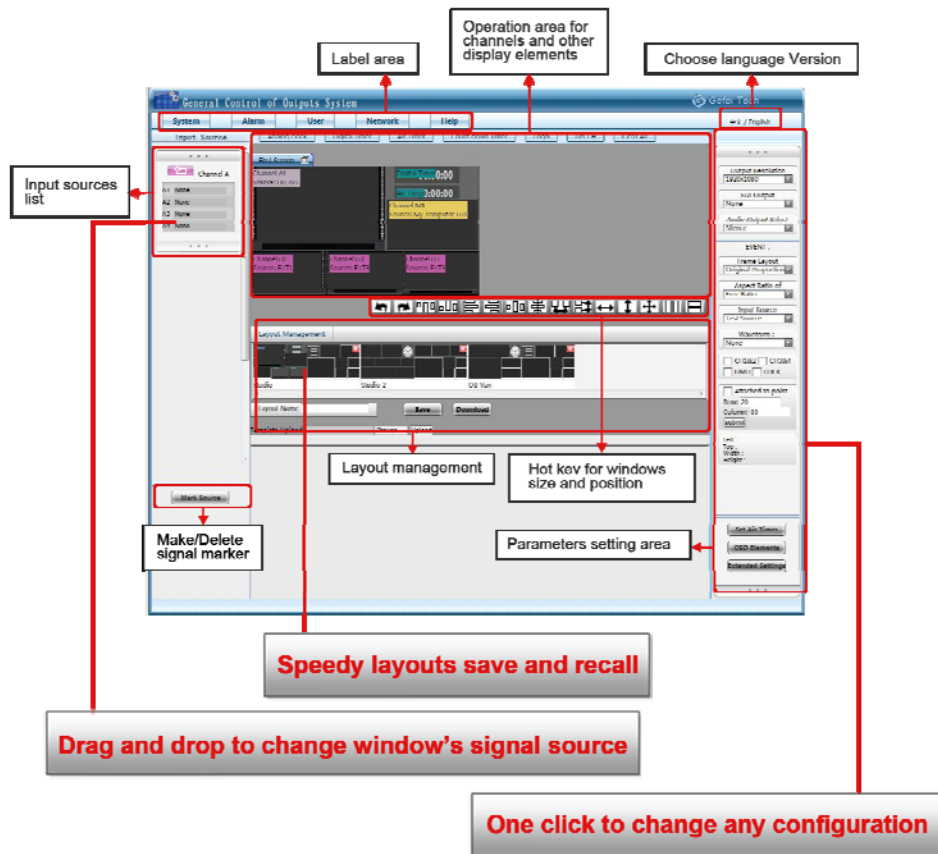

MIO MVS-4HD

Miniature Quad HD/SD-SDI Multi-viewer

Easy WEB Setting U I & High Point

Interface Panel