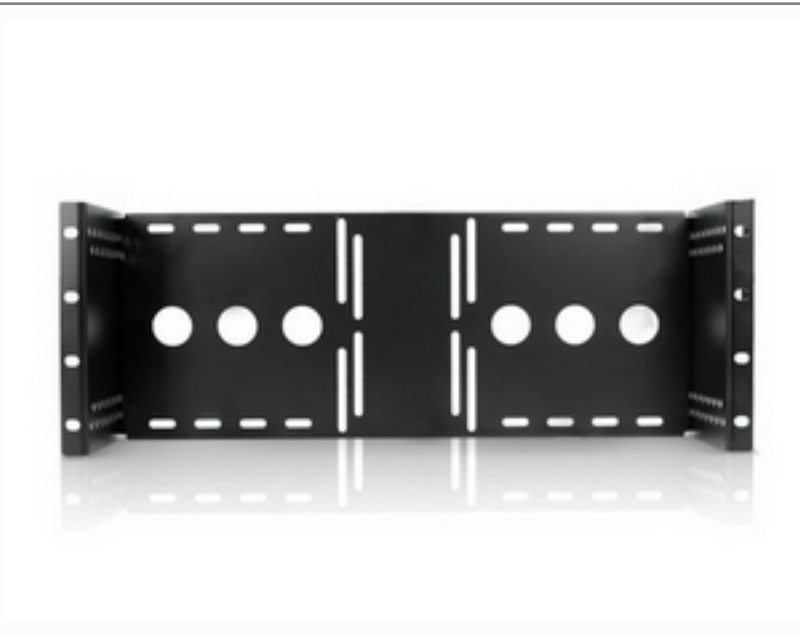

WA-LCD4UB

4U LCD Universal VESA Mounting Rack

■ INTRODUCTION

WA-LCD4UB provides an easy installation of installing a LCD monitor onto cabinets and racks. Sturdy steel frame construction enforces stability and durability. WA-LCD4UB is a cost-effective solution for LCD enclosures.

■ FEATURE

- Ideal for Cabinet & Open Frame Rack
- Universal VESA Mounting Bracket
- Easy Installation and Quick Assemble and Disassemble
- Cost-Effective Solution
- Compatible with 19" or Smaller Monitors (or less than 17" widescreen)

■ OPTIONAL ACCESSORIES

Model #	Description

SPECIFICATION

Model Number	WA-LCD4UB
RoHS Compliance	Yes
Form Factor	4
Color	
Loading Capacity	
Supported Chassis Depth	
Internal Dimensions [WxHxD]	x
Dimensions [WxHxD]	19 x 7 x 4.2
Weight	5.00
Cooling	
Material	SPCC/ HC
Notes	