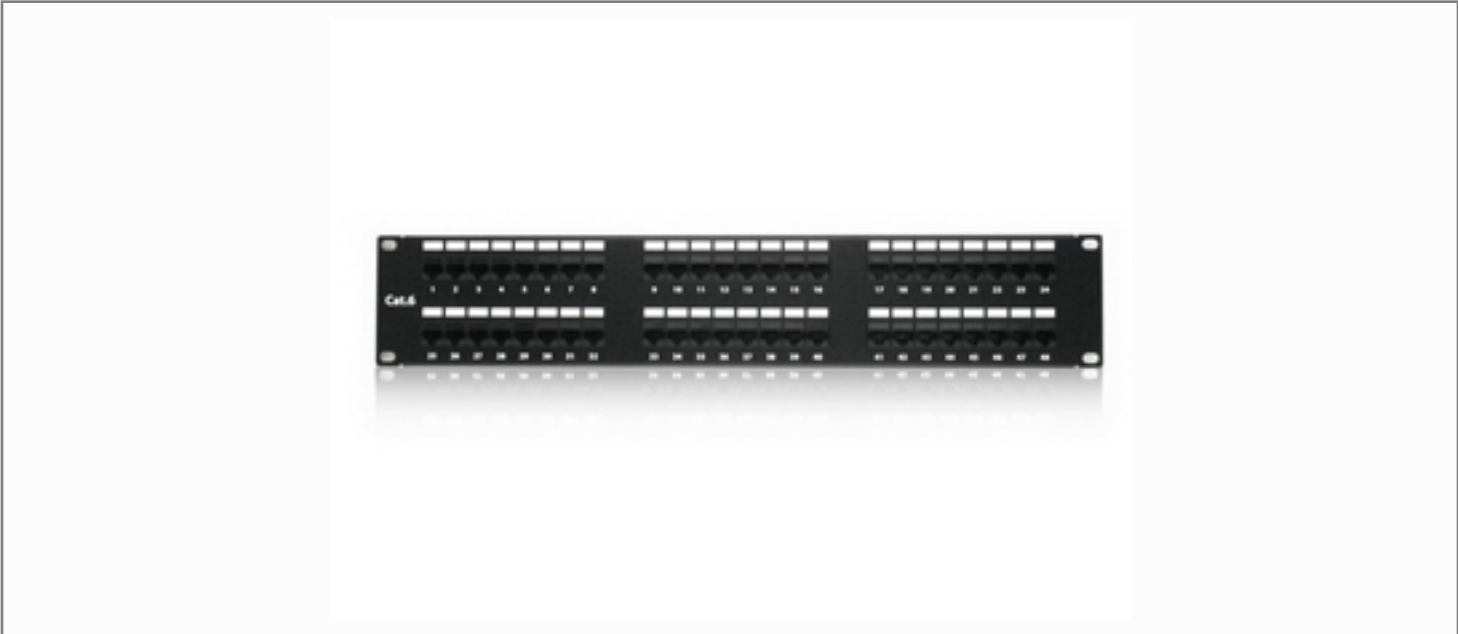

WA-PP48-C6

48 Ports 2U Cat6 Patch Panel

INTRODUCTION

The WA-PP12-C6 is a 48-ports, 19" width, 2U patch panel. It is certified for Category 6, which will prepare you for the high bandwidth network in the future without re-cabling your network.

FEATURE

- Standard 19" Rack-Mountable
- Category 6 Certified
- Designed for High Speed Transmissions
- For TIA/EIA-T568-B/A Wiring Configuration

OPTIONAL ACCESSORIES

Model #	Description

The file cannot be found:
WA-PP48-C6_04.jpg

SPECIFICATION

Model Number	WA-PP48-C6
RoHS Compliance	Yes
Form Factor	2
Color	
Loading Capacity	
Supported Chassis Depth	
Internal Dimensions [WxHxD]	x
Dimensions [WxHxD]	19 x 3.5 x 1.25
Weight	10.00
Cooling	
Material	Black electrostatic powder-coated steel
Notes	