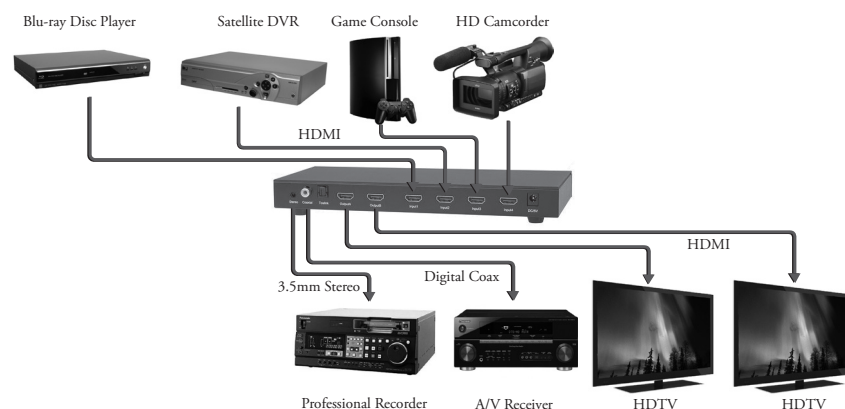

Connection Diagram

Source

Display