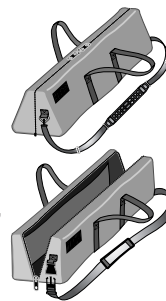

Case

Large Rifa Litebag

Code: LB-40

Size: (trapezoid shape)
36.25 x 8 x 8.25"
(92 x 21 x 21.6 cm)

Made of polyester with vinyl coated backing. Has inside storage pockets, and padded shoulder strap (SS-10).