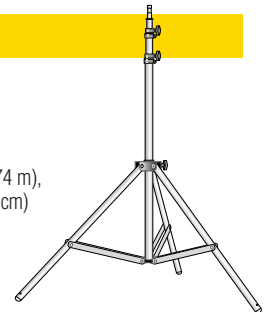

Mounts

KS Stand

Code: KS

Maximum height: 9' (2.74 m),
Collapsed length: 3' (91 cm)
Weight: 4 lbs (1.8 kg)
Wide based, sturdier, lightweight stand with 5/8" (1.59 cm) stud.