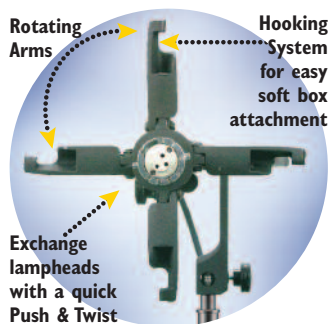

Exchange lampheads with a quick Push & Twist