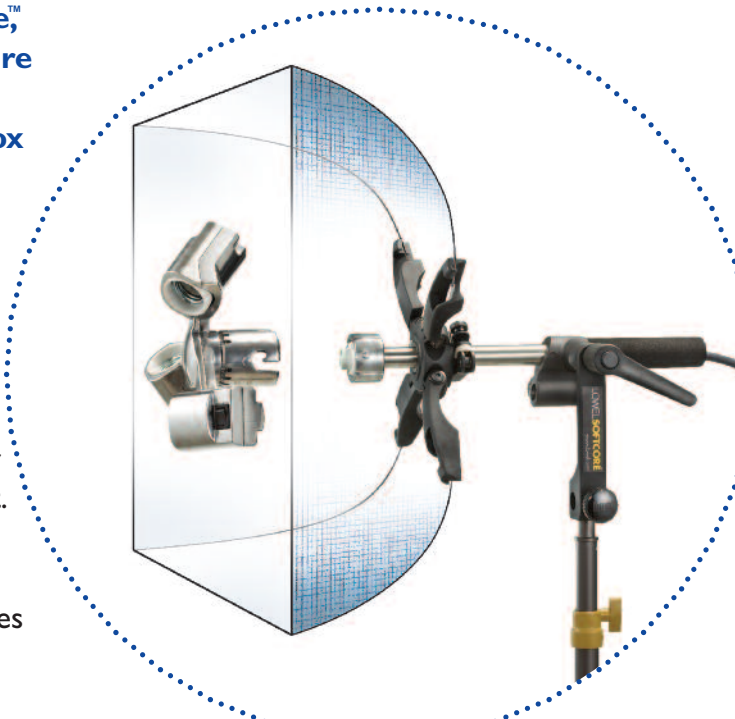

## A Revolutionary Fluorescent System for Your Soft Box

Introducing SoftCore™, a compact light fixture that adds versatility and control to softbox lighting setups.

- Its quick exchange lampheads swap easily, and give the option of using up to 5 screw-threaded fluorescent lamps, for lighting larger areas with more output.
- Its unique patented 4 arm system now makes conventional soft boxes fast to attach, and a breeze to rotate.
- Used with our new 80 Watt high C.R.I. fluorescent lamps, Softcore delivers beautiful, soft, constant source daylight that accurately renders all the colors of your shot.

Lowel's new SoftCore™ is a multi-patented system, designed to use the modular accessory fluorescent lampheads of the Rifa eXchange System.

- SoftCore works with popular video accessory softboxes.
- 3 easy to swap fluorescent lamphead options.
- Uses Lowel's High C.R.I. compact fluorescents and other Edison base CFL's.
- Patented 4 arm hooking system makes softbox attaching quick & painless.
- Arms rotate & adjust for optimum softbox balance and position.
- Convenient tilt handle for smooth lighting angle adjustments.
- Allows attachment of a Lowel Pole & Weight for perfect balance on the stand, when using larger front heavy lampheads, lamps, & softboxes.
- Folds down efficiently for compact kit storage.
- US Patents: 6,176,598 7,416,316