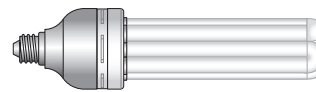

Lowel's new SoftCore™ is a multi-patented system, designed to use the modular accessory fluorescent lampheads of the Rifa eXchange System.

- SoftCore works with popular video accessory softboxes.
- 3 easy to swap fluorescent lamphead options.
- Uses Lowel's High C.R.I. compact fluorescents and other Edison base CFL's.
- Patented 4 arm hooking system makes softbox attaching quick & painless.
- Arms rotate & adjust for optimum softbox balance and position.
- Convenient tilt handle for smooth lighting angle adjustments.
- Allows attachment of a Lowel Pole & Weight for perfect balance on the stand, when using larger front heavy lampheads, lamps, & softboxes.
- Folds down efficiently for compact kit storage.
- US Patents: 6,176,598 7,416,316

**FLO-X1 Head**  
(Code: FLO-X1)  
1 single Edison type screw thread lamp socket

**FLO-X3 Head**  
(Code: FLO-X3)  
3 Edison type screw thread sockets, individually switched

**FLO-X5 Head**  
(Code: FLO-X5)  
5 Edison type screw thread sockets, individually switched