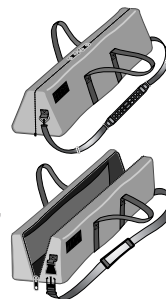

Five Edison Lamp Sockets, switched.

Lamps & Lamptubes

Lowel SoftCore's lampheads use fluorescent lamps with an Edison screw-thread base.

80 Watt Fluorescent Lamps

E1-80	120v, 80w, 5500k, 90+ C.R.I, 8000 hr life
E1-80E	220v, 80w, 5500k, 90+ C.R.I, 8000 hr life

27 Watt Fluorescent Lamps

E1-27	120v, 27w, 5500k, 90+ C.R.I, 8000 hr life
E1-27E	220v, 25w, 5500k, 90+ C.R.I, 8000 hr life

Fluorescent Lamptubes

FLO-X63 Plastic tube with foam padding
Holds 1 80w lamp (less lamps)

FLO-X61 Plastic tube with foam padding & center divider. Holds 2 27w lamps (less lamps)

Case

Large Rifa Litebag

Code: LB-40

Size: (trapezoid shape)
36.25 x 8 x 8.25"
(92 x 21 x 21.6 cm)

Made of polyester with vinyl coated backing. Has inside storage pockets, and padded shoulder strap (SS-10).

Kits

Lowel SoftCore FLO-X3 Kit

Code: SX-903LB

Lowel SoftCore with FLO-X3 lamphead (SX-103), 3 80w daylight fluorescent lamps (E1-80), 3 80w Lamptubes (FLO-X63), in Large Rifa Litebag (LB-40).

Note: this kit does not come with a stand. The recommended stand is the Lowel KS Stand.