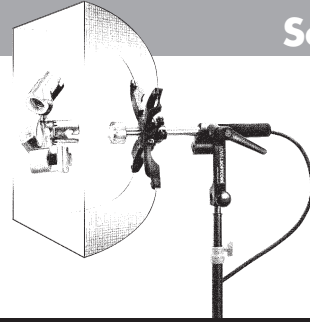

Parts & Repairs

Visit the Parts Center www.lowel.com, or see Lowel 2008/09 Product Information CD for Parts & Prices, or contact us for more information.

www.lowel.com

Visit www.lowel.com for the most recent & accurate product & pricing information, EDU Lighting Resource Center with lessons on lighting & equipment use, and all the latest Lowel news.

Lowel-Light Manufacturing, Inc.

90 Oser Avenue, Hauppauge, N.Y. 11788
Call: 800 645-2522 or 631 273-2500
Fax: 631 273-2557
e-mail: info@lowel.com
www.lowel.com

See New Product Sheet

SoftCore™

Code	Name/Description	List US\$
SoftCore Lights &		
SX-10	SoftCore (less lamphead)	325.00
SX-101	SoftCore w/FLO-X1 Head	375.00
SX-103	SoftCore w/FLO-X3 Head	420.00
SX-105	SoftCore w/FLO-X5 Head	525.00
FLO-X1	1 lamp accessory head (screw-thread); fluorescent	70.00
FLO-X3	3 lamp accessory head (screw-thread); fluorescent only	150.00
FLO-X5	5 lamp accessory head (screw-thread); fluorescent only	225.00
Lamps & Lamptubes		
E1-80	80W/120V/5500K, Fluo. lamp	69.00
E1-80E	80W/120V/5500K, Fluo. lamp	69.00
E1-27	27W/120V/5500K Fluo. lamp	21.00
E1-27E	25W/220-240V/5500K Fluo. lamp	21.00
FLO-X63	80w Fluorescent Lamptube (holds 1)	46.00
FLO-X61	27w Fluorescent Lamptube (holds 2)	29.50
SoftCore™ Kit		
SX-903LB	SoftCore FLO-X3 Kit	829.00