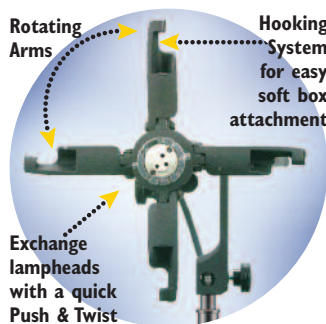

Lowel SoftCore™
(Code: SX-10)