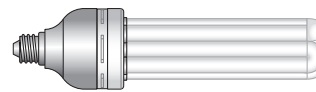

Lowel's new SoftCore™ is a multi-patented system, designed to use the modular accessory fluorescent lampheads of the Rifa eXchange System.

- SoftCore works with popular video accessory softboxes.
- 3 easy to swap fluorescent lamphead options.
- Uses Lowel's High C.R.I. compact fluorescents and other Edison base CFL's.
- Patented 4 arm hooking system makes softbox attaching quick & painless.
- Arms rotate & adjust for optimum softbox balance and position.
- Convenient tilt handle for smooth lighting angle adjustments.
- Allows attachment of a Lowel Pole & Weight for perfect balance on the stand, when using larger front heavy lampheads, lamps, & softboxes.
- Folds down efficiently for compact kit storage.
- US Patents: 6,176,598 7,416,316

FLO-X1 Head
(Code: FLO-X1)
1 single Edison type screw thread lamp socket

FLO-X3 Head
(Code: FLO-X3)
3 Edison type screw thread sockets, individually switched

FLO-X5 Head
(Code: FLO-X5)
5 Edison type screw thread sockets, individually switched