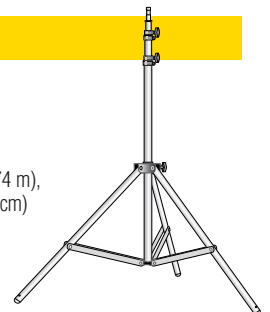

FLO-X61 Plastic tube with foam padding & center divider. Holds 2 27w lamps (less lamps)

Case

Large Rifa Litebag

Code: LB-40

Size: (trapezoid shape)
36.25 x 8 x 8.25"
(92 x 21 x 21.6 cm)

Made of polyester with vinyl coated backing. Has inside storage pockets, and padded shoulder strap (SS-10).

Kits

Lowel SoftCore FLO-X3 Kit

Code: SX-903LB

Lowel SoftCore with FLO-X3 lamphead (SX-103), 3 80w daylight fluorescent lamps (E1-80), 3 80w Lamptubes (FLO-X63), in Large Rifa Litebag (LB-40).

Note: this kit does not come with a stand. The recommended stand is the Lowel KS Stand.

Mounts

KS Stand

Code: KS

Maximum height: 9' (2.74 m),
Collapsed length: 3' (91 cm)
Weight: 4 lbs (1.8 kg)
Wide based, sturdier, lightweight stand with 5/8" (1.59 cm) stud.

Lowel Dealers

Our equipment is sold only through authorized Lowel dealers in the USA and Canada and in any other country where there is a Lowel distributorship. visit www.lowel.com to find a Lowel dealer.