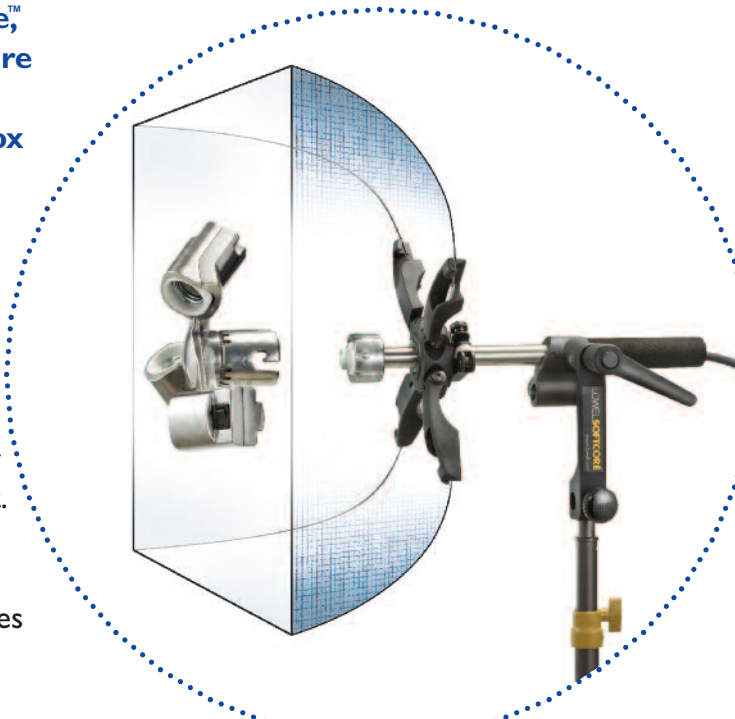

Lowel's New SoftCore™

A Revolutionary Fluorescent System for Your Soft Box

Introducing SoftCore™, a compact light fixture that adds versatility and control to softbox lighting setups.

- Its quick exchange lampheads swap easily, and give the option of using up to 5 screw-threaded fluorescent lamps, for lighting larger areas with more output.
- Its unique patented 4 arm system now makes conventional soft boxes fast to attach, and a breeze to rotate.
- Used with our new 80 Watt high C.R.I. fluorescent lamps, Softcore delivers beautiful, soft, constant source daylight that accurately renders all the colors of your shot.

Lowel's new SoftCore™ is a multi-patented system, designed to use the modular accessory fluorescent lampheads of the Rifa eXchange System.

- SoftCore works with popular video accessory softboxes.
- 3 easy to swap fluorescent lamphead options.
- Uses Lowel's High C.R.I. compact fluorescents and other Edison base CFL's.
- Patented 4 arm hooking system makes softbox attaching quick & painless.
- Arms rotate & adjust for optimum softbox balance and position.
- Convenient tilt handle for smooth lighting angle adjustments.
- Allows attachment of a Lowel Pole & Weight for perfect balance on the stand, when using larger front heavy lampheads, lamps, & softboxes.
- Folds down efficiently for compact kit storage.
- US Patents: 6,176,598 7,416,316

FLO-X1 Head
(Code: FLO-X1)
1 single Edison type screw thread lamp socket

FLO-X3 Head
(Code: FLO-X3)
3 Edison type screw thread sockets, individually switched

FLO-X5 Head
(Code: FLO-X5)
5 Edison type screw thread sockets, individually switched

Mounts

KS Stand

Code: KS

Maximum height: 9' (2.74 m),
Collapsed length: 3' (91 cm)
Weight: 4 lbs (1.8 kg)
Wide based, sturdier, lightweight stand with 5/8" (1.59 cm) stud.

Lowel Dealers

Our equipment is sold only through authorized Lowel dealers in the USA and Canada and in any other country where there is a Lowel distributorship. visit www.lowel.com to find a Lowel dealer.