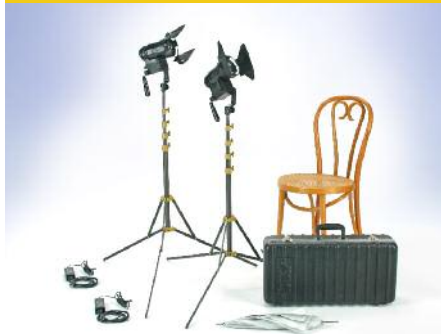

2 Light AC Kit

With GO-85 Hard Case

Tungsten Color Kit
Code: G5-92TU

Daylight Color Kit
Code: G5-92DA

Size: 23.8 x 12.8 x 7.9"
(60.5 x 32.5 x 20.1 cm)

Contains:

- 2 Lowel PRO Power LED fixtures, complete (G5-10TU or G5-10DA)
- 2 Uni TO Stands (UN-55)
- 1 Tota-brella (T1-25)
- 1 GO-85 Hard Case (GO-85)

With LB-30 Soft Case

Tungsten Color Kit
Code: G5-92TULB

Daylight Color Kit
Code: G5-92DALB

Size: 23 x 10.5 x 6.75"
(58.4 x 26.7 x 17.2 cm)