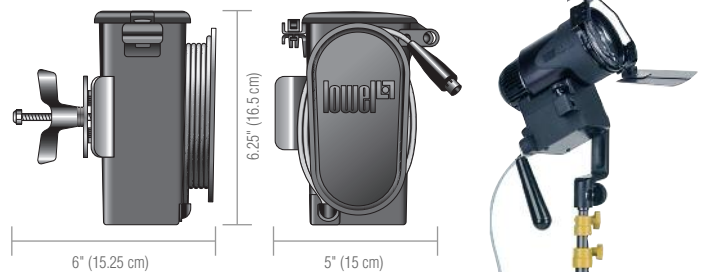

LOWEL PRO™ Power LED

Lowel PRO Power LED (Daylight or Tungsten color)

Lowel PRO Power LED

Tungsten Code: G5-10TU

Daylight Code: G5-10DA

Weight (w/barndoors): 3.3 lbs (1.5 kg); 1 Lowel PRO LED (Tungsten or Daylight) with auto-setting AC adaptor (G5-80), and 2 Way Barndoors (G5-25)

Voltage: 24 V **Wattage:** 22.4 W

Amperage: .7 A

Beam control: Continuously variable

Fits on: 5/8 stand studs, also 1/4-20

Pistol Grip mount

Materials: Primarily aluminum steel, & glass-filled nylon

Dimming Control & Switch: in-unit

Performance

Foot Candles (lux = foot candles x 10.8)

	56	15	7	4	2
Flood					
Spot	397	91	40	22	14
3	10				
1.5	5				
0					
1.5					
3					
Feet	5	10	15	20	25
Meters	1.5	3	4.5	6	8

Tungsten Model output measured with Minlota T-200 meter
Output comparable to 100W tungsten halogen lamp at same focus range & beam angle

Lowel PRO Accessory Battery System

Code: G5-156

Weight: 3.6 lbs (1.6 kg)

Battery box with 7ft DC cord, attached stand mount clamp, air-cushioned shoulder strap, and removable GL-Pro Long Life Battery (G5-15). Supplied with Lowel Rapid Charger 100 (G5-18)