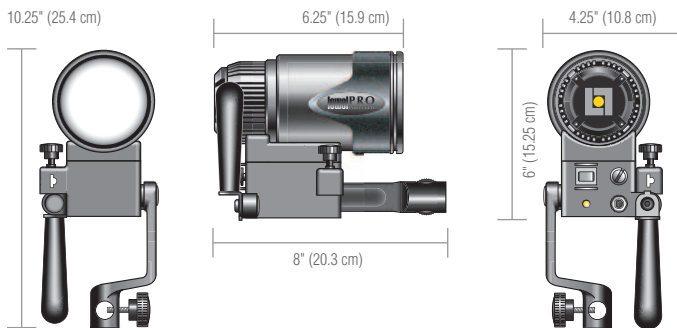

Lowel PRO™ Power LED

Today's Run & Gun Lighting Solution

The Lowel PRO™ Power LED is the perfect solution to run & gun location lighting. Its powerful output and wide focus range fresnel lens allow you to light from greater distance, getting more of the location into your shot.

LOWEL PRO™ Power LED

Lowel PRO Power LED (Daylight or Tungsten color)

Lowel PRO Power LED

Tungsten Code: G5-10TU

Daylight Code: G5-10DA

Weight (w/barndoors): 3.3 lbs (1.5 kg); 1 Lowel PRO LED (Tungsten or Daylight) with auto-setting AC adaptor (G5-80), and 2 Way Barndoors (G5-25)

Voltage: 24 V **Wattage:** 22.4 W

Amperage: .7 A

Beam control: Continuously variable

Fits on: 5/8 stand studs, also 1/4-20

Pistol Grip mount

Materials: Primarily aluminum steel, & glass-filled nylon

Dimming Control & Switch: in-unit

Size: 29.5 x 17 x 7"
(74.9 x 43.2 x 17.8 cm)

Contains:

- 3 Lowel PRO Power LED fixtures, complete (G5-10TU or G5-10DA)
- 3 Uni TO Stands (UN-55)
- 1 PRO Power LED Softbox (G5-30)
- 1 Accessory Gel Set (iP-78 - tungsten kits, or G5-79 - daylight kits)
- 1 PRO Power LED Gel Frame (G5-40)
- 1 Tota-brella (T1-25)
- 1 TO-84Z Hard Case (TO-84Z)