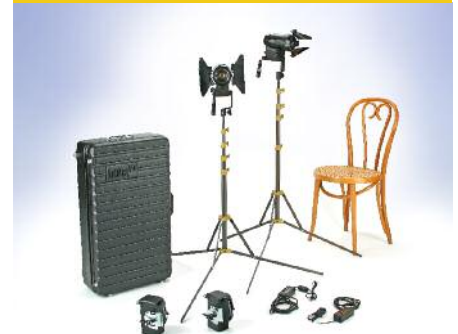

2 Light AC / DC Kit

Tungsten Color Kit
Code: G5-92DC TU

Daylight Color Kit
Code: G5-92DC DA

Size: 29.5 x 17 x 7"
(74.9 x 43.2 x 17.8 cm)

Contains:

- 2 Lowel PRO Power LED fixtures, complete (G5-10TU or G5-10DA)
- 2 Uni TO Stands (UN-55)
- 2 Lowel PRO Accessory Battery Systems (G2-156)
- 1 TO-84Z Hard Case (TO-84Z)

Accessory DC Power Kits

The perfect accessory companions to the 2 or 3 light AC kits, for times when you need DC power. Each DC kit has room for additional batteries

Lowel PRO LED 2 Battery Kit

Code: G5-98DC

Size: 29.5 x 17 x 7"
(74.9 x 43.2 x 17.8 cm)