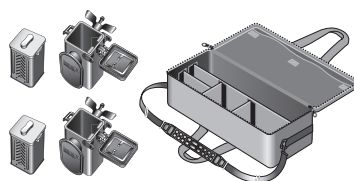

Accessory DC Power Kits

The perfect accessory companions to the 2 or 3 light AC kits, for times when you need DC power. Each DC kit has room for additional batteries

Lowel PRO LED 2 Battery Kit

Code: G5-98DC

Size: 29.5 x 17 x 7"
(74.9 x 43.2 x 17.8 cm)

Contains:

- 2 Lowel PRO Accessory Battery Systems, complete (G5-156)
- 1 Slim Litebag Soft Case (LB-24)

Lowel PRO LED 3 Battery Kit

Code: G5-99DC

Size: 29.5 x 17 x 7"
(74.9 x 43.2 x 17.8 cm)