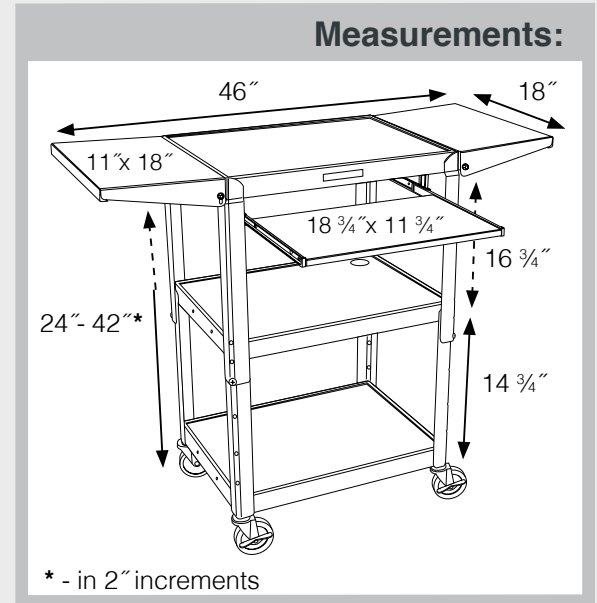

## 24"W x 18"D Adjustable Height Metal Cart w/ Drop Leaf Shelves

AVJ42KBCDL

- Roll formed shelves with powder coat paint finish
- Drop leaf side shelves
- Cable pass through holes
- 3-outlet 15' UL and CSA listed electric
- 1/4" retaining lip around each shelf
- Includes safety mat for top shelf
- Steel locking cabinet with full piano hinge

AVJ42KBDL

Color Options:

**Black**

**Gray**  
LG

**Red**  
RD

**Burgundy**  
BY

**Blue**  
RB

Adjustable height metal tables that include pull-out keyboard shelf, two drop leaf shelves and 3-outlet UL and CSA listed electric assembly with 15' cord. Available with 8" big wheels. 24" W x 18" D. Adjusts in 2" increments from 24" to 42" in height.