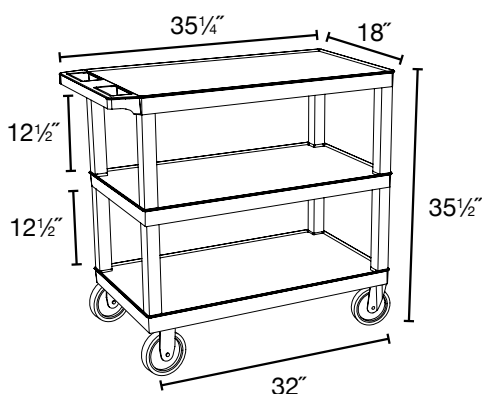

Plastic Heavy Duty Utility Cart

- 32"W x 18"D flat shelves are 1 $\frac{3}{4}$ " thick
- 33% more capacity than a standard 24"W x 18"D cart
- Has an ergonomic push handle molded into the top shelf
- Four 5" heavy duty casters two with swivel locking brake, two stationary
- Available in black or gray
- Molded plastic shelves and legs won't stain, scratch, dent or rust
- 500 lb. weight capacity (evenly distributed)

EC222HD-B
35 $\frac{1}{4}$ "W x 18"D x 35 $\frac{1}{2}$ "H

Measurements:

Also available in gray

EC222HD-G