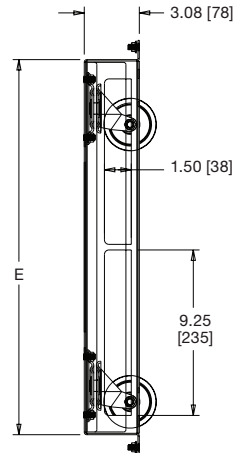

## basic dimensions

all dimensions in inches unless otherwise noted [all dimensions in brackets are in millimeters]

front view

CBS-MRK/WRK-XX Size Chart

Part #	Fits	Grade	A Depth	B Opening Depth	C Caster to Caster Depth	D Caster to Caster Width	E Width	F Flange	G Overall Height	H Height Rack is Raised	Weight Capacity
CBS-MRK-26	MRK- 26" deep	commercial	22.14 [562]	10.84 [275]	16.72 [425]	13.34 [339]	18.76 [476]	1.12 [28]	4.1 [104]	1.0 [25]	1300 lbs.
CBS-MRK-26R	MRK- 26" deep	fine floor	22.14 [562]	10.84 [275]	16.72 [425]	13.34 [339]	18.76 [476]	1.12 [28]	4.1 [104]	1.1 [28]	720 lbs.
CBS-MRK-31	MRK- 31" deep	commercial	27.14 [689]	15.84 [402]	21.72 [551]	13.34 [339]	18.76 [476]	1.12 [28]	4.1 [104]	1.0 [25]	1300 lbs.
CBS-MRK-31R	MRK- 31" deep	fine floor	27.14 [689]	15.84 [402]	21.72 [551]	13.34 [339]	18.76 [476]	1.12 [28]	4.1 [104]	1.1 [28]	720 lbs.
CBS-MRK-36	MRK- 36" deep	commercial	31.74 [806]	20.44 [519]	26.32 [669]	13.34 [339]	18.76 [476]	1.12 [28]	4.1 [104]	1.0 [25]	1300 lbs.
CBS-MRK-36R	MRK- 36" deep	fine floor	31.74 [806]	20.44 [519]	26.32 [669]	13.34 [339]	18.76 [476]	1.12 [28]	4.1 [104]	1.1 [28]	720 lbs.
CBS-WRK-27	WRK- 27" deep	commercial	24.34 [618]	13.00 [330]	18.88 [480]	15.50 [394]	20.97 [533]	1.16 [29]	4.0 [102]	1.0 [25]	1300 lbs.
CBS-WRK-27R	WRK- 27" deep	fine floor	24.34 [618]	13.00 [330]	18.88 [480]	15.50 [394]	20.97 [533]	1.16 [29]	4.2 [107]	1.2 [30]	700 lbs.
CBS-WRK-32	WRK- 32" deep	commercial	29.34 [745]	18.00 [457]	23.88 [607]	15.50 [394]	20.97 [533]	1.16 [29]	4.0 [102]	1.0 [25]	1300 lbs.
CBS-WRK-32R	WRK- 32" deep	fine floor	29.34 [745]	18.00 [457]	23.88 [607]	15.50 [394]	20.97 [533]	1.16 [29]	4.2 [107]	1.2 [30]	700 lbs.