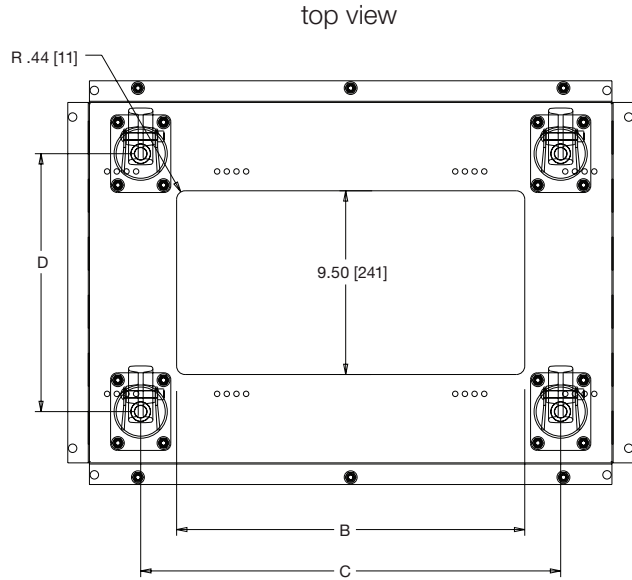

## basic dimensions

all dimensions in inches unless otherwise noted [all dimensions in brackets are in millimeters]

front view

CBS-MRK/WRK-XX Size Chart

Part #	Fits	Grade	A Depth	B Opening Depth	C Caster to Caster Depth	D Caster to Caster Width	E Width	F Flange	G Overall Height	H Height Rack is Raised	Weight Capacity
CBS-MRK-26	MRK- 26" deep	commercial	22.14 [562]	10.84 [275]	16.72 [425]	13.34 [339]	18.76 [476]	1.12 [28]	4.1 [104]	1.0 [25]	1300 lbs.
CBS-MRK-26R	MRK- 26" deep	fine floor	22.14 [562]	10.84 [275]	16.72 [425]	13.34 [339]	18.76 [476]	1.12 [28]	4.1 [104]	1.1 [28]	720 lbs.
CBS-MRK-31	MRK- 31" deep	commercial	27.14 [689]	15.84 [402]	21.72 [551]	13.34 [339]	18.76 [476]	1.12 [28]	4.1 [104]	1.0 [25]	1300 lbs.
CBS-MRK-31R	MRK- 31" deep	fine floor	27.14 [689]	15.84 [402]	21.72 [551]	13.34 [339]	18.76 [476]	1.12 [28]	4.1 [104]	1.1 [28]	720 lbs.
CBS-MRK-36	MRK- 36" deep	commercial	31.74 [806]	20.44 [519]	26.32 [669]	13.34 [339]	18.76 [476]	1.12 [28]	4.1 [104]	1.0 [25]	1300 lbs.
CBS-MRK-36R	MRK- 36" deep	fine floor	31.74 [806]	20.44 [519]	26.32 [669]	13.34 [339]	18.76 [476]	1.12 [28]	4.1 [104]	1.1 [28]	720 lbs.
CBS-WRK-27	WRK- 27" deep	commercial	24.34 [618]	13.00 [330]	18.88 [480]	15.50 [394]	20.97 [533]	1.16 [29]	4.0 [102]	1.0 [25]	1300 lbs.
CBS-WRK-27R	WRK- 27" deep	fine floor	24.34 [618]	13.00 [330]	18.88 [480]	15.50 [394]	20.97 [533]	1.16 [29]	4.2 [107]	1.2 [30]	700 lbs.
CBS-WRK-32	WRK- 32" deep	commercial	29.34 [745]	18.00 [457]	23.88 [607]	15.50 [394]	20.97 [533]	1.16 [29]	4.0 [102]	1.0 [25]	1300 lbs.
CBS-WRK-32R	WRK- 32" deep	fine floor	29.34 [745]	18.00 [457]	23.88 [607]	15.50 [394]	20.97 [533]	1.16 [29]	4.2 [107]	1.2 [30]	700 lbs.