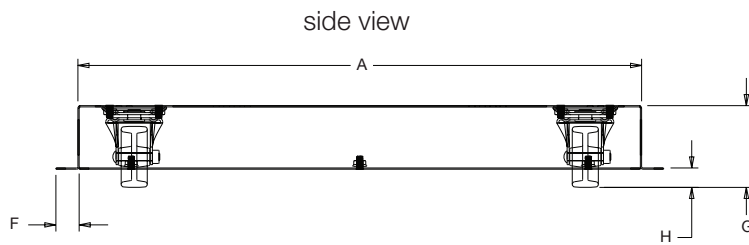

## basic dimensions

all dimensions in inches unless otherwise noted [all dimensions in brackets are in millimeters]

front view

CBS-MRK/WRK-XX Size Chart

Part #	Fits	Grade	A Depth	B Opening Depth	C Caster to Caster Depth	D Caster to Caster Width	E Width	F Flange	G Overall Height	H Height Rack is Raised	Weight Capacity
CBS-MRK-26	MRK- 26" deep	commercial	22.14 [562]	10.84 [275]	16.72 [425]	13.34 [339]	18.76 [476]	1.12 [28]	4.1 [104]	1.0 [25]	1300 lbs.
CBS-MRK-26R	MRK- 26" deep	fine floor	22.14 [562]	10.84 [275]	16.72 [425]	13.34 [339]	18.76 [476]	1.12 [28]	4.1 [104]	1.1 [28]	720 lbs.
CBS-MRK-31	MRK- 31" deep	commercial	27.14 [689]	15.84 [402]	21.72 [551]	13.34 [339]	18.76 [476]	1.12 [28]	4.1 [104]	1.0 [25]	1300 lbs.
CBS-MRK-31R	MRK- 31" deep	fine floor	27.14 [689]	15.84 [402]	21.72 [551]	13.34 [339]	18.76 [476]	1.12 [28]	4.1 [104]	1.1 [28]	720 lbs.
CBS-MRK-36	MRK- 36" deep	commercial	31.74 [806]	20.44 [519]	26.32 [669]	13.34 [339]	18.76 [476]	1.12 [28]	4.1 [104]	1.0 [25]	1300 lbs.
CBS-MRK-36R	MRK- 36" deep	fine floor	31.74 [806]	20.44 [519]	26.32 [669]	13.34 [339]	18.76 [476]	1.12 [28]	4.1 [104]	1.1 [28]	720 lbs.
CBS-WRK-27	WRK- 27" deep	commercial	24.34 [618]	13.00 [330]	18.88 [480]	15.50 [394]	20.97 [533]	1.16 [29]	4.0 [102]	1.0 [25]	1300 lbs.
CBS-WRK-27R	WRK- 27" deep	fine floor	24.34 [618]	13.00 [330]	18.88 [480]	15.50 [394]	20.97 [533]	1.16 [29]	4.2 [107]	1.2 [30]	700 lbs.
CBS-WRK-32	WRK- 32" deep	commercial	29.34 [745]	18.00 [457]	23.88 [607]	15.50 [394]	20.97 [533]	1.16 [29]	4.0 [102]	1.0 [25]	1300 lbs.
CBS-WRK-32R	WRK- 32" deep	fine floor	29.34 [745]	18.00 [457]	23.88 [607]	15.50 [394]	20.97 [533]	1.16 [29]	4.2 [107]	1.2 [30]	700 lbs.