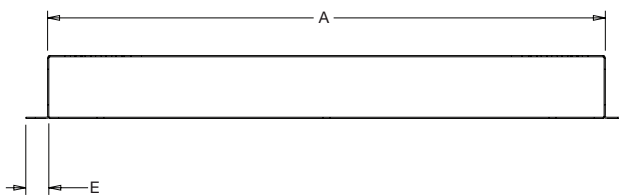

## basic dimensions

all dimensions in inches unless otherwise noted [all dimensions in brackets are in millimeters]

top view

front view

side view

BS-MRK/WRK-XX Size Chart

Part #	Fits	A Depth	B Knockout Depth	C Width	D Height	E Flange
BS-MRK-26	MRK- 26" deep	22.14 [562]	10.84 [275]	18.76 [476]	3.060 [78]	1.120 [28]
BS-MRK-31	MRK- 31" deep	27.14 [689]	15.84 [402]	18.76 [476]	3.060 [78]	1.120 [28]
BS-MRK-36	MRK- 36" deep	31.74 [806]	20.44 [519]	18.76 [476]	3.060 [78]	1.120 [28]
BS-MRK-42	MRK- 42" deep	37.74 [959]	26.44 [672]	18.76 [476]	3.060 [78]	1.120 [28]
BS-WRK-27	WRK- 27" deep	24.343 [618]	17.50 [444]	20.968 [533]	3.078 [78]	1.156 [29]
BS-WRK-32	WRK- 32" deep	29.343 [745]	22.50 [571]	20.968 [533]	3.078 [78]	1.156 [29]