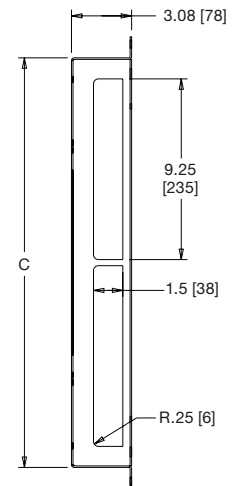

## basic dimensions

all dimensions in inches unless otherwise noted [all dimensions in brackets are in millimeters]

top view

front view

side view

BS-MRK/WRK-XX Size Chart

Part #	Fits	A Depth	B Knockout Depth	C Width	D Height	E Flange
BS-MRK-26	MRK- 26" deep	22.14 [562]	10.84 [275]	18.76 [476]	3.060 [78]	1.120 [28]
BS-MRK-31	MRK- 31" deep	27.14 [689]	15.84 [402]	18.76 [476]	3.060 [78]	1.120 [28]
BS-MRK-36	MRK- 36" deep	31.74 [806]	20.44 [519]	18.76 [476]	3.060 [78]	1.120 [28]
BS-MRK-42	MRK- 42" deep	37.74 [959]	26.44 [672]	18.76 [476]	3.060 [78]	1.120 [28]
BS-WRK-27	WRK- 27" deep	24.343 [618]	17.50 [444]	20.968 [533]	3.078 [78]	1.156 [29]
BS-WRK-32	WRK- 32" deep	29.343 [745]	22.50 [571]	20.968 [533]	3.078 [78]	1.156 [29]