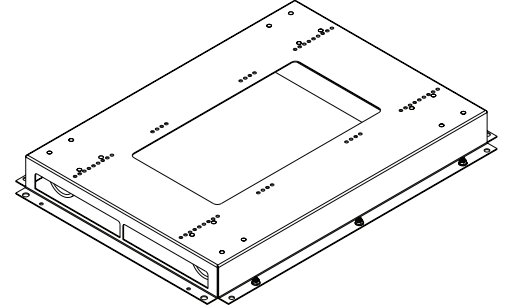

## basic dimensions

all dimensions in inches unless otherwise noted [all dimensions in brackets are in millimeters]

front view

CBS-MRK/WRK-XX Size Chart

Part #	Fits	Grade	A Depth	B Opening Depth	C Caster to Caster Depth	D Caster to Caster Width	E Width	F Flange	G Overall Height	H Height Rack is Raised	Weight Capacity
CBS-MRK-26	MRK- 26" deep	commercial	22.14 [562]	10.84 [275]	16.72 [425]	13.34 [339]	18.76 [476]	1.12 [28]	4.1 [104]	1.0 [25]	1300 lbs.
CBS-MRK-26R	MRK- 26" deep	fine floor	22.14 [562]	10.84 [275]	16.72 [425]	13.34 [339]	18.76 [476]	1.12 [28]	4.1 [104]	1.1 [28]	720 lbs.
CBS-MRK-31	MRK- 31" deep	commercial	27.14 [689]	15.84 [402]	21.72 [551]	13.34 [339]	18.76 [476]	1.12 [28]	4.1 [104]	1.0 [25]	1300 lbs.
CBS-MRK-31R	MRK- 31" deep	fine floor	27.14 [689]	15.84 [402]	21.72 [551]	13.34 [339]	18.76 [476]	1.12 [28]	4.1 [104]	1.1 [28]	720 lbs.
CBS-MRK-36	MRK- 36" deep	commercial	31.74 [806]	20.44 [519]	26.32 [669]	13.34 [339]	18.76 [476]	1.12 [28]	4.1 [104]	1.0 [25]	1300 lbs.
CBS-MRK-36R	MRK- 36" deep	fine floor	31.74 [806]	20.44 [519]	26.32 [669]	13.34 [339]	18.76 [476]	1.12 [28]	4.1 [104]	1.1 [28]	720 lbs.
CBS-WRK-27	WRK- 27" deep	commercial	24.34 [618]	13.00 [330]	18.88 [480]	15.50 [394]	20.97 [533]	1.16 [29]	4.0 [102]	1.0 [25]	1300 lbs.
CBS-WRK-27R	WRK- 27" deep	fine floor	24.34 [618]	13.00 [330]	18.88 [480]	15.50 [394]	20.97 [533]	1.16 [29]	4.2 [107]	1.2 [30]	700 lbs.
CBS-WRK-32	WRK- 32" deep	commercial	29.34 [745]	18.00 [457]	23.88 [607]	15.50 [394]	20.97 [533]	1.16 [29]	4.0 [102]	1.0 [25]	1300 lbs.
CBS-WRK-32R	WRK- 32" deep	fine floor	29.34 [745]	18.00 [457]	23.88 [607]	15.50 [394]	20.97 [533]	1.16 [29]	4.2 [107]	1.2 [30]	700 lbs.