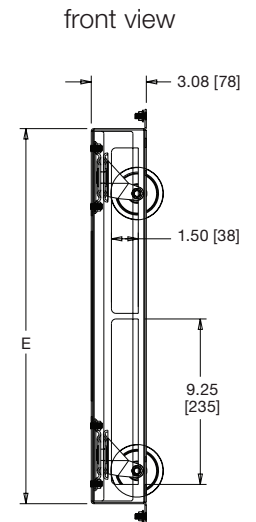

## basic dimensions

all dimensions in inches unless otherwise noted [all dimensions in brackets are in millimeters]

CBS-MRK/WRK-XX Size Chart

Part #	Fits	Grade	A Depth	B Opening Depth	C Caster to Caster Depth	D Caster to Caster Width	E Width	F Flange	G Overall Height	H Height Rack is Raised	Weight Capacity
CBS-MRK-26	MRK- 26" deep	commercial	22.14 [562]	10.84 [275]	16.72 [425]	13.34 [339]	18.76 [476]	1.12 [28]	4.1 [104]	1.0 [25]	1300 lbs.
CBS-MRK-26R	MRK- 26" deep	fine floor	22.14 [562]	10.84 [275]	16.72 [425]	13.34 [339]	18.76 [476]	1.12 [28]	4.1 [104]	1.1 [28]	720 lbs.
CBS-MRK-31	MRK- 31" deep	commercial	27.14 [689]	15.84 [402]	21.72 [551]	13.34 [339]	18.76 [476]	1.12 [28]	4.1 [104]	1.0 [25]	1300 lbs.
CBS-MRK-31R	MRK- 31" deep	fine floor	27.14 [689]	15.84 [402]	21.72 [551]	13.34 [339]	18.76 [476]	1.12 [28]	4.1 [104]	1.1 [28]	720 lbs.
CBS-MRK-36	MRK- 36" deep	commercial	31.74 [806]	20.44 [519]	26.32 [669]	13.34 [339]	18.76 [476]	1.12 [28]	4.1 [104]	1.0 [25]	1300 lbs.
CBS-MRK-36R	MRK- 36" deep	fine floor	31.74 [806]	20.44 [519]	26.32 [669]	13.34 [339]	18.76 [476]	1.12 [28]	4.1 [104]	1.1 [28]	720 lbs.
CBS-WRK-27	WRK- 27" deep	commercial	24.34 [618]	13.00 [330]	18.88 [480]	15.50 [394]	20.97 [533]	1.16 [29]	4.0 [102]	1.0 [25]	1300 lbs.
CBS-WRK-27R	WRK- 27" deep	fine floor	24.34 [618]	13.00 [330]	18.88 [480]	15.50 [394]	20.97 [533]	1.16 [29]	4.2 [107]	1.2 [30]	700 lbs.
CBS-WRK-32	WRK- 32" deep	commercial	29.34 [745]	18.00 [457]	23.88 [607]	15.50 [394]	20.97 [533]	1.16 [29]	4.0 [102]	1.0 [25]	1300 lbs.
CBS-WRK-32R	WRK- 32" deep	fine floor	29.34 [745]	18.00 [457]	23.88 [607]	15.50 [394]	20.97 [533]	1.16 [29]	4.2 [107]	1.2 [30]	700 lbs.