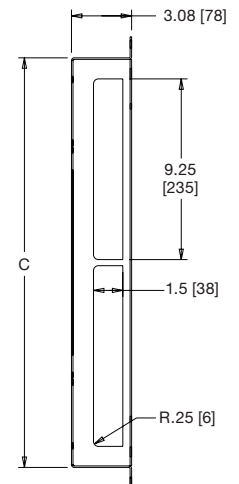

## basic dimensions

all dimensions in inches unless otherwise noted [all dimensions in brackets are in millimeters]

top view

front view

side view

BS-MRK/WRK-XX Size Chart

Part #	Fits	A Depth	B Knockout Depth	C Width	D Height	E Flange
BS-MRK-26	MRK- 26" deep	22.14 [562]	10.84 [275]	18.76 [476]	3.060 [78]	1.120 [28]
BS-MRK-31	MRK- 31" deep	27.14 [689]	15.84 [402]	18.76 [476]	3.060 [78]	1.120 [28]
BS-MRK-36	MRK- 36" deep	31.74 [806]	20.44 [519]	18.76 [476]	3.060 [78]	1.120 [28]
BS-MRK-42	MRK- 42" deep	37.74 [959]	26.44 [672]	18.76 [476]	3.060 [78]	1.120 [28]
BS-WRK-27	WRK- 27" deep	24.343 [618]	17.50 [444]	20.968 [533]	3.078 [78]	1.156 [29]
BS-WRK-32	WRK- 32" deep	29.343 [745]	22.50 [571]	20.968 [533]	3.078 [78]	1.156 [29]