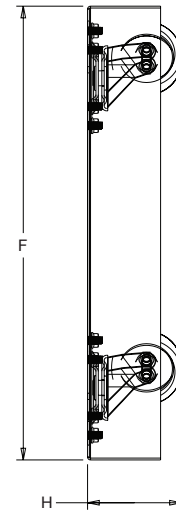

front view

CBS-5/ERK-XX Size Chart