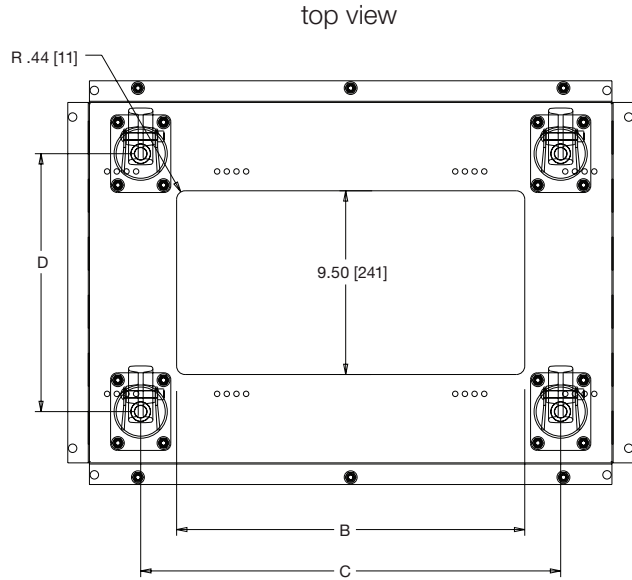

## basic dimensions

all dimensions in inches unless otherwise noted [all dimensions in brackets are in millimeters]

CBS-MRK/WRK-XX Size Chart

Part #	Fits	Grade	A Depth	B Opening Depth	C Caster to Caster Depth	D Caster to Caster Width	E Width	F Flange	G Overall Height	H Height Rack is Raised	Weight Capacity
CBS-MRK-26	MRK- 26" deep	commercial	22.14 [562]	10.84 [275]	16.72 [425]	13.34 [339]	18.76 [476]	1.12 [28]	4.1 [104]	1.0 [25]	1300 lbs.
CBS-MRK-26R	MRK- 26" deep	fine floor	22.14 [562]	10.84 [275]	16.72 [425]	13.34 [339]	18.76 [476]	1.12 [28]	4.1 [104]	1.1 [28]	720 lbs.
CBS-MRK-31	MRK- 31" deep	commercial	27.14 [689]	15.84 [402]	21.72 [551]	13.34 [339]	18.76 [476]	1.12 [28]	4.1 [104]	1.0 [25]	1300 lbs.
CBS-MRK-31R	MRK- 31" deep	fine floor	27.14 [689]	15.84 [402]	21.72 [551]	13.34 [339]	18.76 [476]	1.12 [28]	4.1 [104]	1.1 [28]	720 lbs.
CBS-MRK-36	MRK- 36" deep	commercial	31.74 [806]	20.44 [519]	26.32 [669]	13.34 [339]	18.76 [476]	1.12 [28]	4.1 [104]	1.0 [25]	1300 lbs.
CBS-MRK-36R	MRK- 36" deep	fine floor	31.74 [806]	20.44 [519]	26.32 [669]	13.34 [339]	18.76 [476]	1.12 [28]	4.1 [104]	1.1 [28]	720 lbs.
CBS-WRK-27	WRK- 27" deep	commercial	24.34 [618]	13.00 [330]	18.88 [480]	15.50 [394]	20.97 [533]	1.16 [29]	4.0 [102]	1.0 [25]	1300 lbs.
CBS-WRK-27R	WRK- 27" deep	fine floor	24.34 [618]	13.00 [330]	18.88 [480]	15.50 [394]	20.97 [533]	1.16 [29]	4.2 [107]	1.2 [30]	700 lbs.
CBS-WRK-32	WRK- 32" deep	commercial	29.34 [745]	18.00 [457]	23.88 [607]	15.50 [394]	20.97 [533]	1.16 [29]	4.0 [102]	1.0 [25]	1300 lbs.
CBS-WRK-32R	WRK- 32" deep	fine floor	29.34 [745]	18.00 [457]	23.88 [607]	15.50 [394]	20.97 [533]	1.16 [29]	4.2 [107]	1.2 [30]	700 lbs.