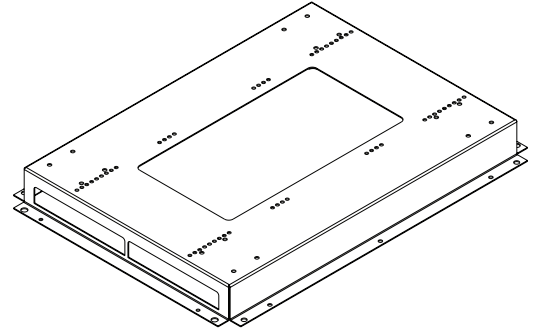

BS-MRK/WRK-XX

basic dimensions

all dimensions in inches unless otherwise noted [all dimensions in brackets are in millimeters]

top view