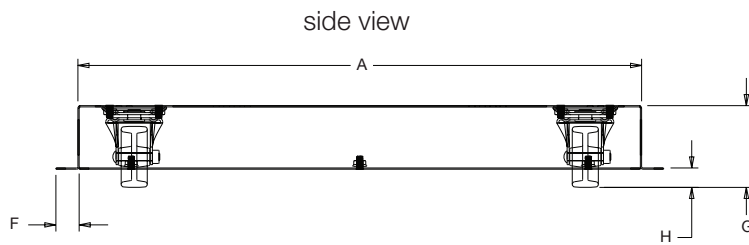

CBS-MRK/WRK-XX

basic dimensions

all dimensions in inches unless otherwise noted [all dimensions in brackets are in millimeters]

CBS-MRK/WRK-XX Size Chart

Part #	Fits	Grade	A Depth	B Opening Depth	C Caster to Caster Depth	D Caster to Caster Width	E Width	F Flange	G Overall Height	H Height Rack is Raised	Weight Capacity
CBS-MRK-26	MRK- 26" deep	commercial	22.14 [562]	10.84 [275]	16.72 [425]	13.34 [339]	18.76 [476]	1.12 [28]	4.1 [104]	1.0 [25]	1300 lbs.
CBS-MRK-26R	MRK- 26" deep	fine floor	22.14 [562]	10.84 [275]	16.72 [425]	13.34 [339]	18.76 [476]	1.12 [28]	4.1 [104]	1.1 [28]	720 lbs.
CBS-MRK-31	MRK- 31" deep	commercial	27.14 [689]	15.84 [402]	21.72 [551]	13.34 [339]	18.76 [476]	1.12 [28]	4.1 [104]	1.0 [25]	1300 lbs.
CBS-MRK-31R	MRK- 31" deep	fine floor	27.14 [689]	15.84 [402]	21.72 [551]	13.34 [339]	18.76 [476]	1.12 [28]	4.1 [104]	1.1 [28]	720 lbs.
CBS-MRK-36	MRK- 36" deep	commercial	31.74 [806]	20.44 [519]	26.32 [669]	13.34 [339]	18.76 [476]	1.12 [28]	4.1 [104]	1.0 [25]	1300 lbs.
CBS-MRK-36R	MRK- 36" deep	fine floor	31.74 [806]	20.44 [519]	26.32 [669]	13.34 [339]	18.76 [476]	1.12 [28]	4.1 [104]	1.1 [28]	720 lbs.
CBS-WRK-27	WRK- 27" deep	commercial	24.34 [618]	13.00 [330]	18.88 [480]	15.50 [394]	20.97 [533]	1.16 [29]	4.0 [102]	1.0 [25]	1300 lbs.
CBS-WRK-27R	WRK- 27" deep	fine floor	24.34 [618]	13.00 [330]	18.88 [480]	15.50 [394]	20.97 [533]	1.16 [29]	4.2 [107]	1.2 [30]	700 lbs.
CBS-WRK-32	WRK- 32" deep	commercial	29.34 [745]	18.00 [457]	23.88 [607]	15.50 [394]	20.97 [533]	1.16 [29]	4.0 [102]	1.0 [25]	1300 lbs.
CBS-WRK-32R	WRK- 32" deep	fine floor	29.34 [745]	18.00 [457]	23.88 [607]	15.50 [394]	20.97 [533]	1.16 [29]	4.2 [107]	1.2 [30]	700 lbs.

what great systems are built on.™

A Group brand | Legrand

Middle Atlantic Products

middleatlantic.com | middleatlantic.ca