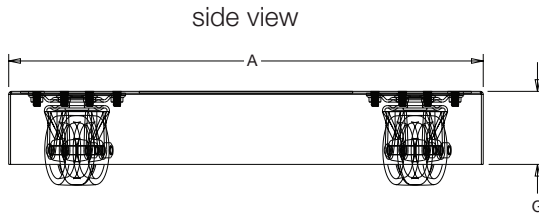

CBS-5/ERK-XX Size Chart