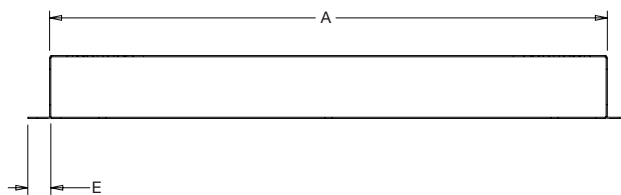

## basic dimensions

all dimensions in inches unless otherwise noted [all dimensions in brackets are in millimeters]

top view

front view

side view

BS-MRK/WRK-XX Size Chart

Part #	Fits	A Depth	B Knockout Depth	C Width	D Height	E Flange
BS-MRK-26	MRK- 26" deep	22.14 [562]	10.84 [275]	18.76 [476]	3.060 [78]	1.120 [28]
BS-MRK-31	MRK- 31" deep	27.14 [689]	15.84 [402]	18.76 [476]	3.060 [78]	1.120 [28]
BS-MRK-36	MRK- 36" deep	31.74 [806]	20.44 [519]	18.76 [476]	3.060 [78]	1.120 [28]
BS-MRK-42	MRK- 42" deep	37.74 [959]	26.44 [672]	18.76 [476]	3.060 [78]	1.120 [28]
BS-WRK-27	WRK- 27" deep	24.343 [618]	17.50 [444]	20.968 [533]	3.078 [78]	1.156 [29]
BS-WRK-32	WRK- 32" deep	29.343 [745]	22.50 [571]	20.968 [533]	3.078 [78]	1.156 [29]