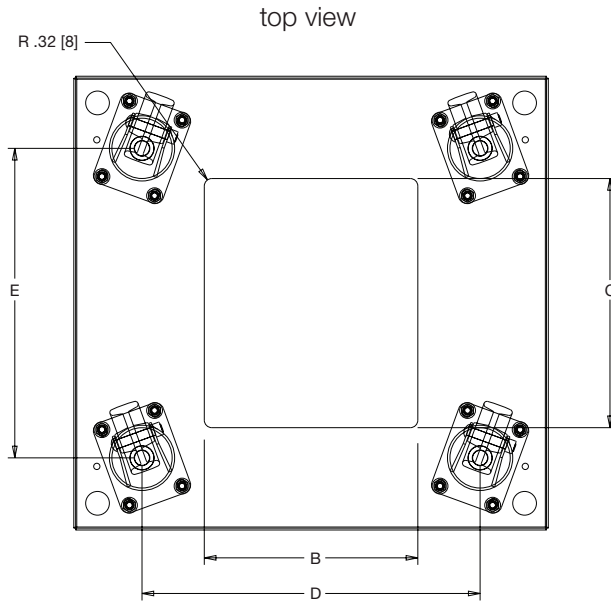

CBS-5/ERK-XX

basic dimensions

all dimensions in inches unless otherwise noted [all dimensions in brackets are in millimeters]