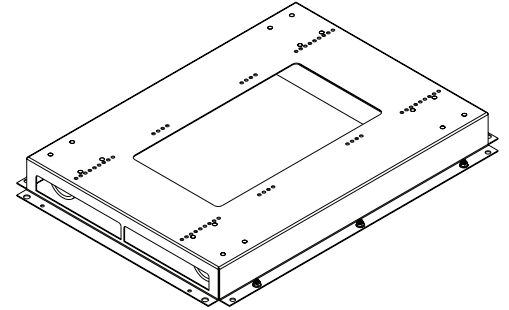

CBS-MRK/WRK-XX

basic dimensions

all dimensions in inches unless otherwise noted [all dimensions in brackets are in millimeters]

CBS-MRK/WRK-XX Size Chart

Part #	Fits	Grade	A Depth	B Opening Depth	C Caster to Caster Depth	D Caster to Caster Width	E Width	F Flange	G Overall Height	H Height Rack is Raised	Weight Capacity
CBS-MRK-26	MRK- 26" deep	commercial	22.14 [562]	10.84 [275]	16.72 [425]	13.34 [339]	18.76 [476]	1.12 [28]	4.1 [104]	1.0 [25]	1300 lbs.
CBS-MRK-26R	MRK- 26" deep	fine floor	22.14 [562]	10.84 [275]	16.72 [425]	13.34 [339]	18.76 [476]	1.12 [28]	4.1 [104]	1.1 [28]	720 lbs.
CBS-MRK-31	MRK- 31" deep	commercial	27.14 [689]	15.84 [402]	21.72 [551]	13.34 [339]	18.76 [476]	1.12 [28]	4.1 [104]	1.0 [25]	1300 lbs.
CBS-MRK-31R	MRK- 31" deep	fine floor	27.14 [689]	15.84 [402]	21.72 [551]	13.34 [339]	18.76 [476]	1.12 [28]	4.1 [104]	1.1 [28]	720 lbs.
CBS-MRK-36	MRK- 36" deep	commercial	31.74 [806]	20.44 [519]	26.32 [669]	13.34 [339]	18.76 [476]	1.12 [28]	4.1 [104]	1.0 [25]	1300 lbs.
CBS-MRK-36R	MRK- 36" deep	fine floor	31.74 [806]	20.44 [519]	26.32 [669]	13.34 [339]	18.76 [476]	1.12 [28]	4.1 [104]	1.1 [28]	720 lbs.
CBS-WRK-27	WRK- 27" deep	commercial	24.34 [618]	13.00 [330]	18.88 [480]	15.50 [394]	20.97 [533]	1.16 [29]	4.0 [102]	1.0 [25]	1300 lbs.
CBS-WRK-27R	WRK- 27" deep	fine floor	24.34 [618]	13.00 [330]	18.88 [480]	15.50 [394]	20.97 [533]	1.16 [29]	4.2 [107]	1.2 [30]	700 lbs.
CBS-WRK-32	WRK- 32" deep	commercial	29.34 [745]	18.00 [457]	23.88 [607]	15.50 [394]	20.97 [533]	1.16 [29]	4.0 [102]	1.0 [25]	1300 lbs.
CBS-WRK-32R	WRK- 32" deep	fine floor	29.34 [745]	18.00 [457]	23.88 [607]	15.50 [394]	20.97 [533]	1.16 [29]	4.2 [107]	1.2 [30]	700 lbs.

what great systems are built on.™

A Group brand | Legrand

Middle Atlantic Products

middleatlantic.com | middleatlantic.ca