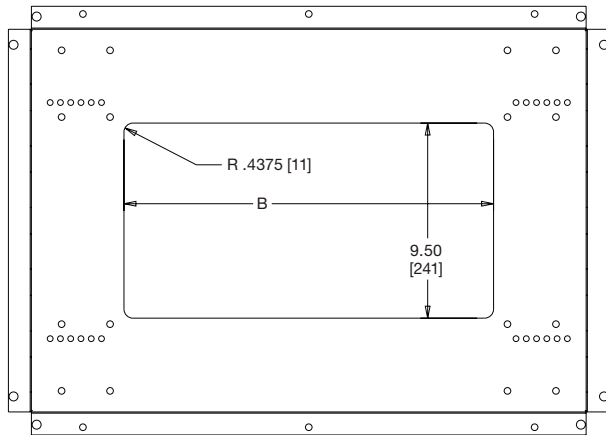

## basic dimensions

all dimensions in inches unless otherwise noted [all dimensions in brackets are in millimeters]

top view

front view

side view

BS-MRK/WRK-XX Size Chart

Part #	Fits	A Depth	B Knockout Depth	C Width	D Height	E Flange
BS-MRK-26	MRK- 26" deep	22.14 [562]	10.84 [275]	18.76 [476]	3.060 [78]	1.120 [28]
BS-MRK-31	MRK- 31" deep	27.14 [689]	15.84 [402]	18.76 [476]	3.060 [78]	1.120 [28]
BS-MRK-36	MRK- 36" deep	31.74 [806]	20.44 [519]	18.76 [476]	3.060 [78]	1.120 [28]
BS-MRK-42	MRK- 42" deep	37.74 [959]	26.44 [672]	18.76 [476]	3.060 [78]	1.120 [28]
BS-WRK-27	WRK- 27" deep	24.343 [618]	17.50 [444]	20.968 [533]	3.078 [78]	1.156 [29]
BS-WRK-32	WRK- 32" deep	29.343 [745]	22.50 [571]	20.968 [533]	3.078 [78]	1.156 [29]