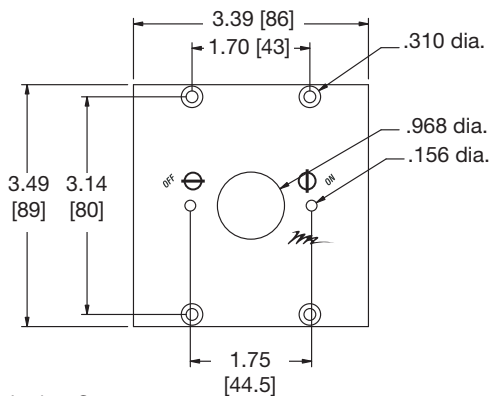

RPS Remote Power Switch basic dimensions

(without front mounting plate)
RPS-K

ACCESSORIES

UCP-RPS

NOTE: Additional set of 2 keys available. Part # RPS-KEY

Decora® is a registered trademark of the Leviton Corp.