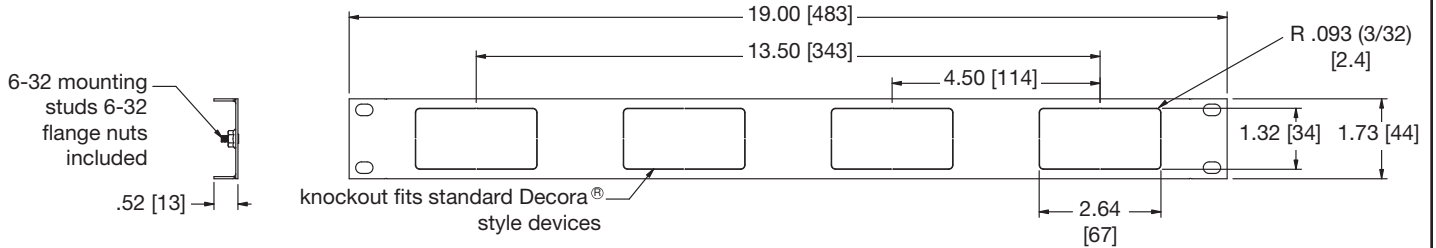

ACCESSORIES

DECP-1X4

UCP-RPS