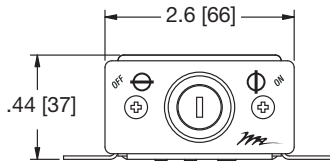

# RPS Remote Power Switch basic dimensions

TOP VIEW

FRONT VIEW

SIDE VIEW

FRONT VIEW

(without front mounting plate)  
RPS-K

SIDE VIEW