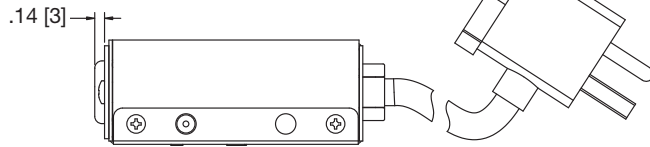

# RPS Remote Power Switch basic dimensions

TOP VIEW

FRONT VIEW

SIDE VIEW

FRONT VIEW

(without front mounting plate)  
RPS-K

SIDE VIEW