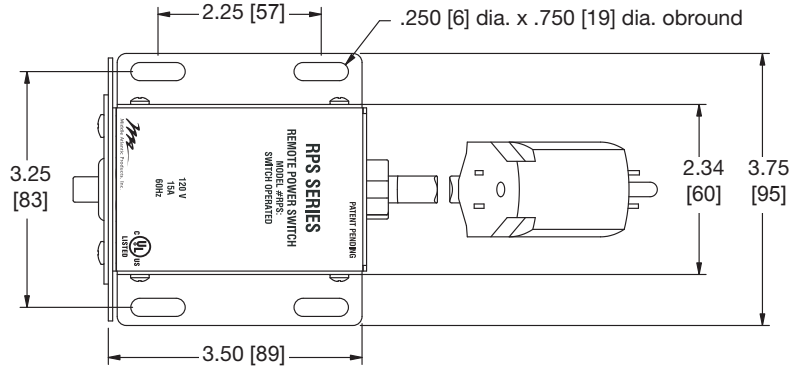

#### OPTIONS

- UCP Modular Custom Panel shall be Middle Atlantic Products part # UCP-RPS
- 1 space panel, accommodates up to 4 Decora® style devices, shall be Middle Atlantic Products part # DECP-1X4
- Replacement keys, sold in sets of two, shall be Middle Atlantic Products part # RPS-KEY

# RPS Remote Power Switch basic dimensions

TOP VIEW

FRONT VIEW

SIDE VIEW

FRONT VIEW

(without front mounting plate)  
RPS-K

SIDE VIEW