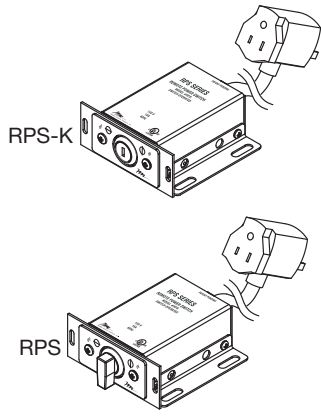

FRONT VIEW

RPS Remote Power Switch basic dimensions