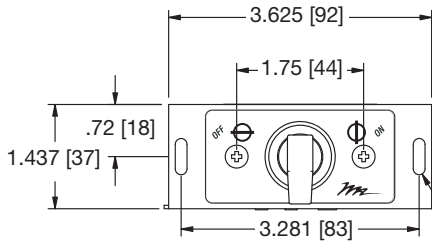

# RPS Remote Power Switch basic dimensions

TOP VIEW

FRONT VIEW

SIDE VIEW

FRONT VIEW

(without front mounting plate)  
RPS-K

SIDE VIEW