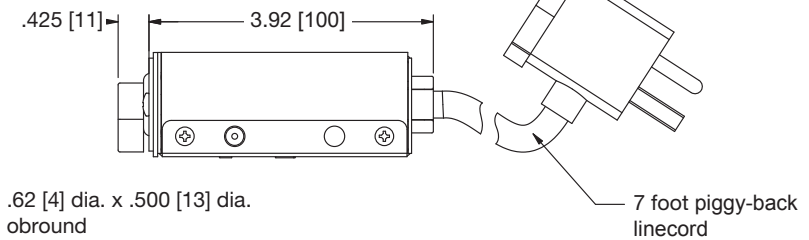

# RPS Remote Power Switch basic dimensions

TOP VIEW

FRONT VIEW

SIDE VIEW

FRONT VIEW

(without front mounting plate)  
RPS-K

SIDE VIEW