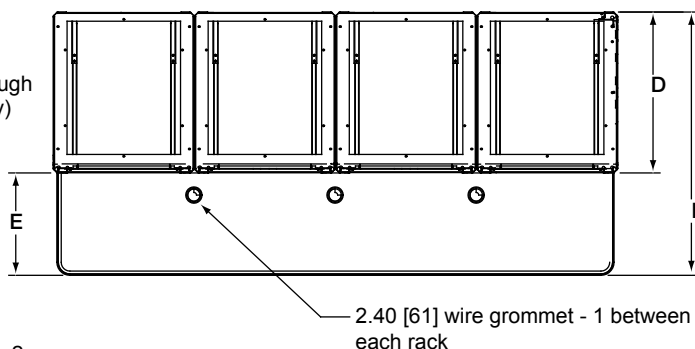

WS Series Writing Shelves basic dimensions

FRONT VIEW

TOP VIEW